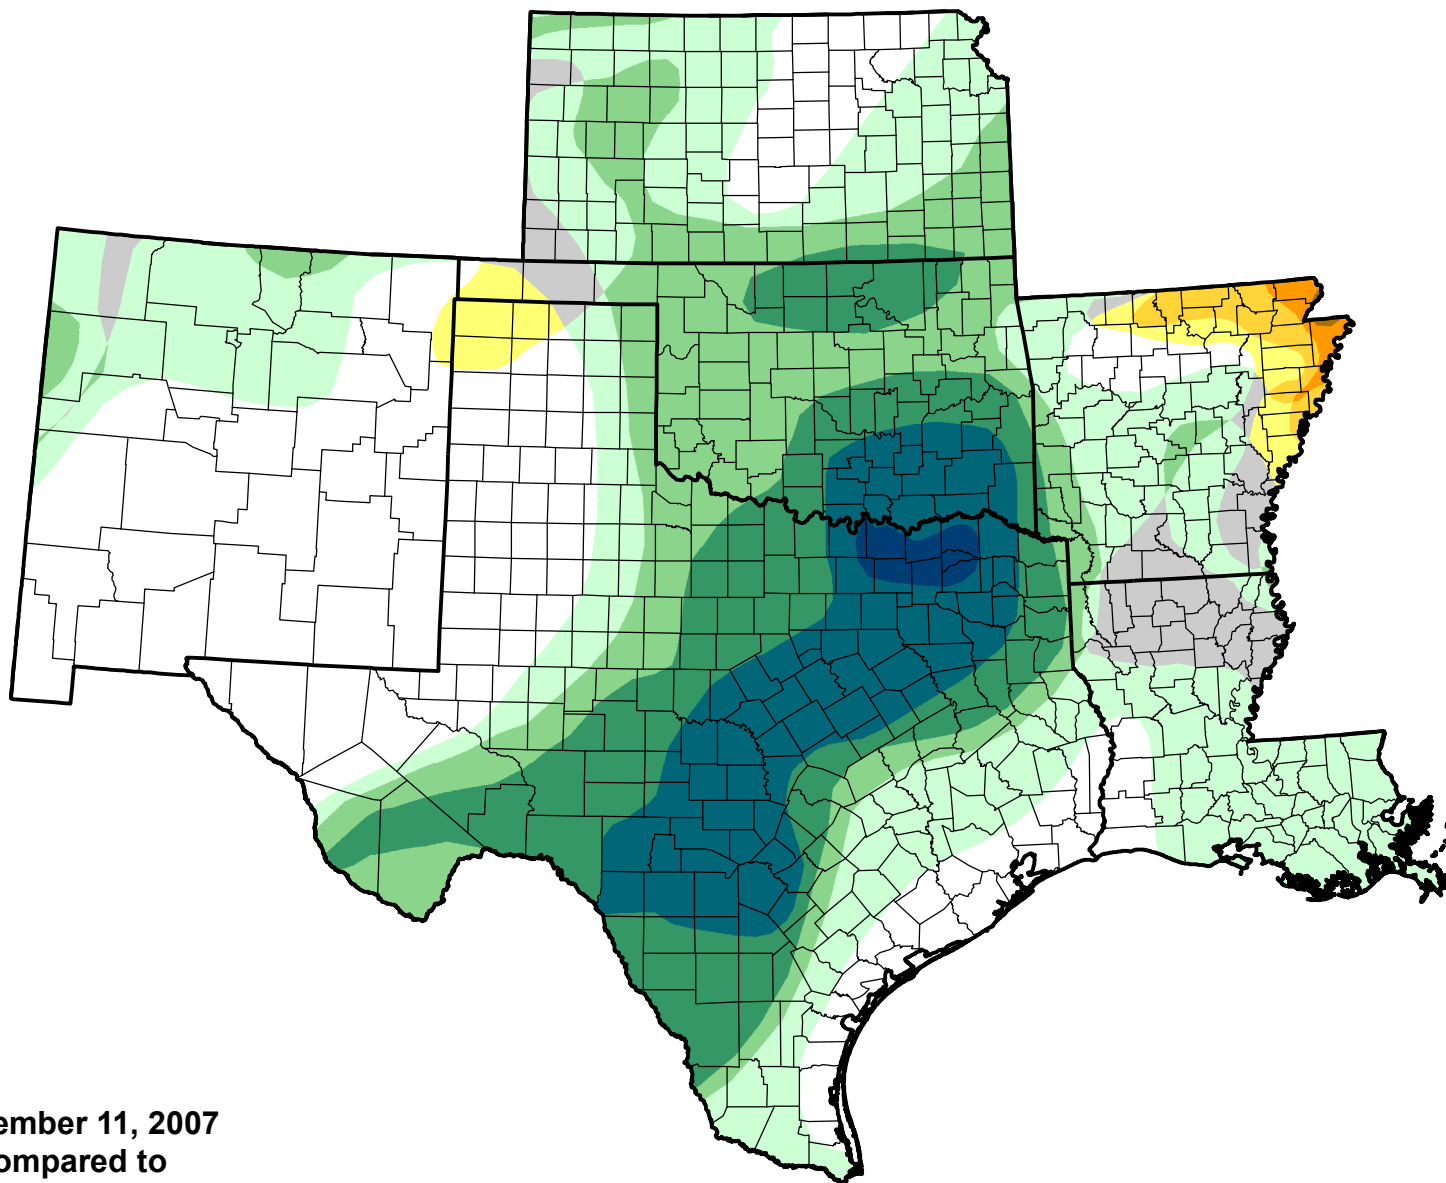

# U.S. Drought Monitor Class Change - SCIPP

Start of Water Year

September 11, 2007  
compared to  
September 28, 2006

[droughtmonitor.unl.edu](http://droughtmonitor.unl.edu)

-  5 Class Degradation
-  4 Class Degradation
-  3 Class Degradation
-  2 Class Degradation
-  1 Class Degradation
-  No Change
-  1 Class Improvement
-  2 Class Improvement
-  3 Class Improvement
-  4 Class Improvement
-  5 Class Improvement