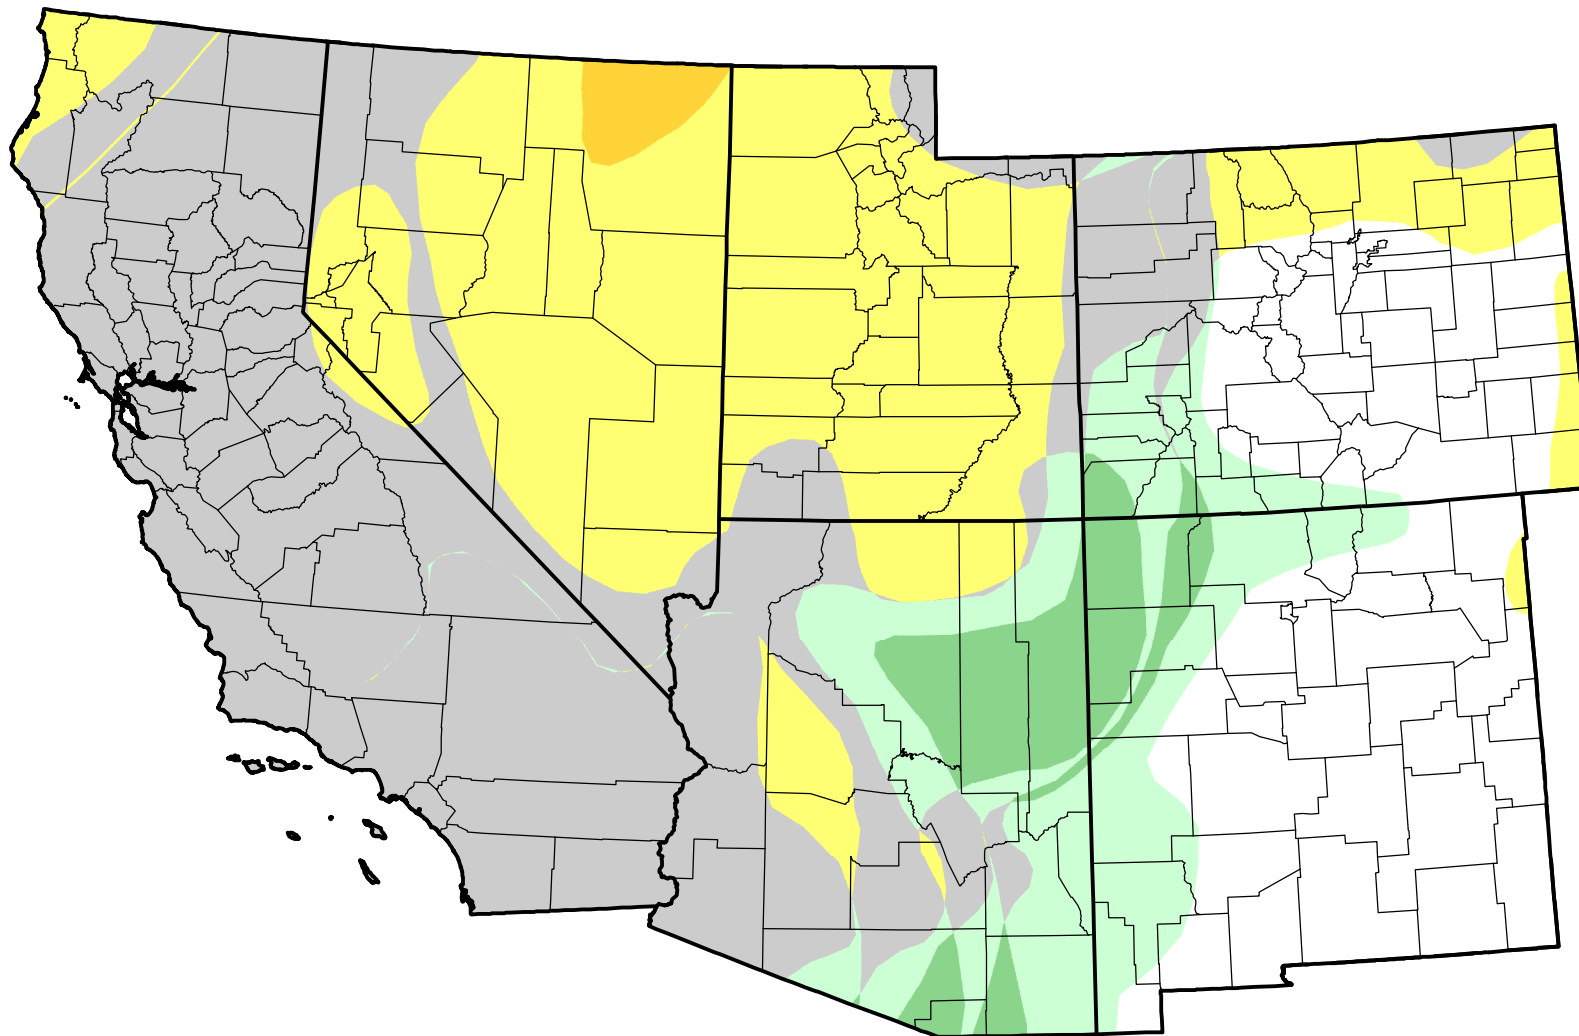

U.S. Drought Monitor Class Change - Southwest 13 Week

September 11, 2007
compared to
June 14, 2007

droughtmonitor.unl.edu

-  5 Class Degradation
-  4 Class Degradation
-  3 Class Degradation
-  2 Class Degradation
-  1 Class Degradation
-  No Change
-  1 Class Improvement
-  2 Class Improvement
-  3 Class Improvement
-  4 Class Improvement
-  5 Class Improvement