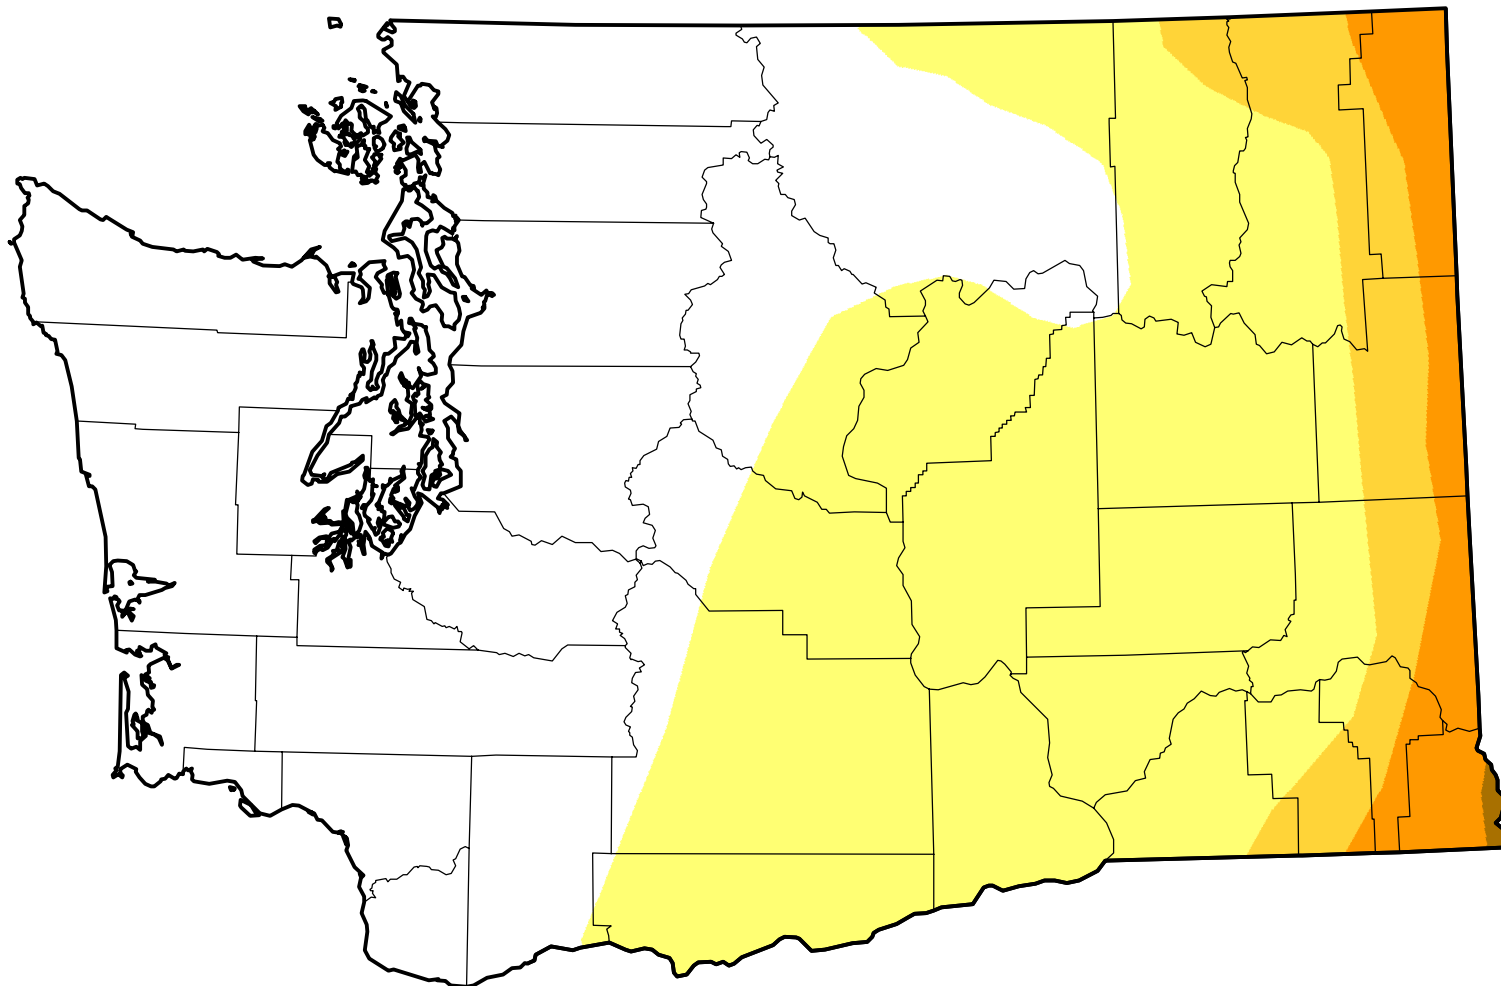

U.S. Drought Monitor Class Change - Washington

26 Week

September 11, 2007
compared to
March 15, 2007

droughtmonitor.unl.edu