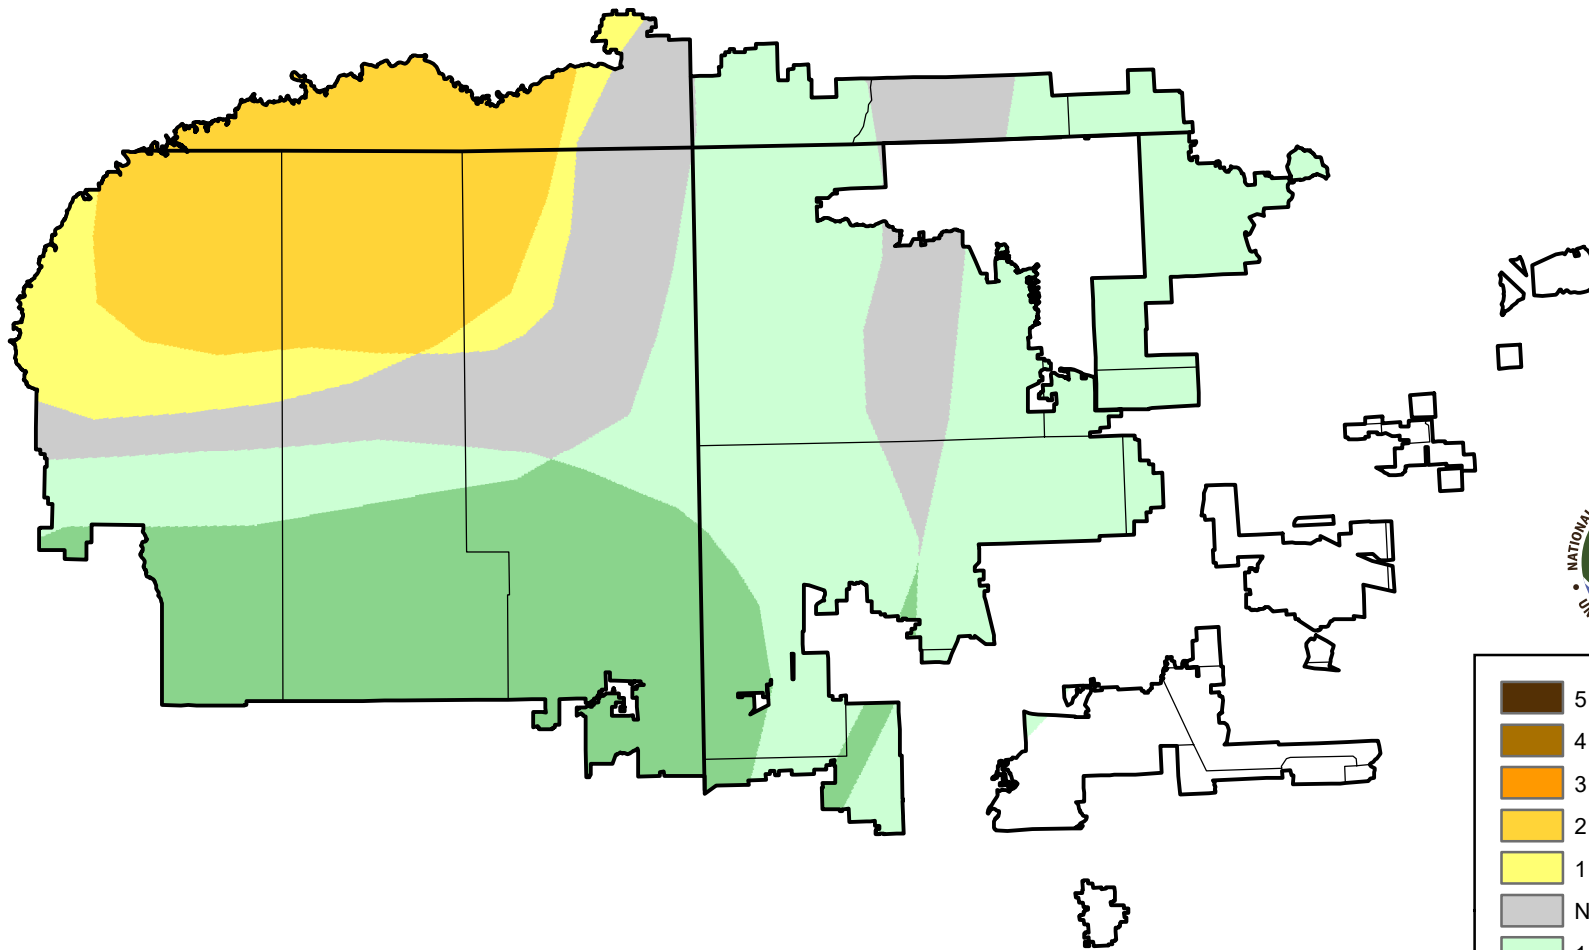

U.S. Drought Monitor Class Change - 4 Corners

26 Week

September 18, 2007
compared to
March 22, 2007

droughtmonitor.unl.edu

-  5 Class Degradation
-  4 Class Degradation
-  3 Class Degradation
-  2 Class Degradation
-  1 Class Degradation
-  No Change
-  1 Class Improvement
-  2 Class Improvement
-  3 Class Improvement
-  4 Class Improvement
-  5 Class Improvement