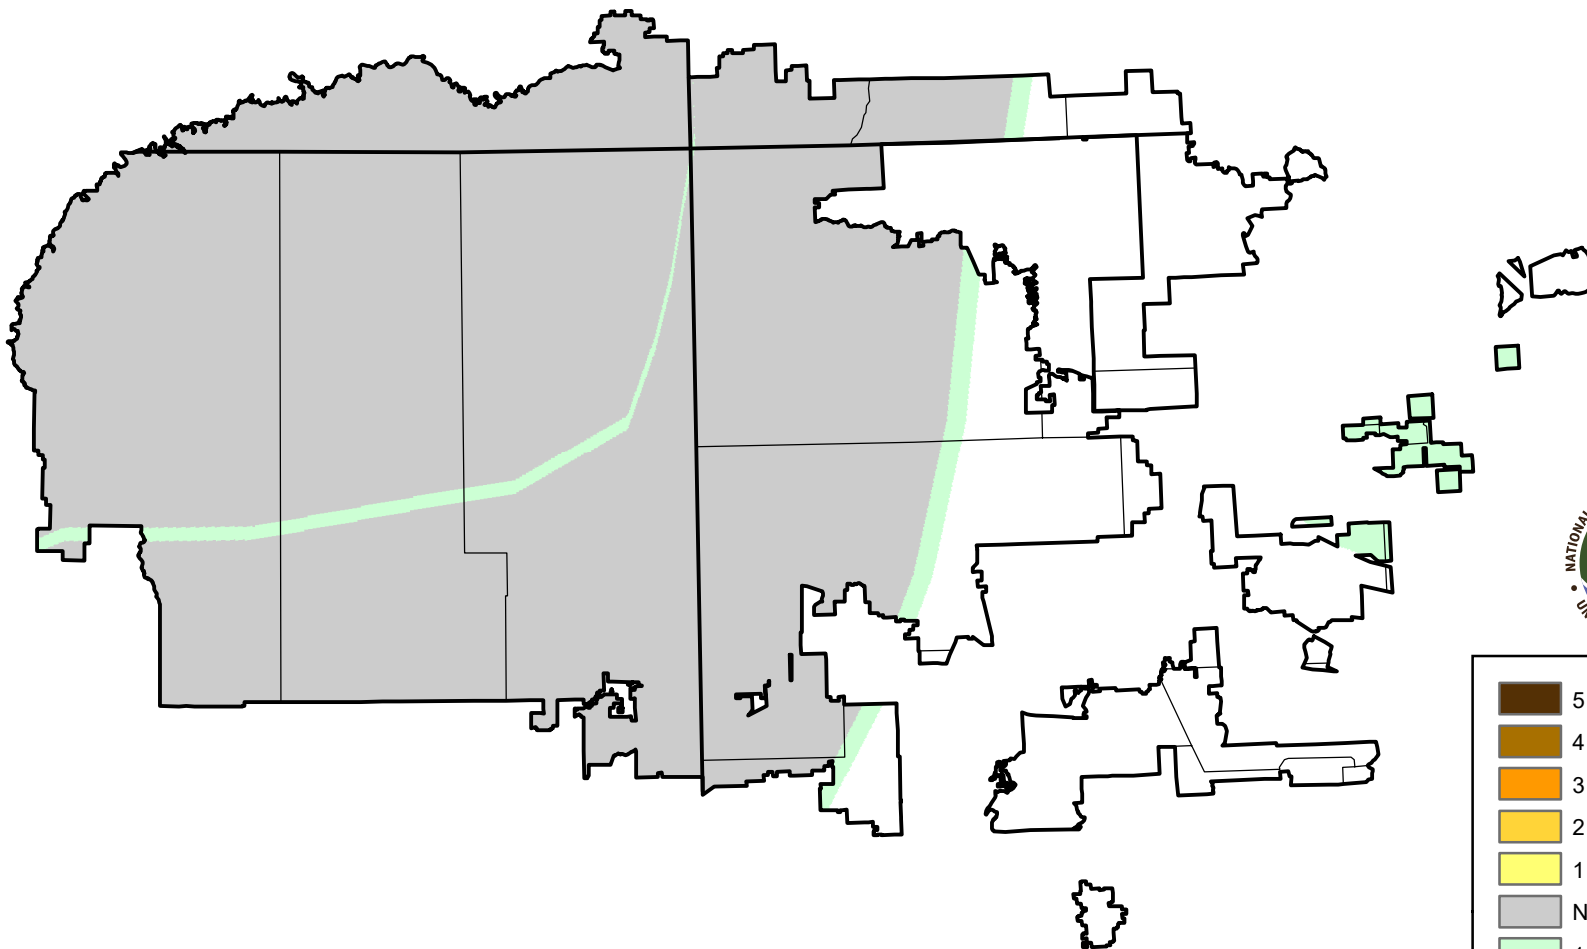

# U.S. Drought Monitor Class Change - 4 Corners

4 Week

September 18, 2007  
compared to  
August 23, 2007

[droughtmonitor.unl.edu](http://droughtmonitor.unl.edu)

-  5 Class Degradation
-  4 Class Degradation
-  3 Class Degradation
-  2 Class Degradation
-  1 Class Degradation
-  No Change
-  1 Class Improvement
-  2 Class Improvement
-  3 Class Improvement
-  4 Class Improvement
-  5 Class Improvement