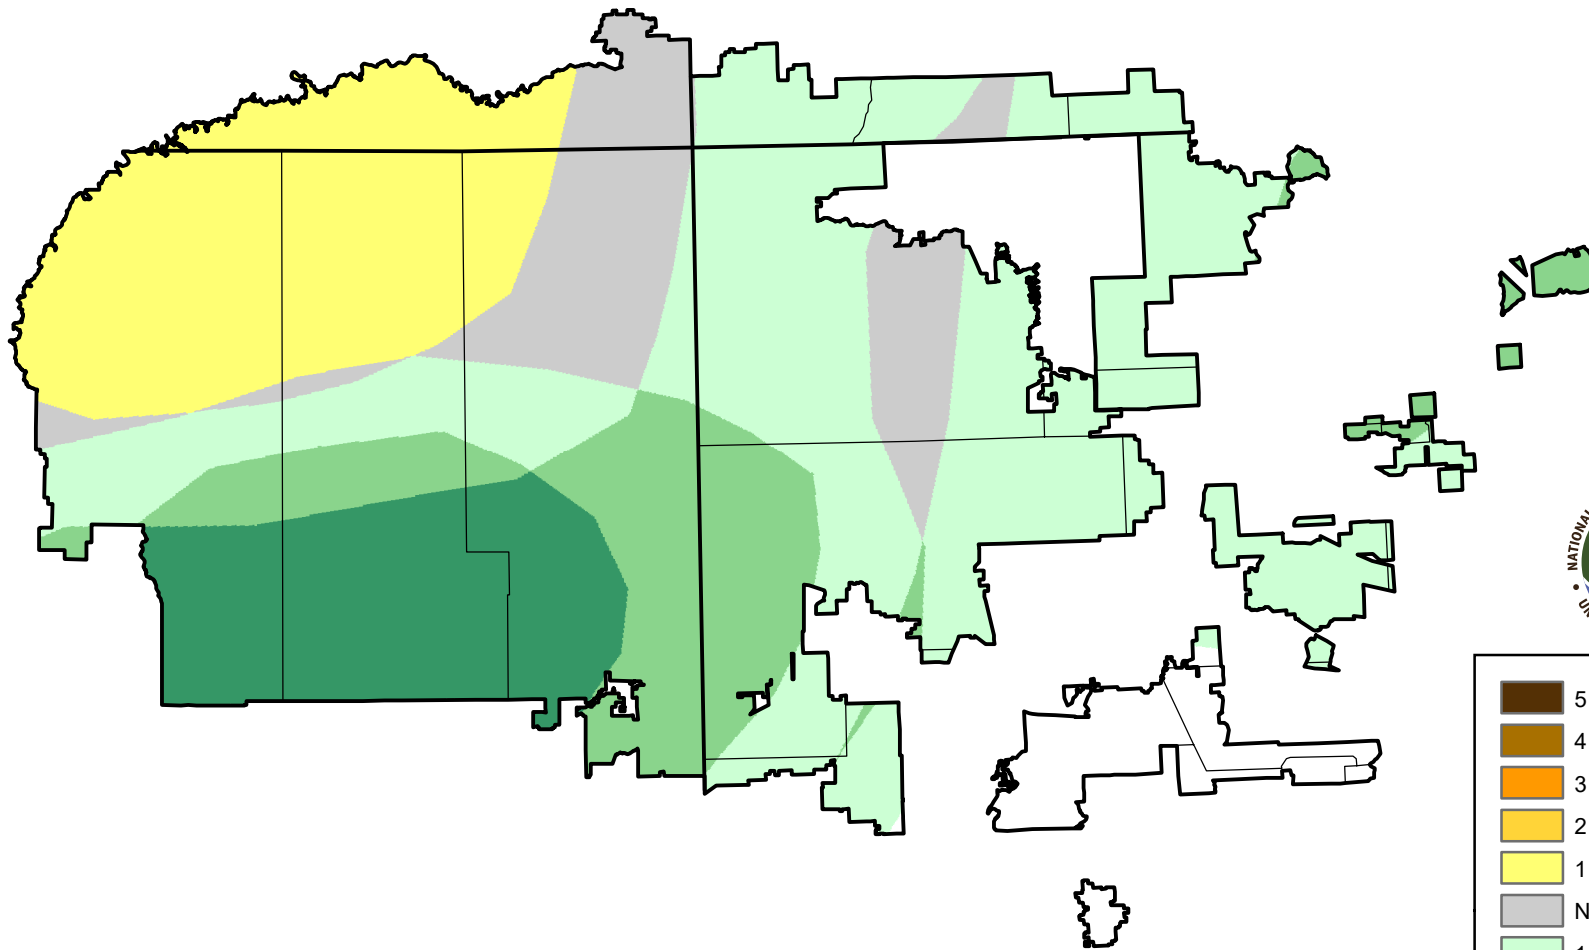

U.S. Drought Monitor Class Change - 4 Corners

52 Week

September 18, 2007
compared to
September 21, 2006

droughtmonitor.unl.edu

- | | |
|---|---------------------|
|  | 5 Class Degradation |
|  | 4 Class Degradation |
|  | 3 Class Degradation |
|  | 2 Class Degradation |
|  | 1 Class Degradation |
|  | No Change |
|  | 1 Class Improvement |
|  | 2 Class Improvement |
|  | 3 Class Improvement |
|  | 4 Class Improvement |
|  | 5 Class Improvement |