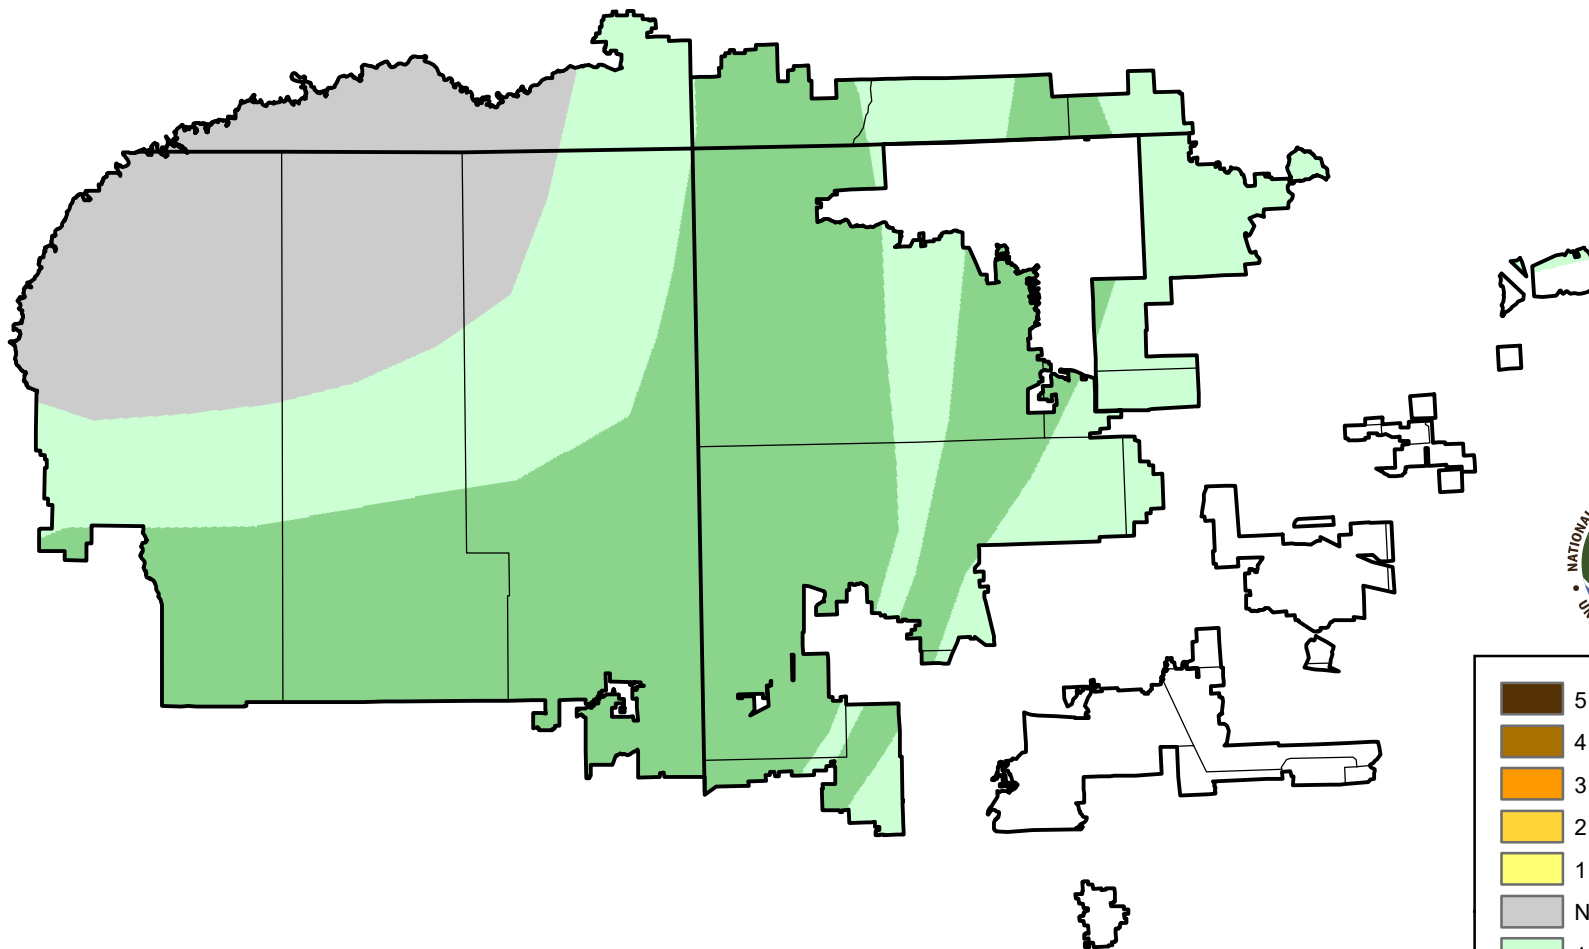

# U.S. Drought Monitor Class Change - 4 Corners

8 Week

September 18, 2007  
compared to  
July 26, 2007

[droughtmonitor.unl.edu](http://droughtmonitor.unl.edu)

-  5 Class Degradation
-  4 Class Degradation
-  3 Class Degradation
-  2 Class Degradation
-  1 Class Degradation
-  No Change
-  1 Class Improvement
-  2 Class Improvement
-  3 Class Improvement
-  4 Class Improvement
-  5 Class Improvement