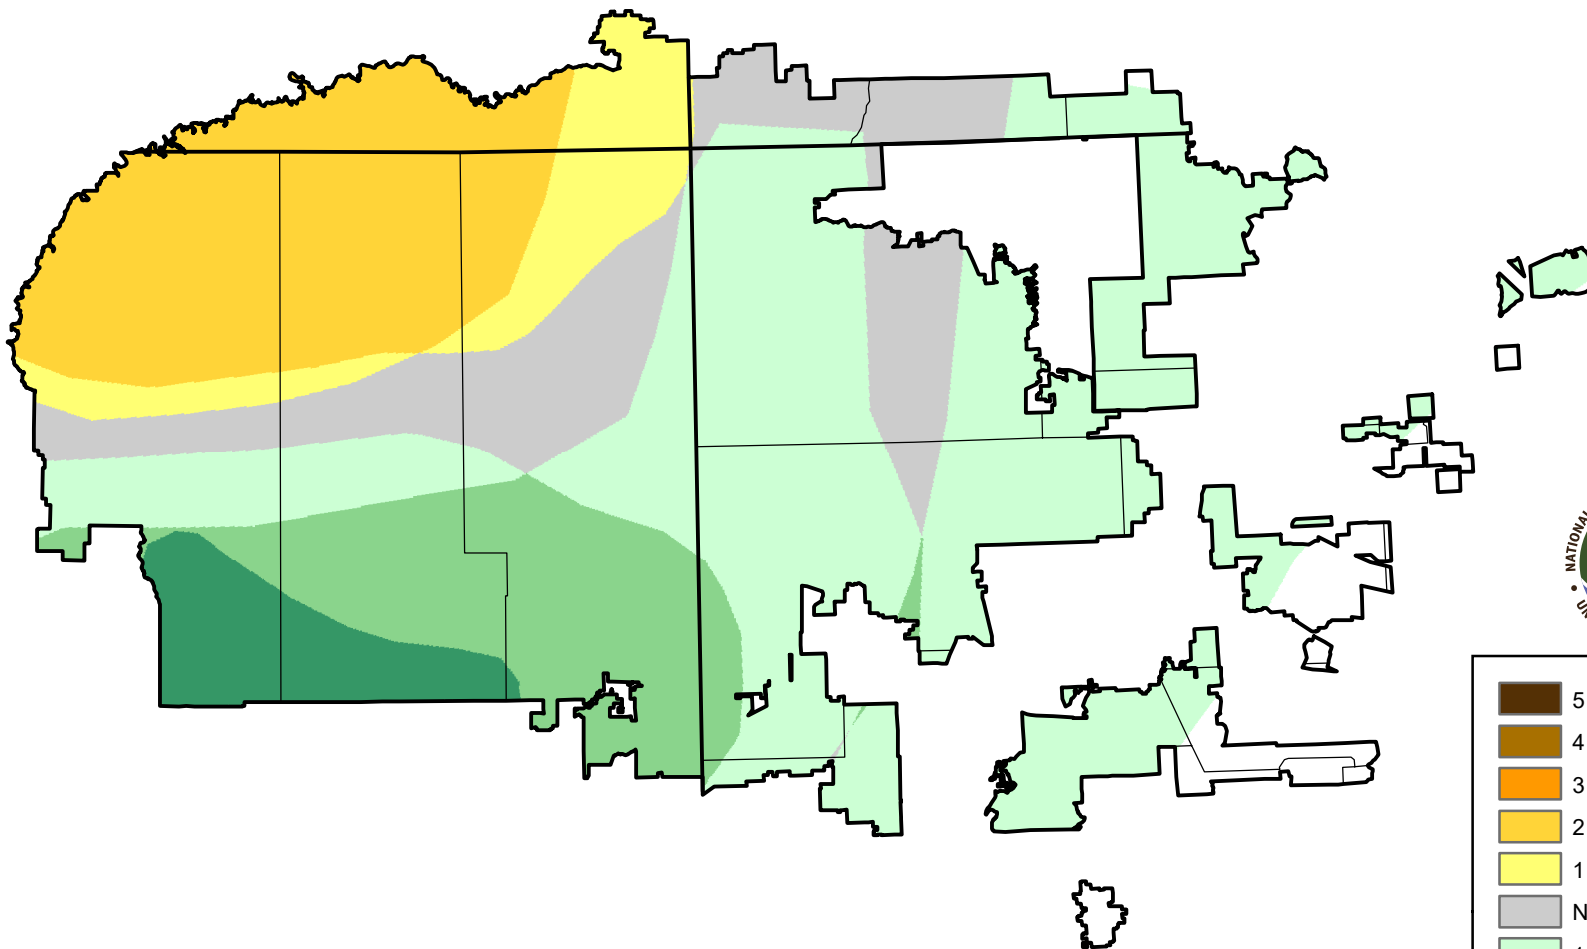

# U.S. Drought Monitor Class Change - 4 Corners

Start of Calendar Year

September 18, 2007  
compared to  
January 4, 2007

[droughtmonitor.unl.edu](http://droughtmonitor.unl.edu)

-  5 Class Degradation
-  4 Class Degradation
-  3 Class Degradation
-  2 Class Degradation
-  1 Class Degradation
-  No Change
-  1 Class Improvement
-  2 Class Improvement
-  3 Class Improvement
-  4 Class Improvement
-  5 Class Improvement