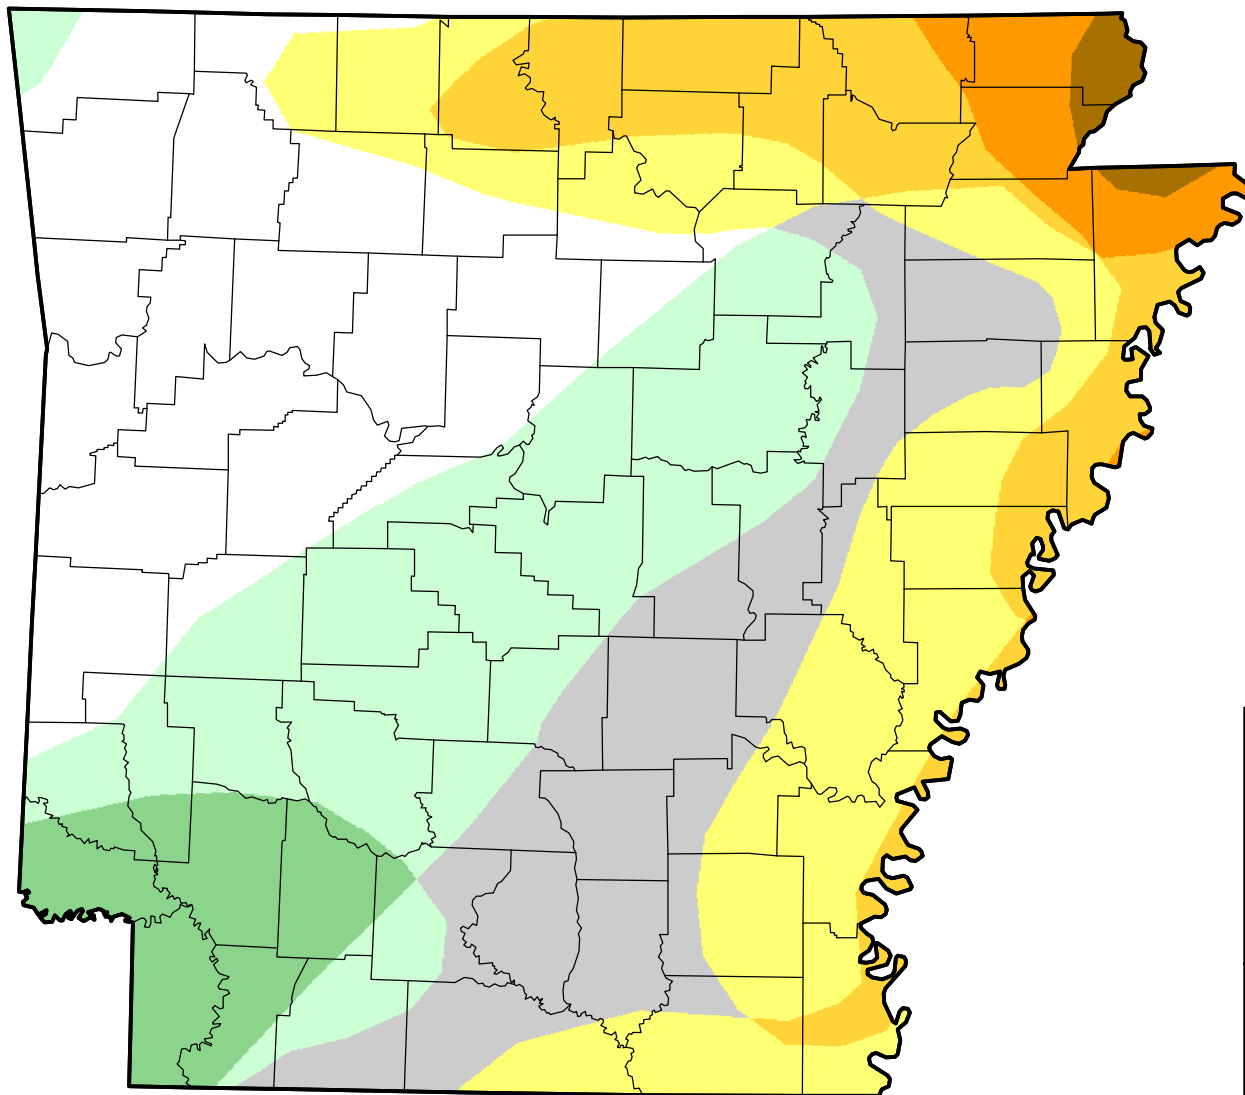

U.S. Drought Monitor Class Change - Arkansas

Start of Calendar Year

September 18, 2007
compared to
January 4, 2007

droughtmonitor.unl.edu

-  5 Class Degradation
-  4 Class Degradation
-  3 Class Degradation
-  2 Class Degradation
-  1 Class Degradation
-  No Change
-  1 Class Improvement
-  2 Class Improvement
-  3 Class Improvement
-  4 Class Improvement
-  5 Class Improvement