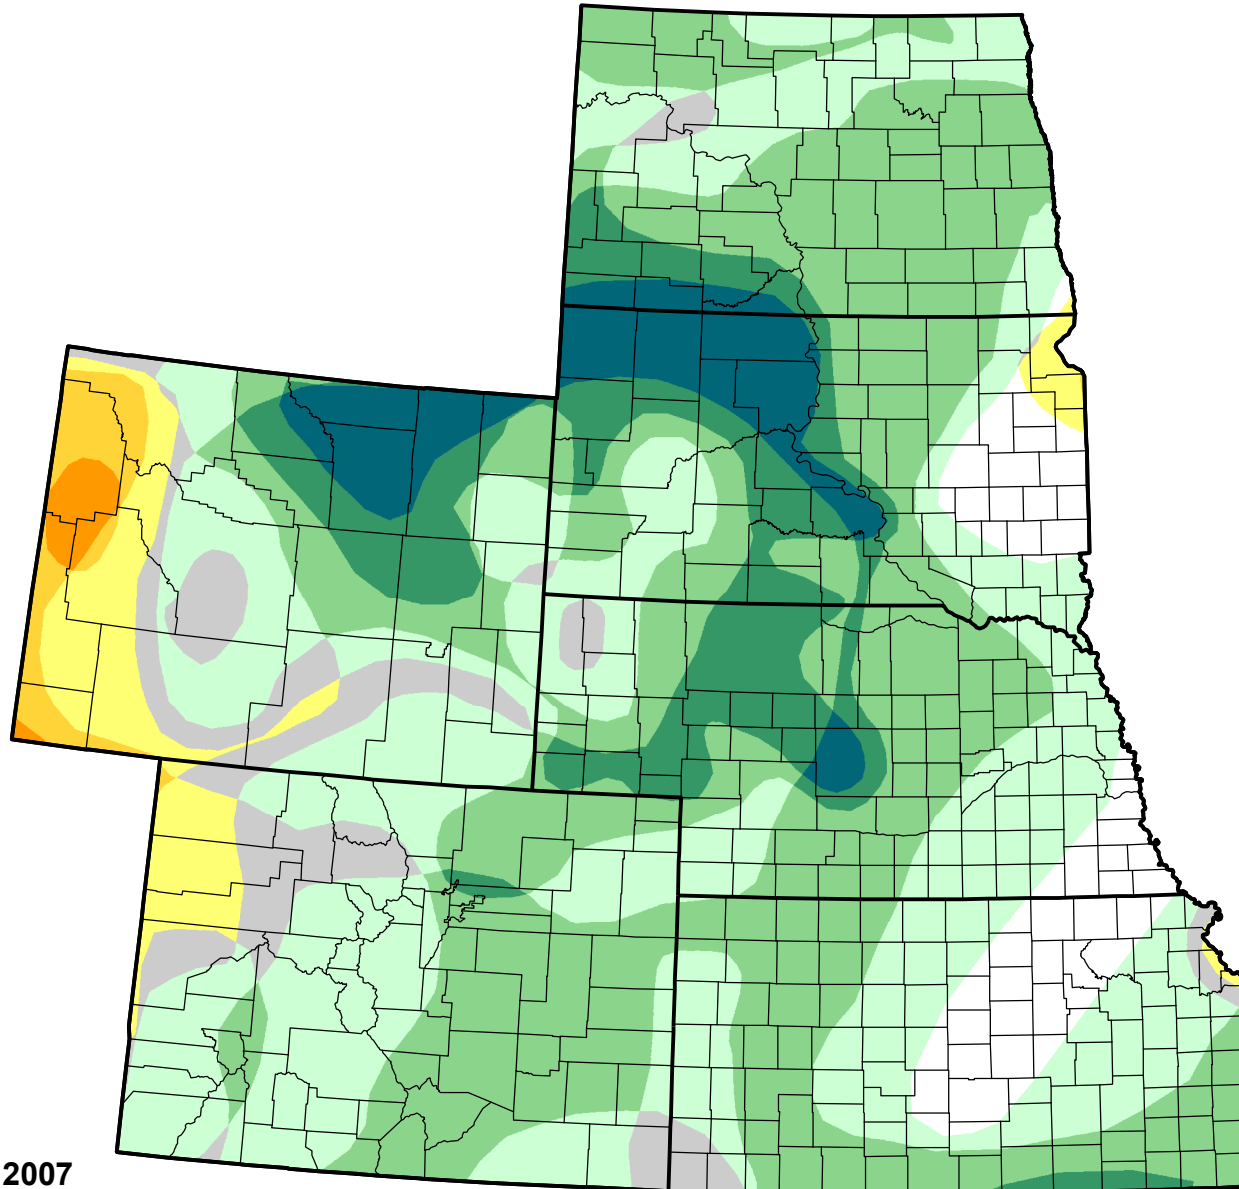

# U.S. Drought Monitor Class Change - High Plains

## 52 Week

September 18, 2007  
compared to  
September 21, 2006

[droughtmonitor.unl.edu](http://droughtmonitor.unl.edu)

-  5 Class Degradation
-  4 Class Degradation
-  3 Class Degradation
-  2 Class Degradation
-  1 Class Degradation
-  No Change
-  1 Class Improvement
-  2 Class Improvement
-  3 Class Improvement
-  4 Class Improvement
-  5 Class Improvement