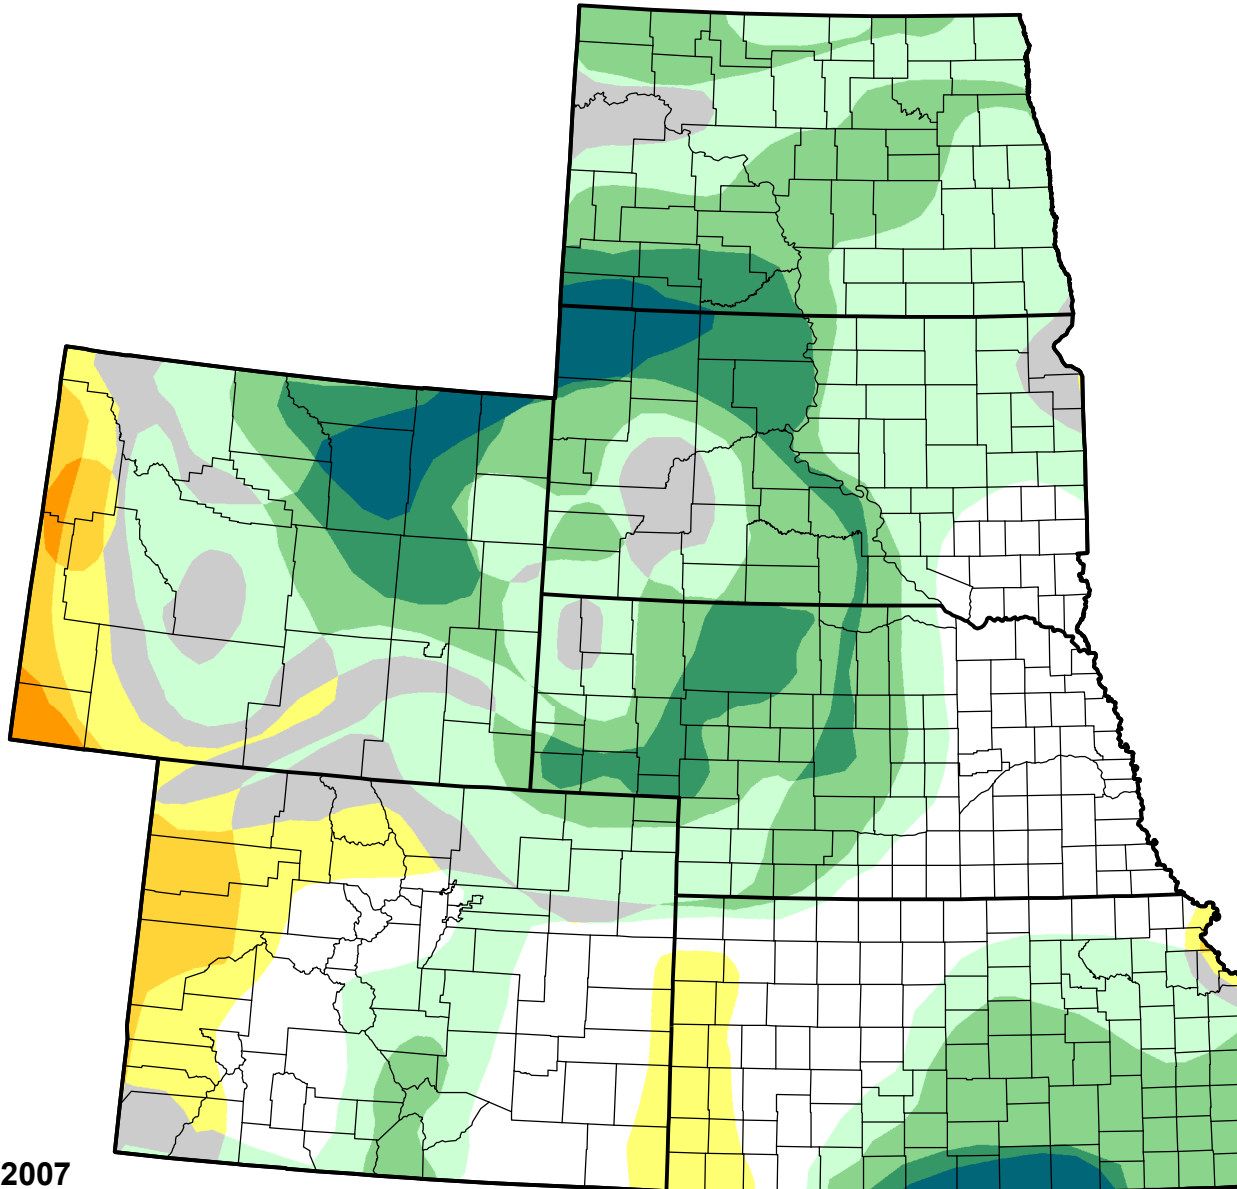

U.S. Drought Monitor Class Change - High Plains

Start of Calendar Year

September 18, 2007
compared to
January 4, 2007

droughtmonitor.unl.edu

- 5 Class Degradation
- 4 Class Degradation
- 3 Class Degradation
- 2 Class Degradation
- 1 Class Degradation
- No Change
- 1 Class Improvement
- 2 Class Improvement
- 3 Class Improvement
- 4 Class Improvement
- 5 Class Improvement