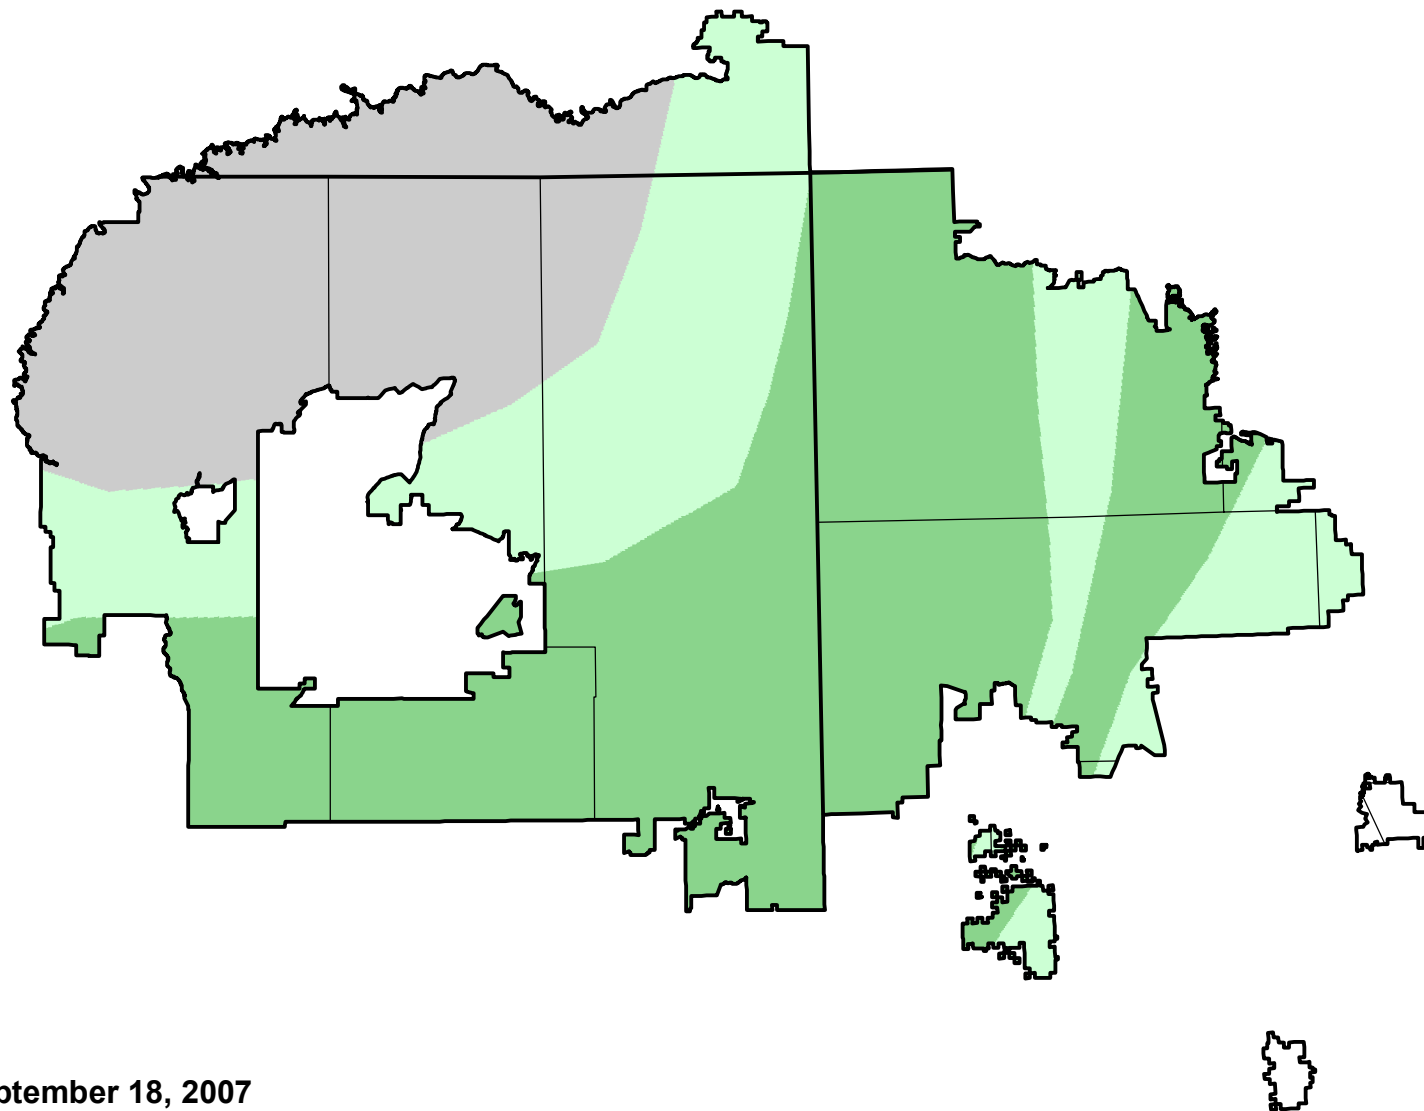

U.S. Drought Monitor Class Change - Navajo

8 Week

September 18, 2007
compared to
July 26, 2007

droughtmonitor.unl.edu

- | | |
|---|---------------------|
|  | 5 Class Degradation |
|  | 4 Class Degradation |
|  | 3 Class Degradation |
|  | 2 Class Degradation |
|  | 1 Class Degradation |
|  | No Change |
|  | 1 Class Improvement |
|  | 2 Class Improvement |
|  | 3 Class Improvement |
|  | 4 Class Improvement |
|  | 5 Class Improvement |