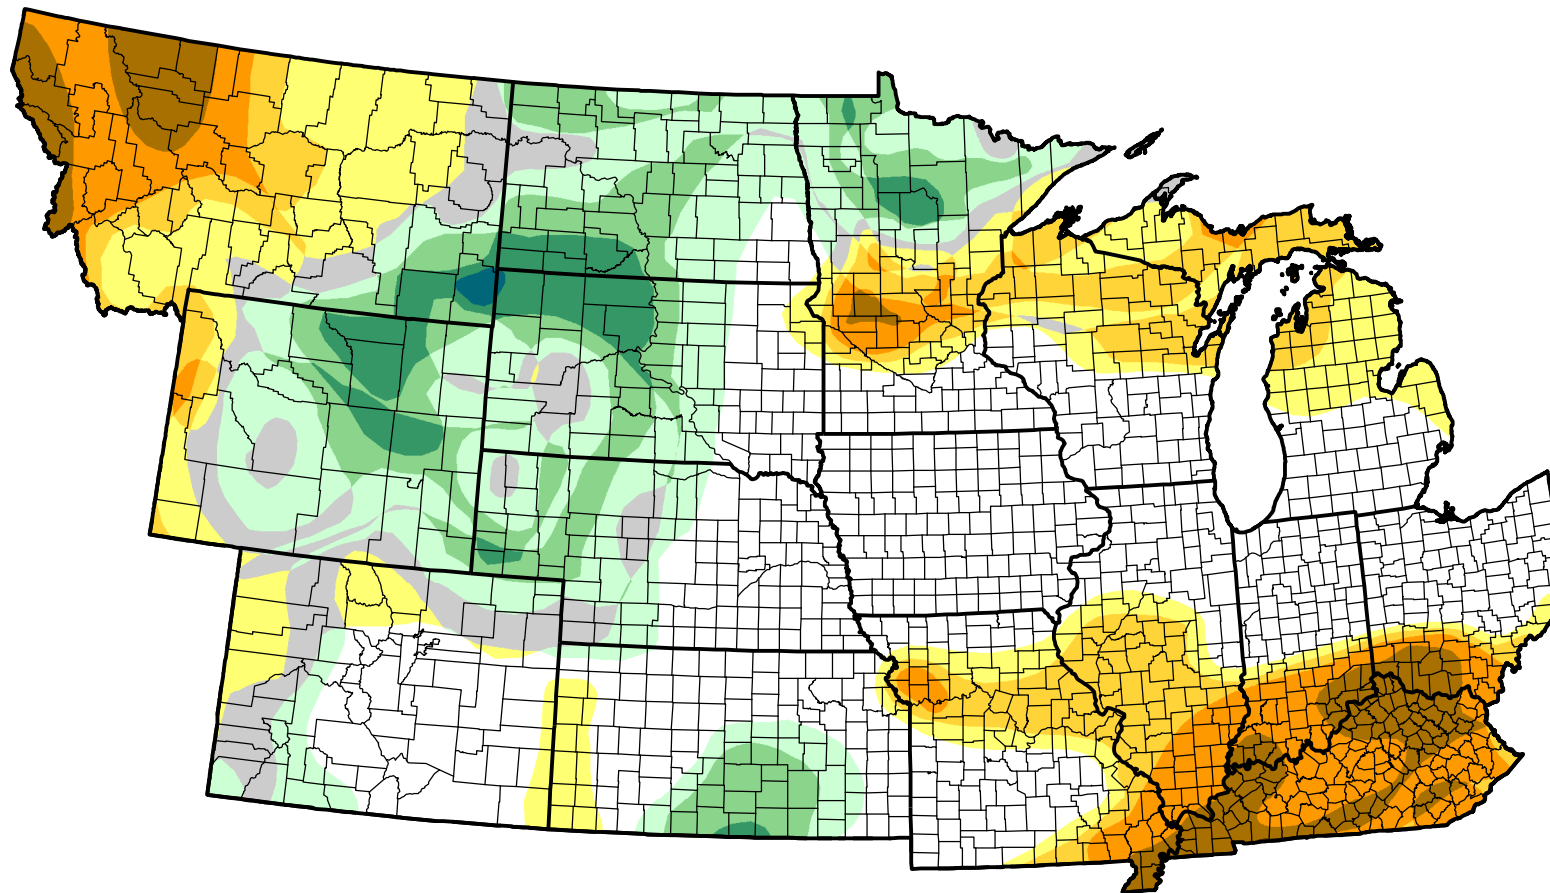

U.S. Drought Monitor Class Change - NWS Central 26 Week

-  5 Class Degradation
-  4 Class Degradation
-  3 Class Degradation
-  2 Class Degradation
-  1 Class Degradation
-  No Change
-  1 Class Improvement
-  2 Class Improvement
-  3 Class Improvement
-  4 Class Improvement
-  5 Class Improvement

September 18, 2007
compared to
March 22, 2007

droughtmonitor.unl.edu