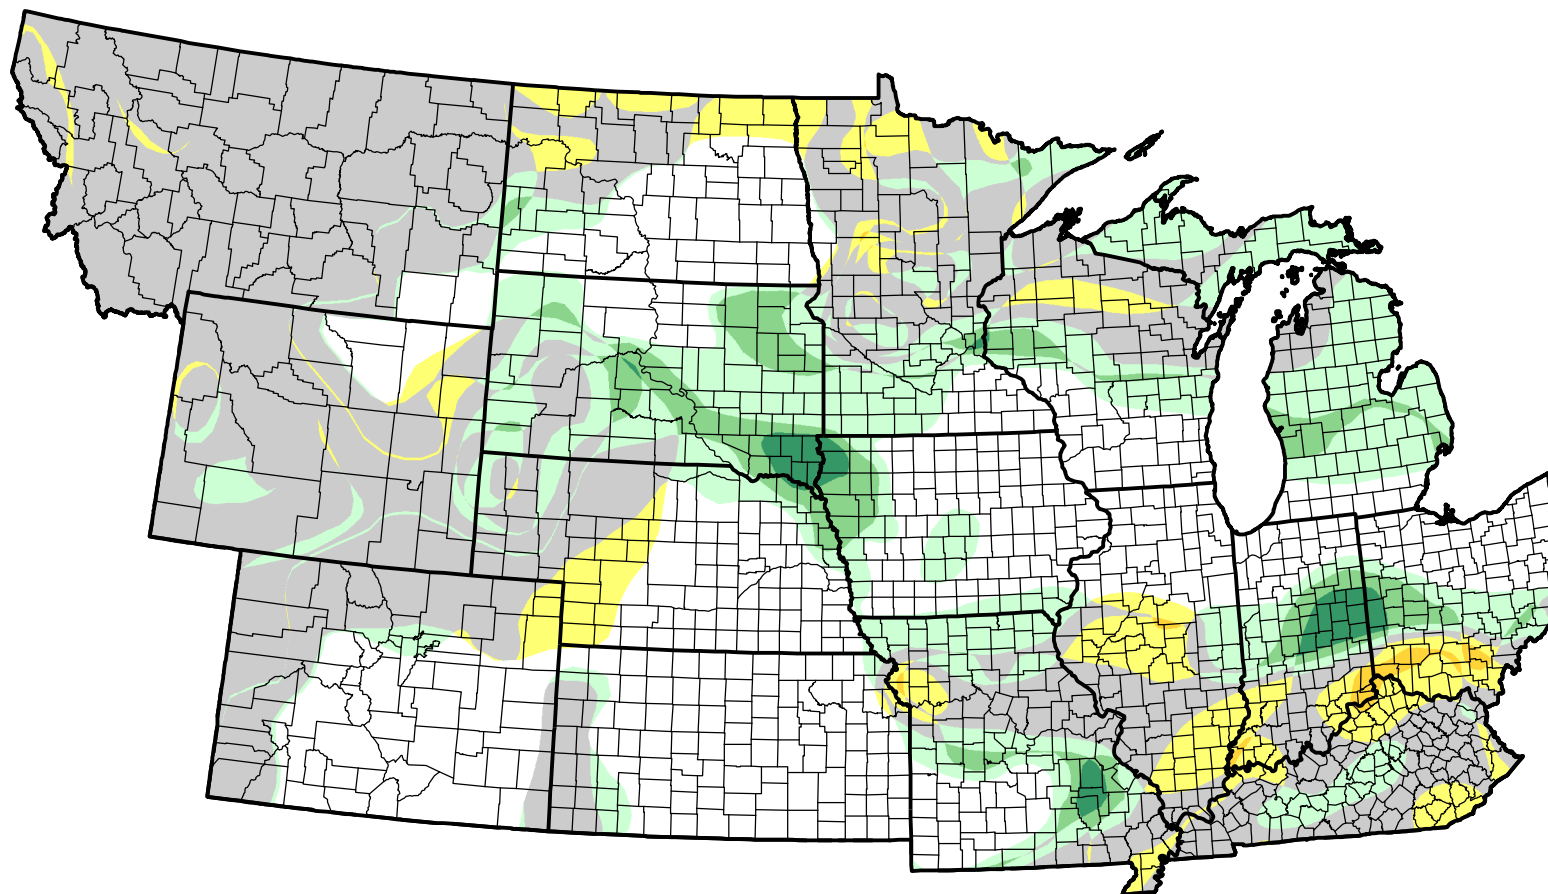

U.S. Drought Monitor Class Change - NWS Central 4 Week

September 18, 2007
compared to
August 23, 2007

droughtmonitor.unl.edu

- | | |
|---|---------------------|
|  | 5 Class Degradation |
|  | 4 Class Degradation |
|  | 3 Class Degradation |
|  | 2 Class Degradation |
|  | 1 Class Degradation |
|  | No Change |
|  | 1 Class Improvement |
|  | 2 Class Improvement |
|  | 3 Class Improvement |
|  | 4 Class Improvement |
|  | 5 Class Improvement |