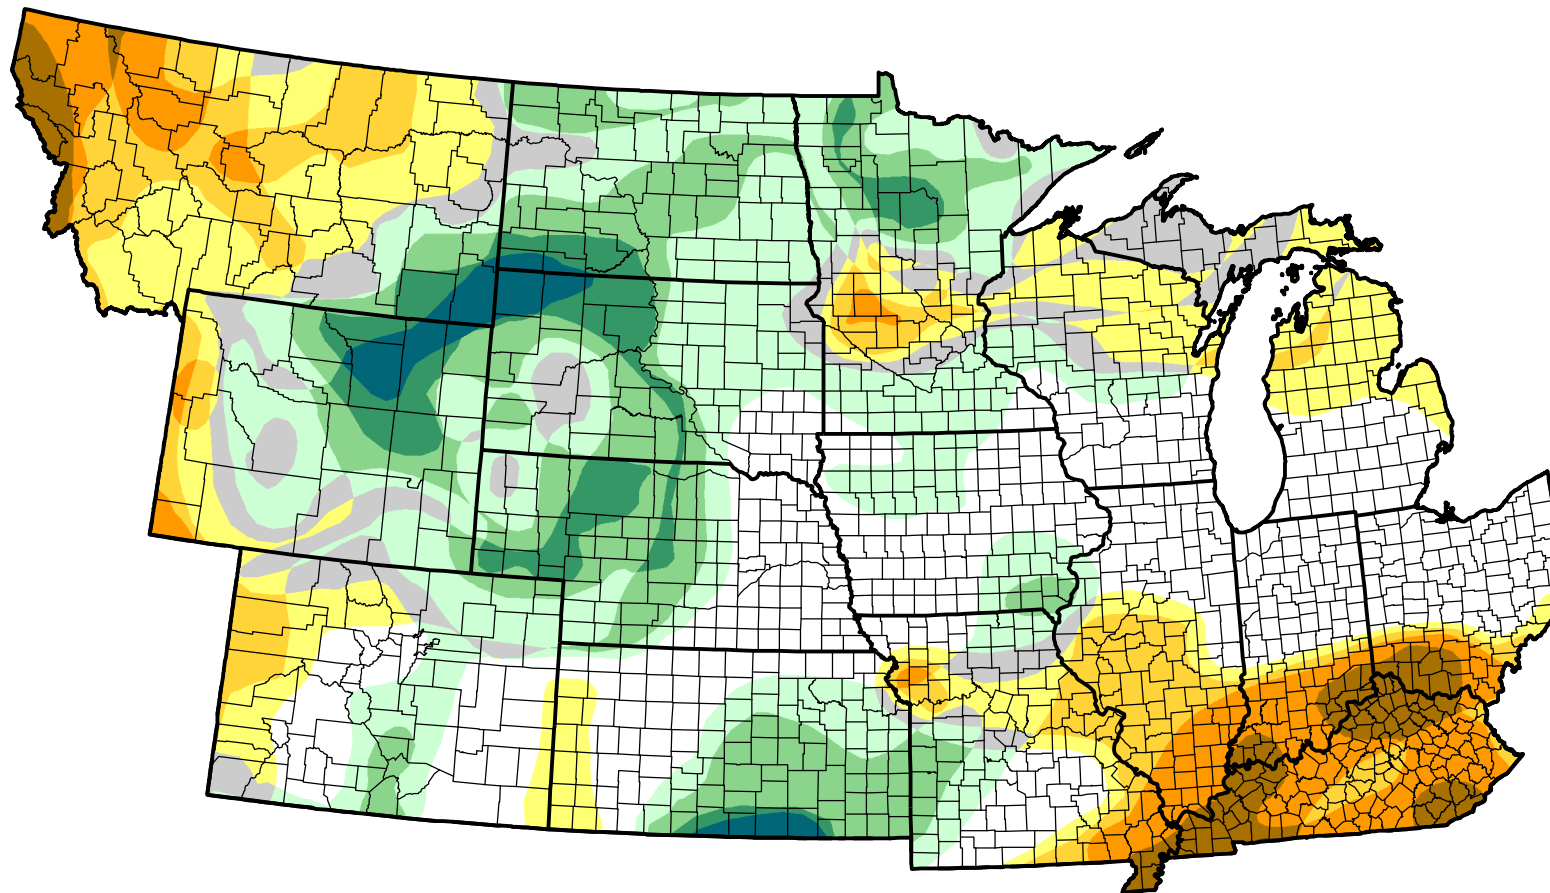

# U.S. Drought Monitor Class Change - NWS Central Start of Calendar Year

September 18, 2007  
compared to  
January 4, 2007

[droughtmonitor.unl.edu](http://droughtmonitor.unl.edu)

-  5 Class Degradation
-  4 Class Degradation
-  3 Class Degradation
-  2 Class Degradation
-  1 Class Degradation
-  No Change
-  1 Class Improvement
-  2 Class Improvement
-  3 Class Improvement
-  4 Class Improvement
-  5 Class Improvement