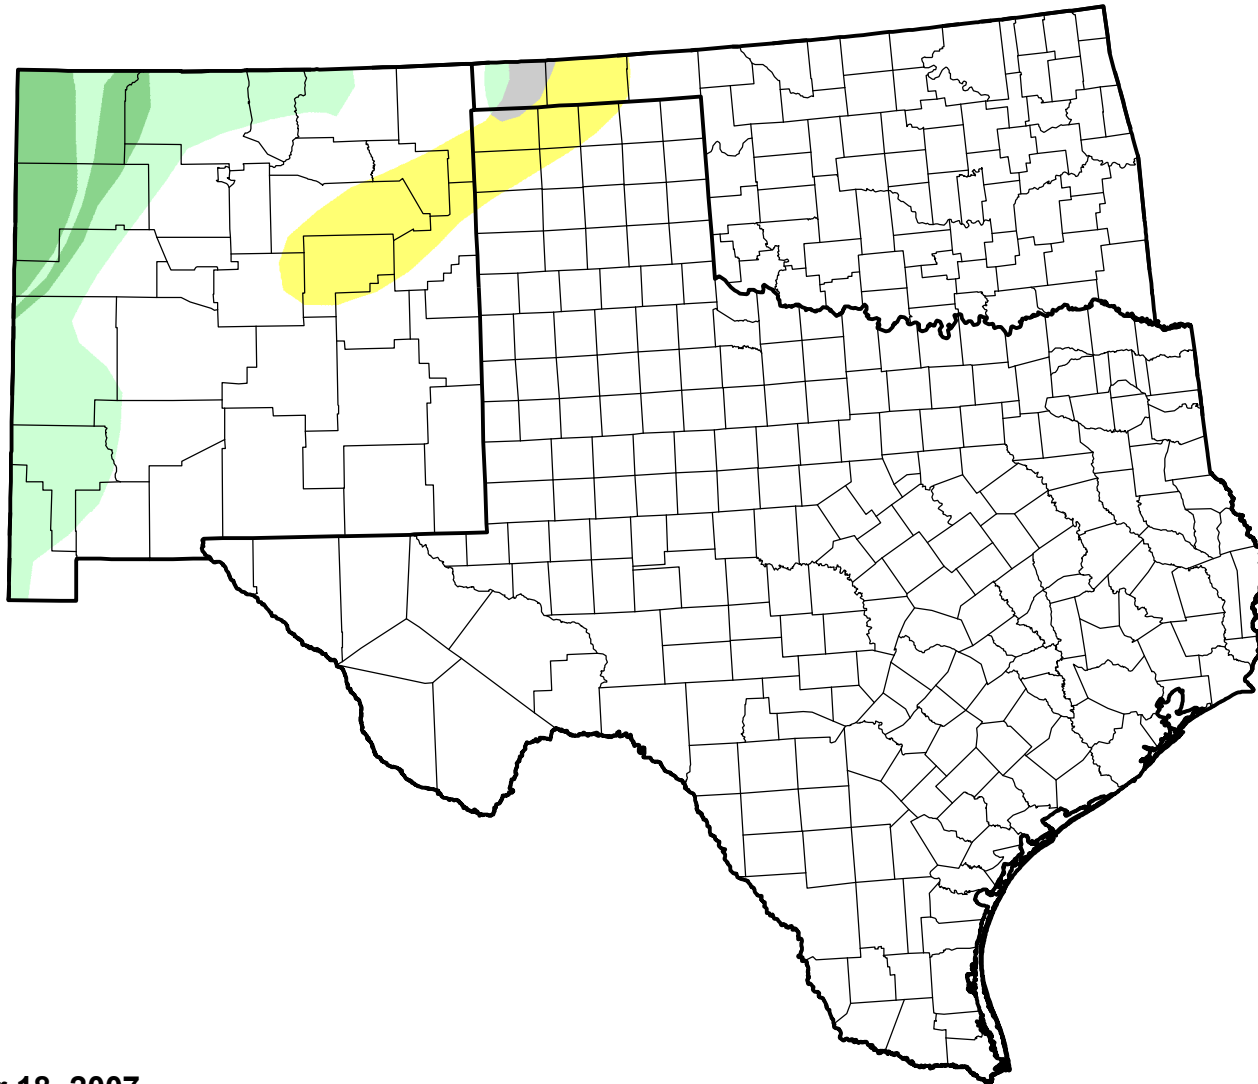

U.S. Drought Monitor Class Change - Southern Plains RDEWS

8 Week

September 18, 2007
compared to
July 26, 2007

droughtmonitor.unl.edu

-  5 Class Degradation
-  4 Class Degradation
-  3 Class Degradation
-  2 Class Degradation
-  1 Class Degradation
-  No Change
-  1 Class Improvement
-  2 Class Improvement
-  3 Class Improvement
-  4 Class Improvement
-  5 Class Improvement