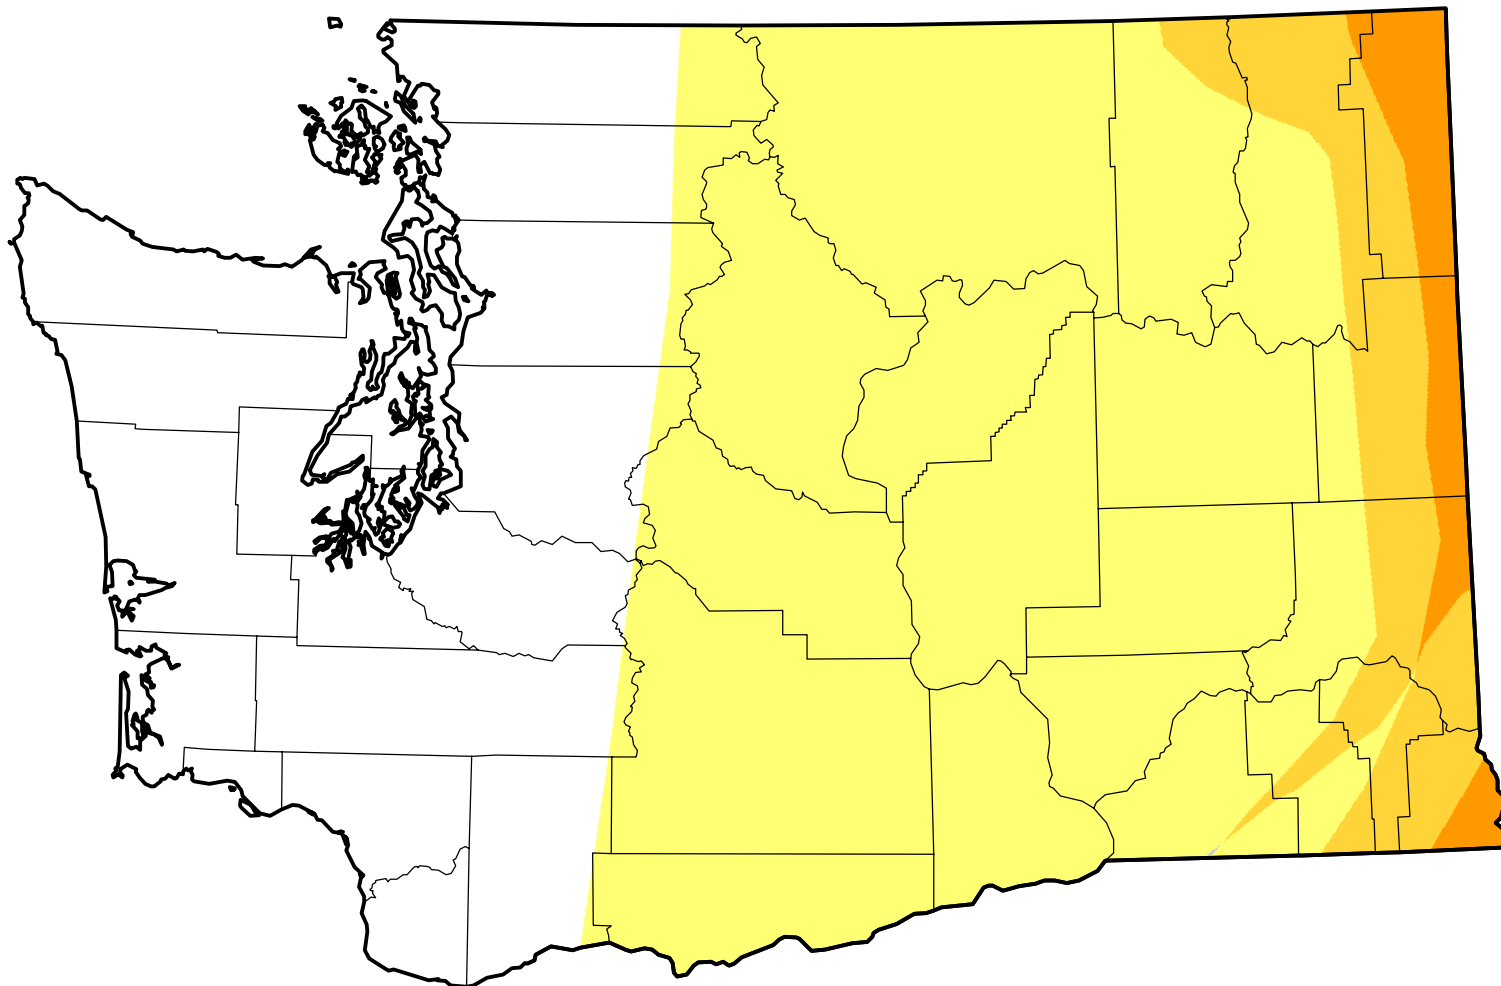

U.S. Drought Monitor Class Change - Washington

13 Week

September 18, 2007
compared to
June 21, 2007

droughtmonitor.unl.edu