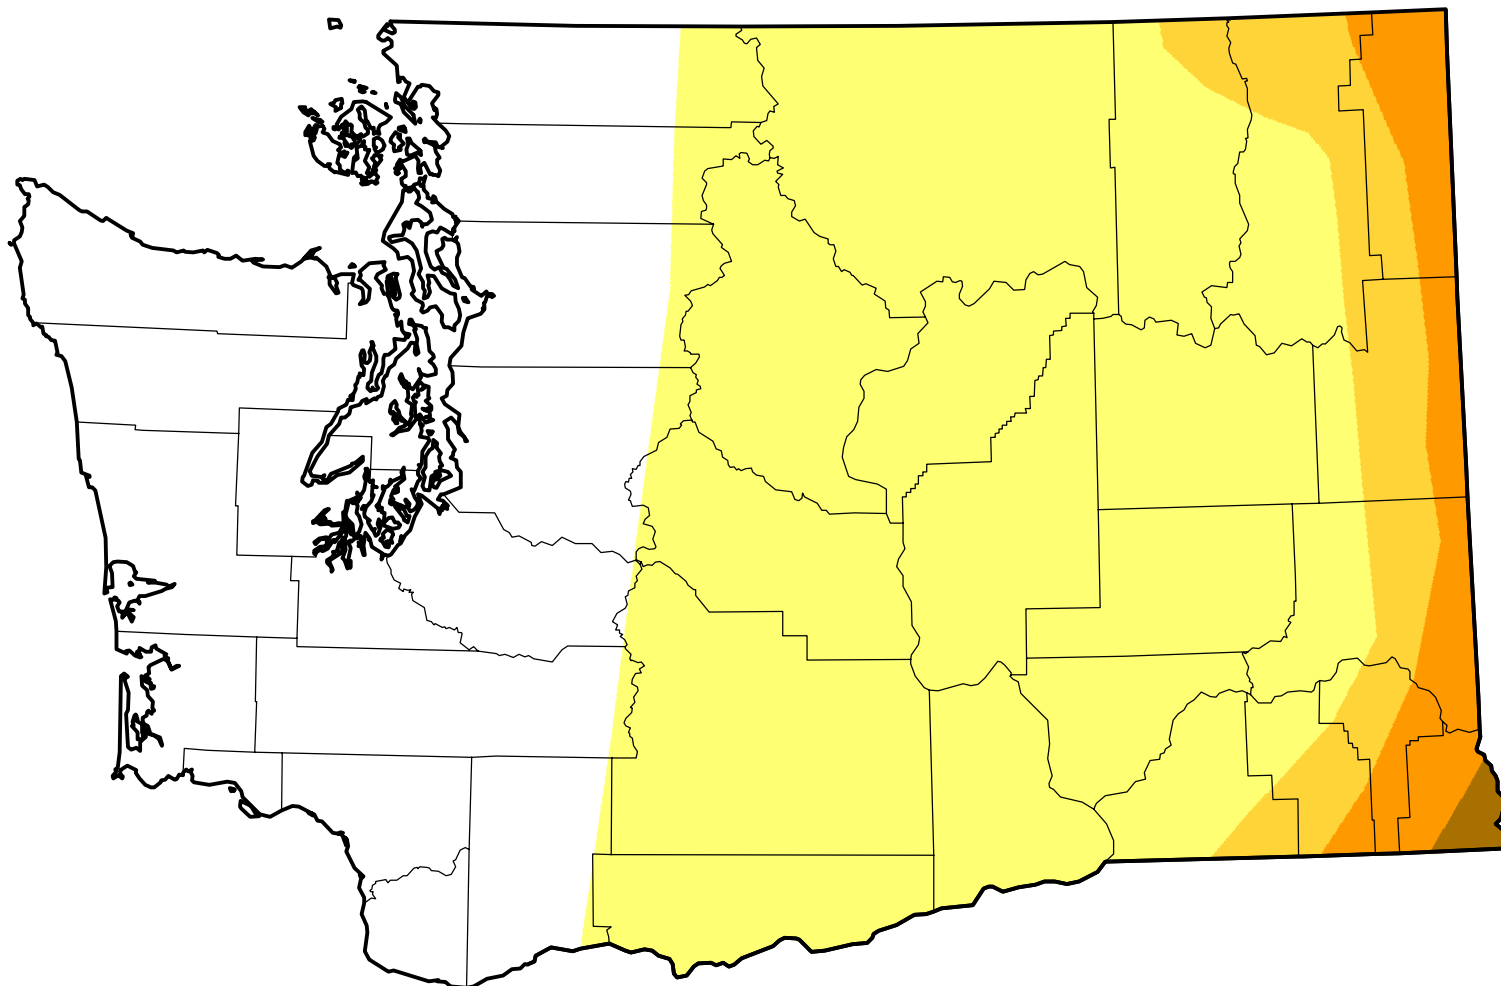

U.S. Drought Monitor Class Change - Washington

Start of Calendar Year

September 18, 2007
compared to
January 4, 2007

droughtmonitor.unl.edu