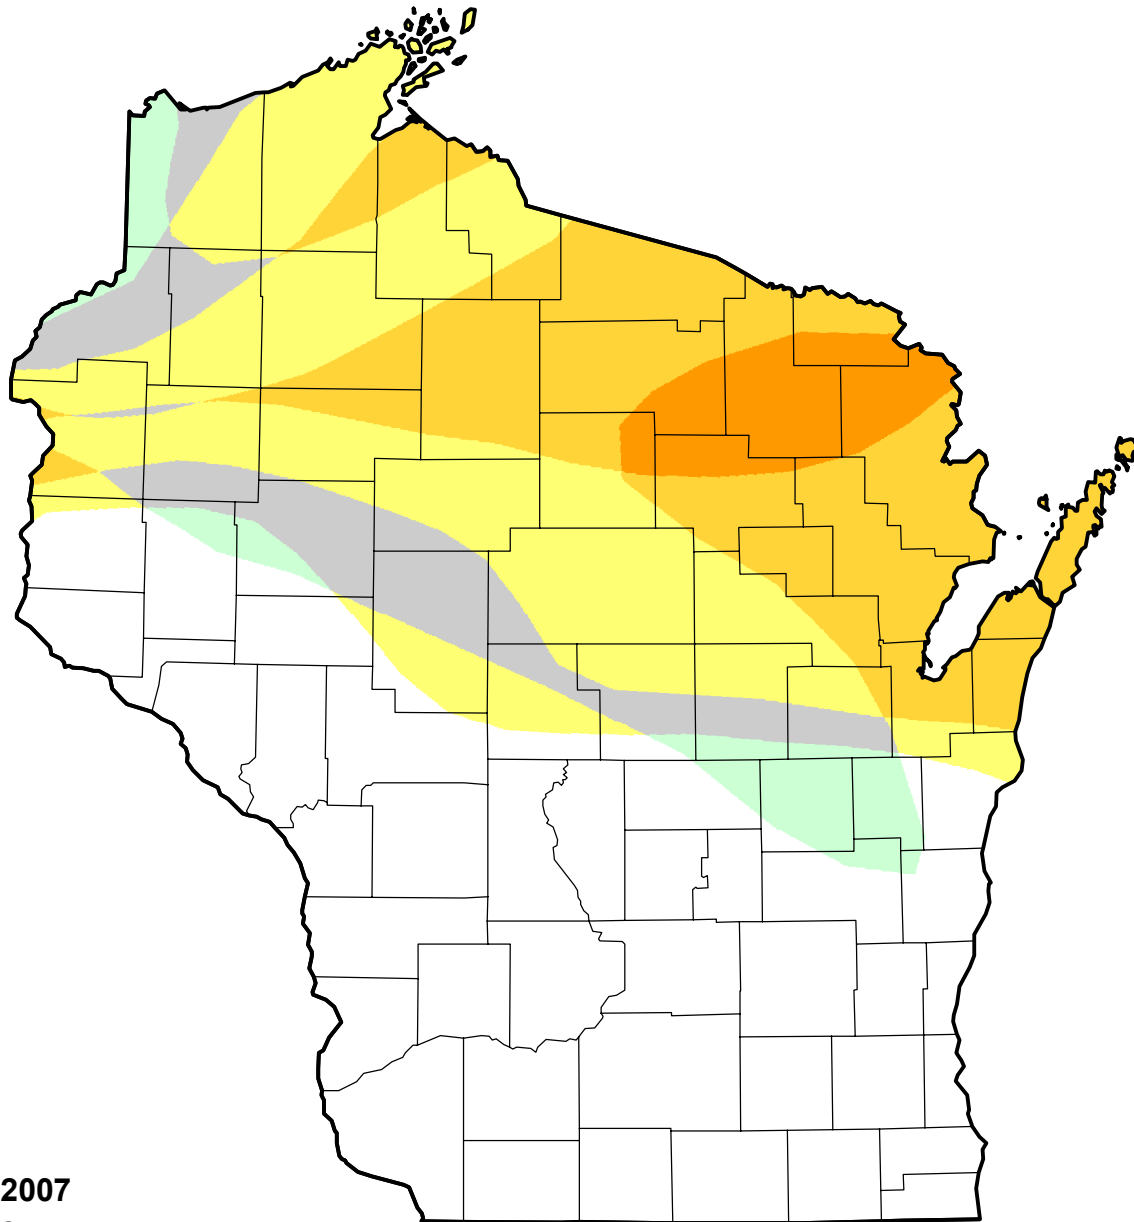

U.S. Drought Monitor Class Change - Wisconsin Start of Water Year

September 18, 2007
compared to
September 28, 2006

droughtmonitor.unl.edu

- | | |
|---|---------------------|
|  | 5 Class Degradation |
|  | 4 Class Degradation |
|  | 3 Class Degradation |
|  | 2 Class Degradation |
|  | 1 Class Degradation |
|  | No Change |
|  | 1 Class Improvement |
|  | 2 Class Improvement |
|  | 3 Class Improvement |
|  | 4 Class Improvement |
|  | 5 Class Improvement |