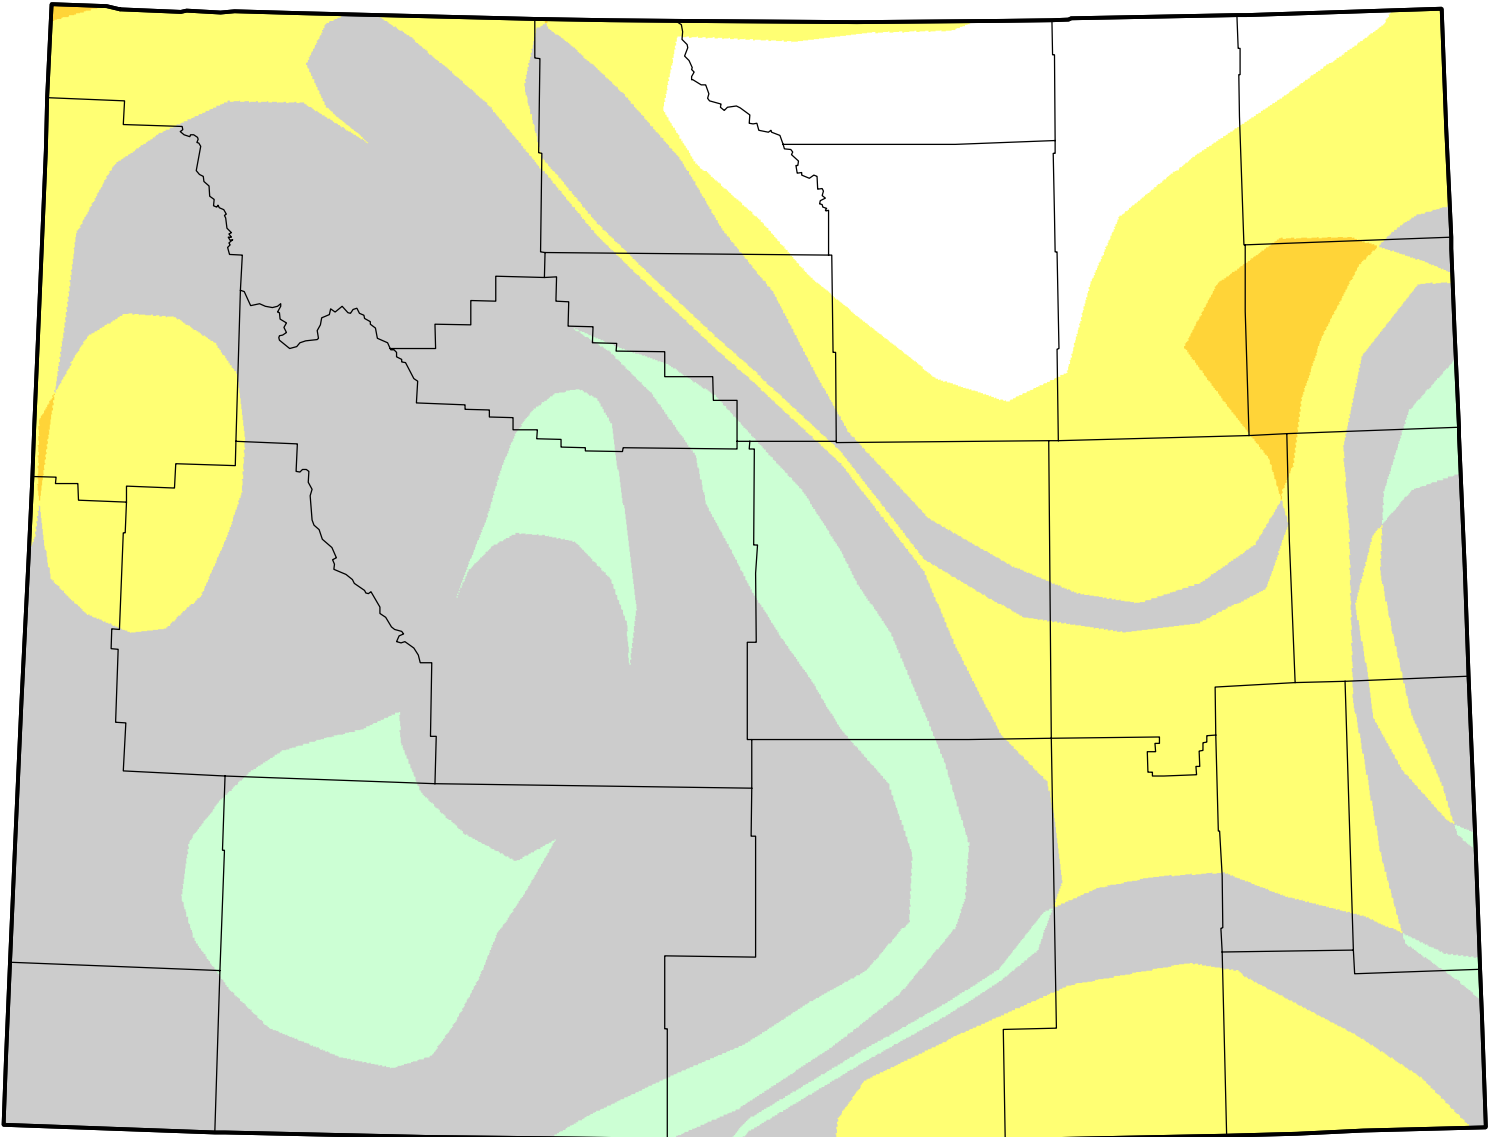

# U.S. Drought Monitor Class Change - Wyoming

## 13 Week

September 18, 2007  
compared to  
June 21, 2007

[droughtmonitor.unl.edu](http://droughtmonitor.unl.edu)

-  5 Class Degradation
-  4 Class Degradation
-  3 Class Degradation
-  2 Class Degradation
-  1 Class Degradation
-  No Change
-  1 Class Improvement
-  2 Class Improvement
-  3 Class Improvement
-  4 Class Improvement
-  5 Class Improvement