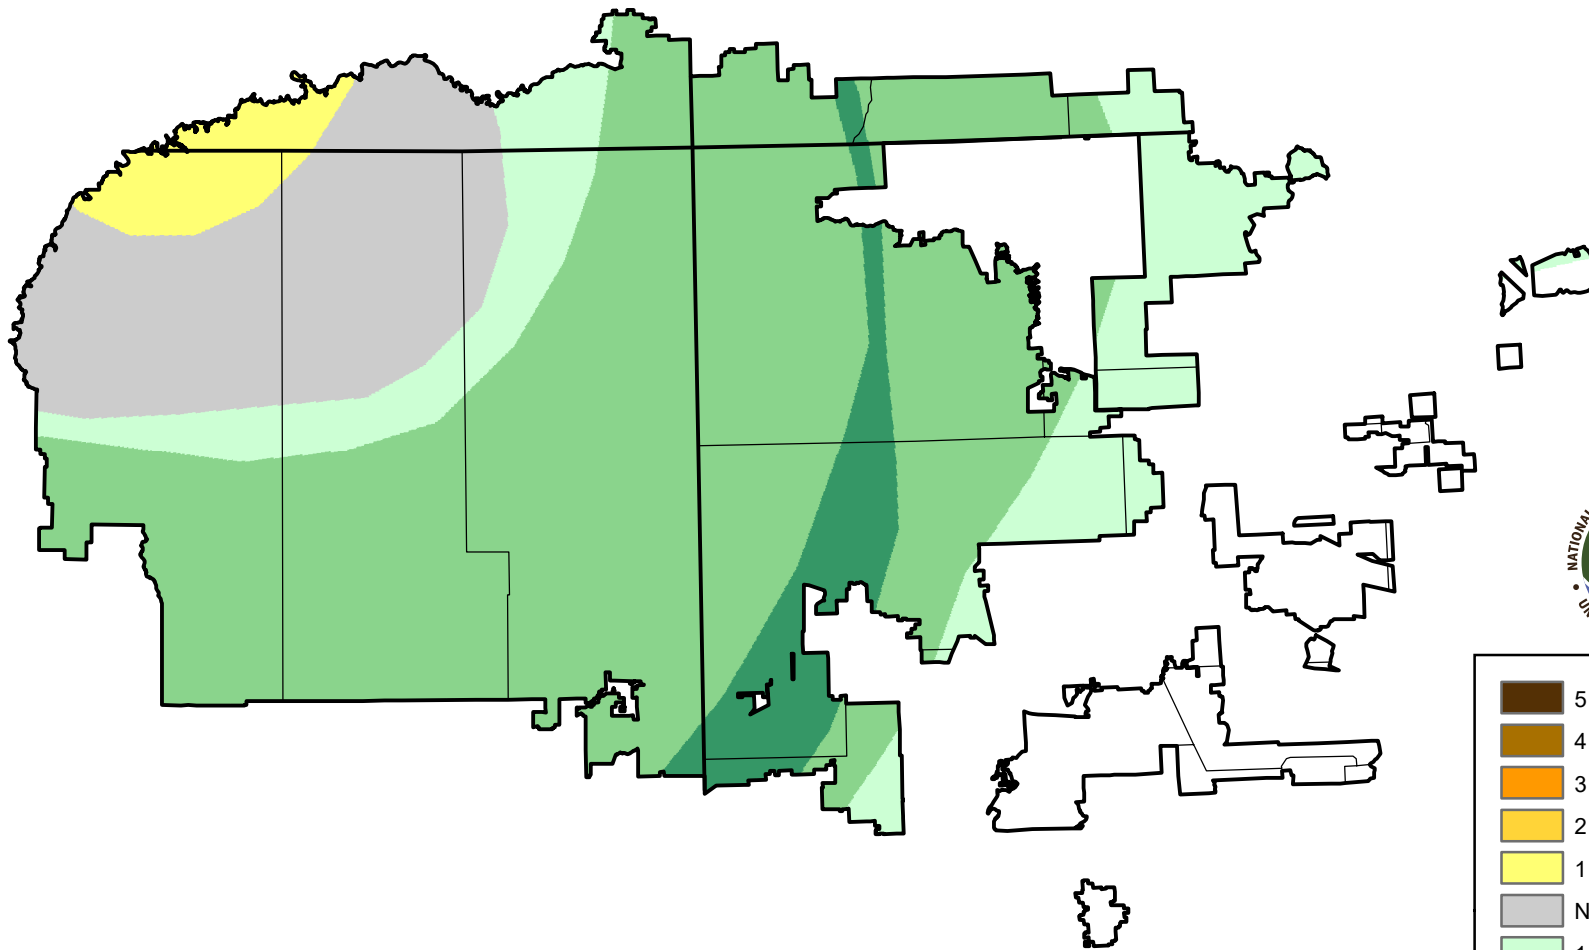

U.S. Drought Monitor Class Change - 4 Corners

13 Week

September 25, 2007
compared to
June 28, 2007

droughtmonitor.unl.edu

-  5 Class Degradation
-  4 Class Degradation
-  3 Class Degradation
-  2 Class Degradation
-  1 Class Degradation
-  No Change
-  1 Class Improvement
-  2 Class Improvement
-  3 Class Improvement
-  4 Class Improvement
-  5 Class Improvement