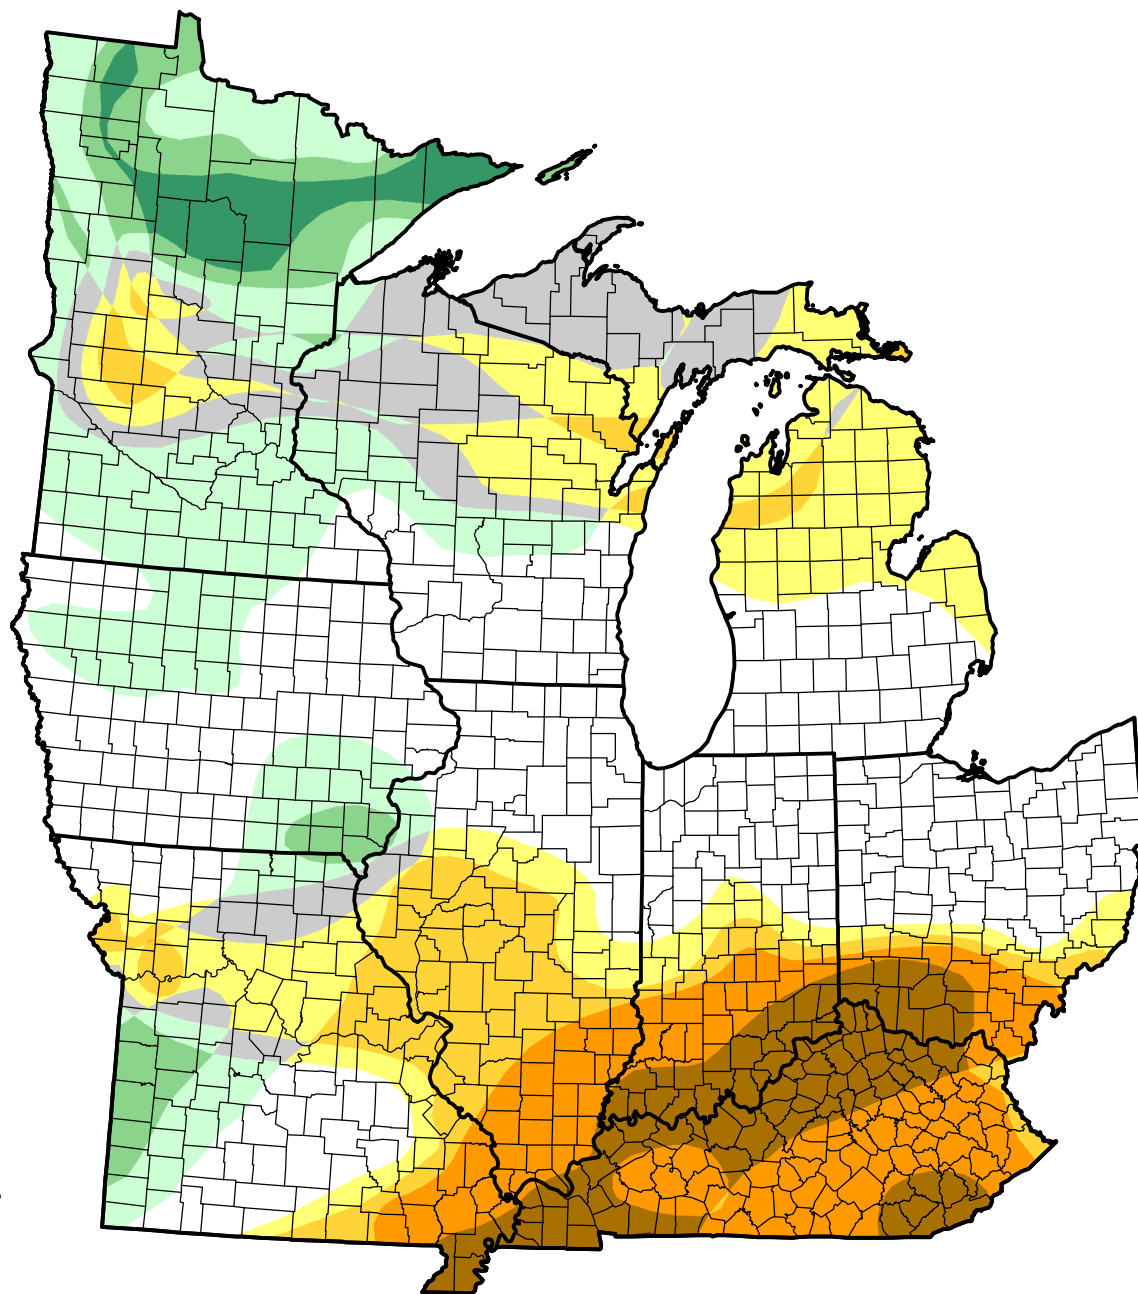

U.S. Drought Monitor Class Change - Midwest

Start of Calendar Year

September 25, 2007
compared to
January 4, 2007

droughtmonitor.unl.edu

- 5 Class Degradation
- 4 Class Degradation
- 3 Class Degradation
- 2 Class Degradation
- 1 Class Degradation
- No Change
- 1 Class Improvement
- 2 Class Improvement
- 3 Class Improvement
- 4 Class Improvement
- 5 Class Improvement