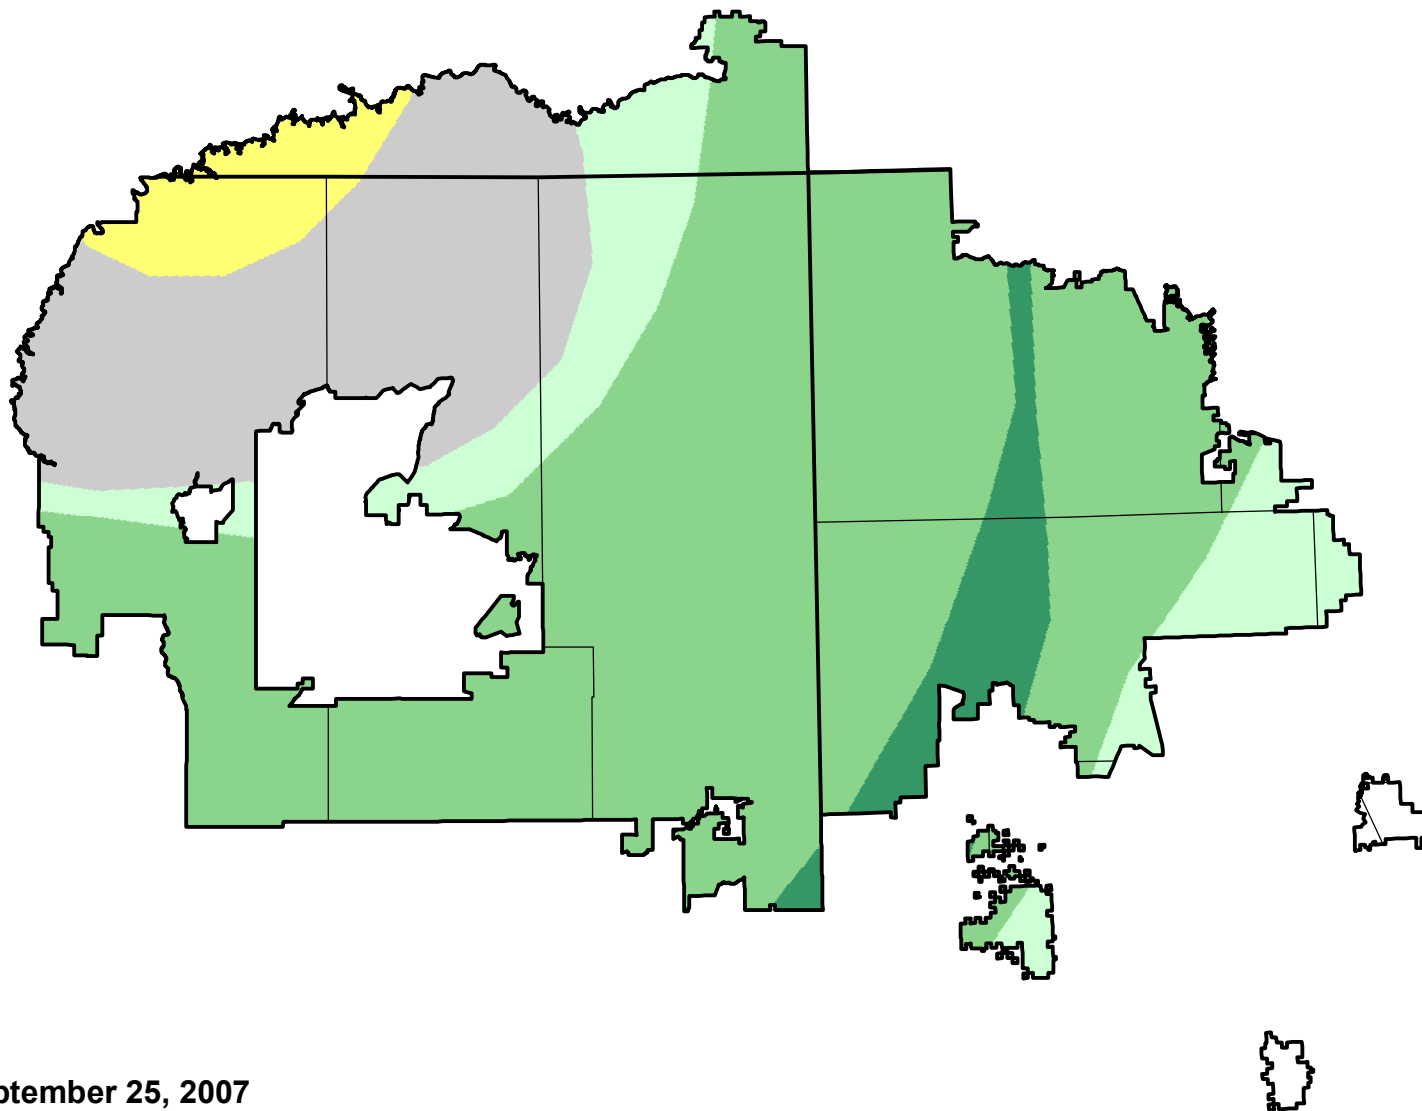

U.S. Drought Monitor Class Change - Navajo

13 Week

September 25, 2007
compared to
June 28, 2007

droughtmonitor.unl.edu

- | | |
|---|---------------------|
|  | 5 Class Degradation |
|  | 4 Class Degradation |
|  | 3 Class Degradation |
|  | 2 Class Degradation |
|  | 1 Class Degradation |
|  | No Change |
|  | 1 Class Improvement |
|  | 2 Class Improvement |
|  | 3 Class Improvement |
|  | 4 Class Improvement |
|  | 5 Class Improvement |