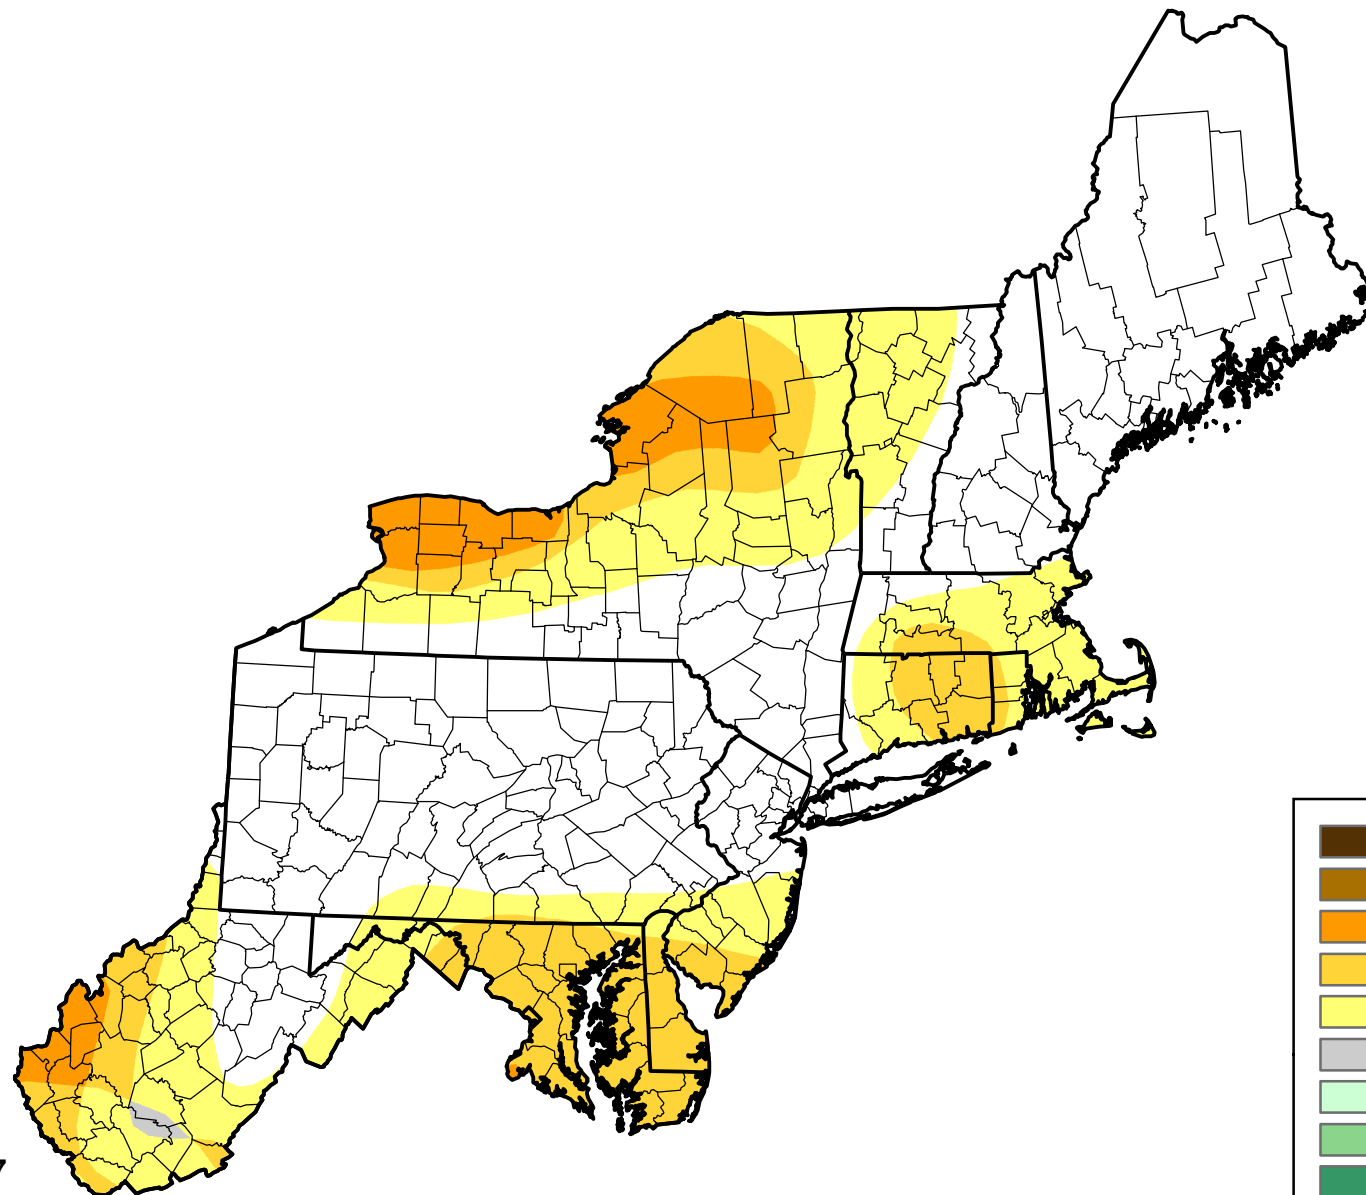

U.S. Drought Monitor Class Change - Northeast

26 Week

September 25, 2007
compared to
March 29, 2007

droughtmonitor.unl.edu

-  5 Class Degradation
-  4 Class Degradation
-  3 Class Degradation
-  2 Class Degradation
-  1 Class Degradation
-  No Change
-  1 Class Improvement
-  2 Class Improvement
-  3 Class Improvement
-  4 Class Improvement
-  5 Class Improvement