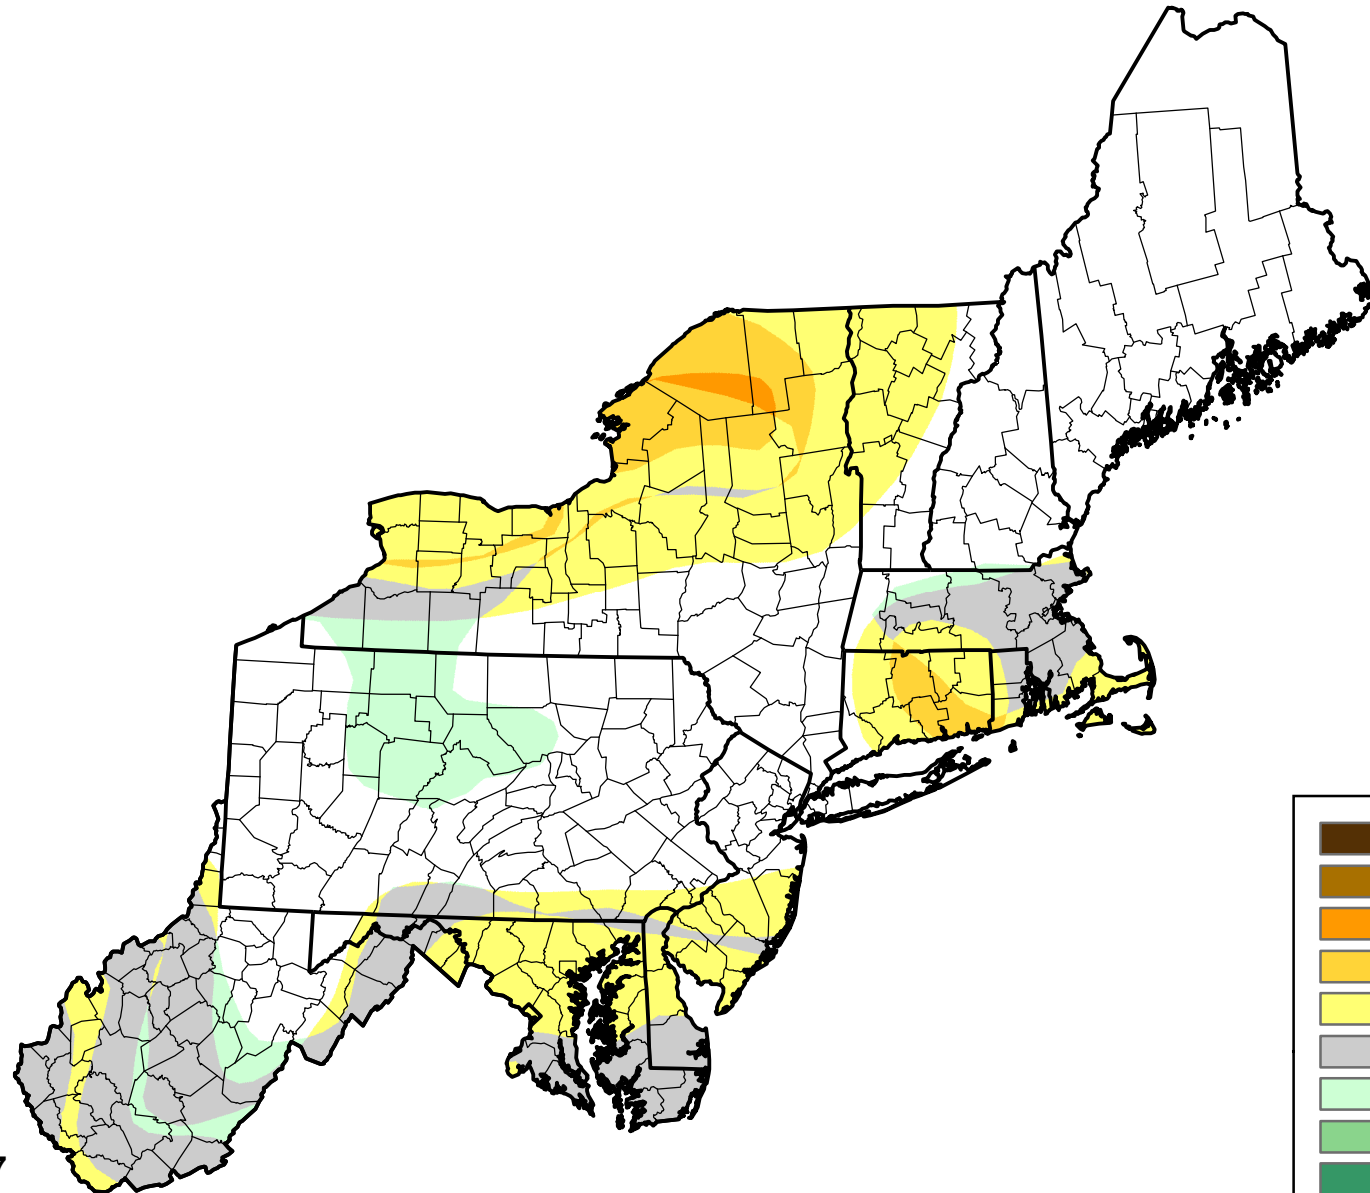

U.S. Drought Monitor Class Change - Northeast

4 Week

September 25, 2007
compared to
August 30, 2007

droughtmonitor.unl.edu

- 5 Class Degradation
- 4 Class Degradation
- 3 Class Degradation
- 2 Class Degradation
- 1 Class Degradation
- No Change
- 1 Class Improvement
- 2 Class Improvement
- 3 Class Improvement
- 4 Class Improvement
- 5 Class Improvement