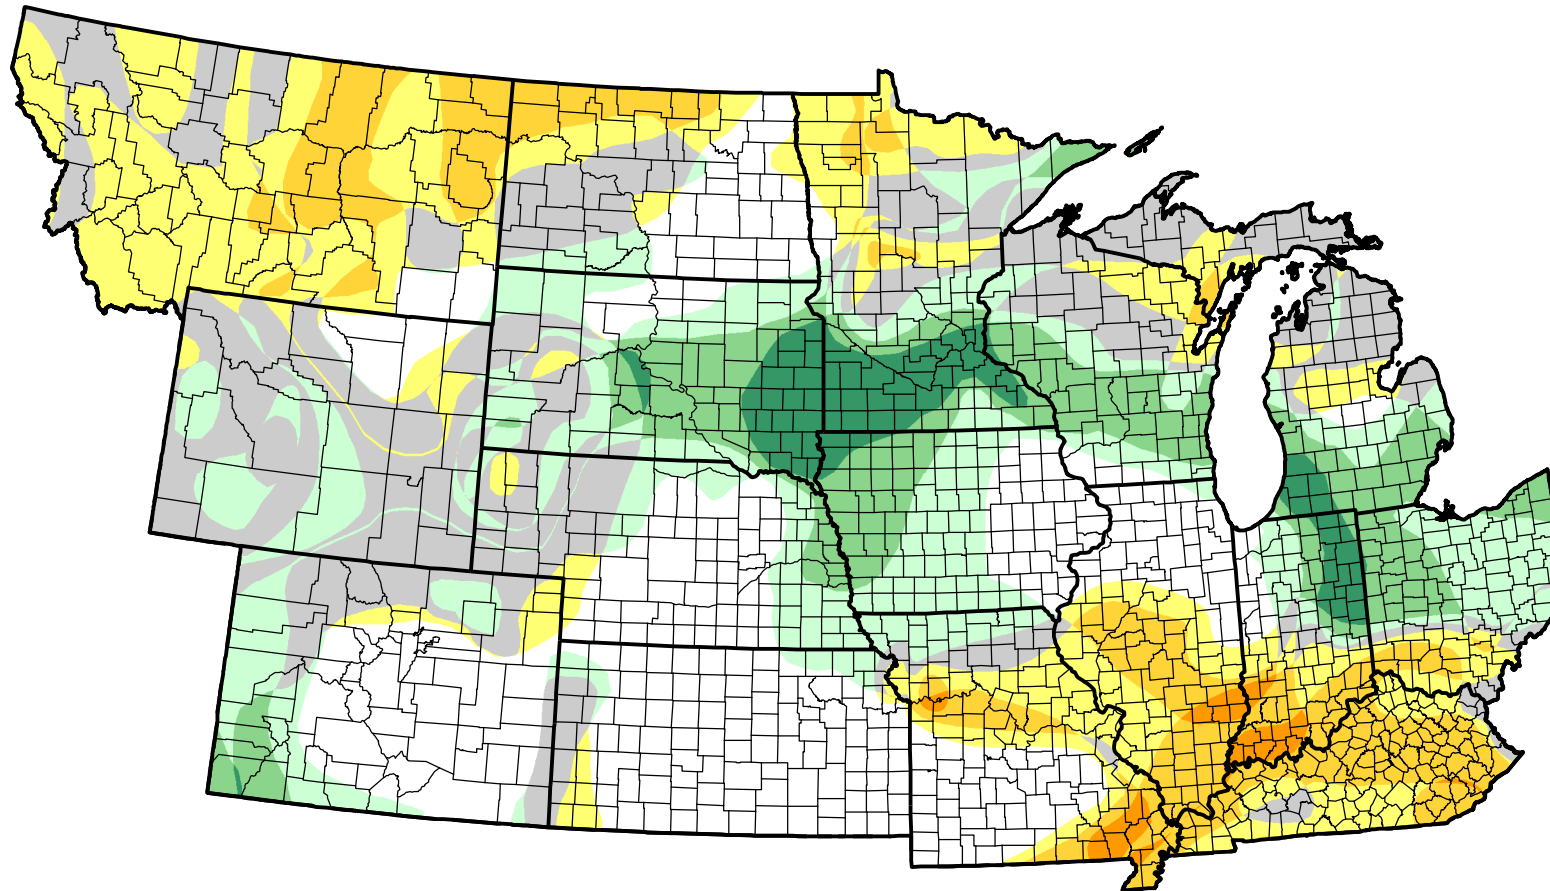

U.S. Drought Monitor Class Change - NWS Central 8 Week

September 25, 2007
compared to
August 2, 2007

droughtmonitor.unl.edu

-  5 Class Degradation
-  4 Class Degradation
-  3 Class Degradation
-  2 Class Degradation
-  1 Class Degradation
-  No Change
-  1 Class Improvement
-  2 Class Improvement
-  3 Class Improvement
-  4 Class Improvement
-  5 Class Improvement