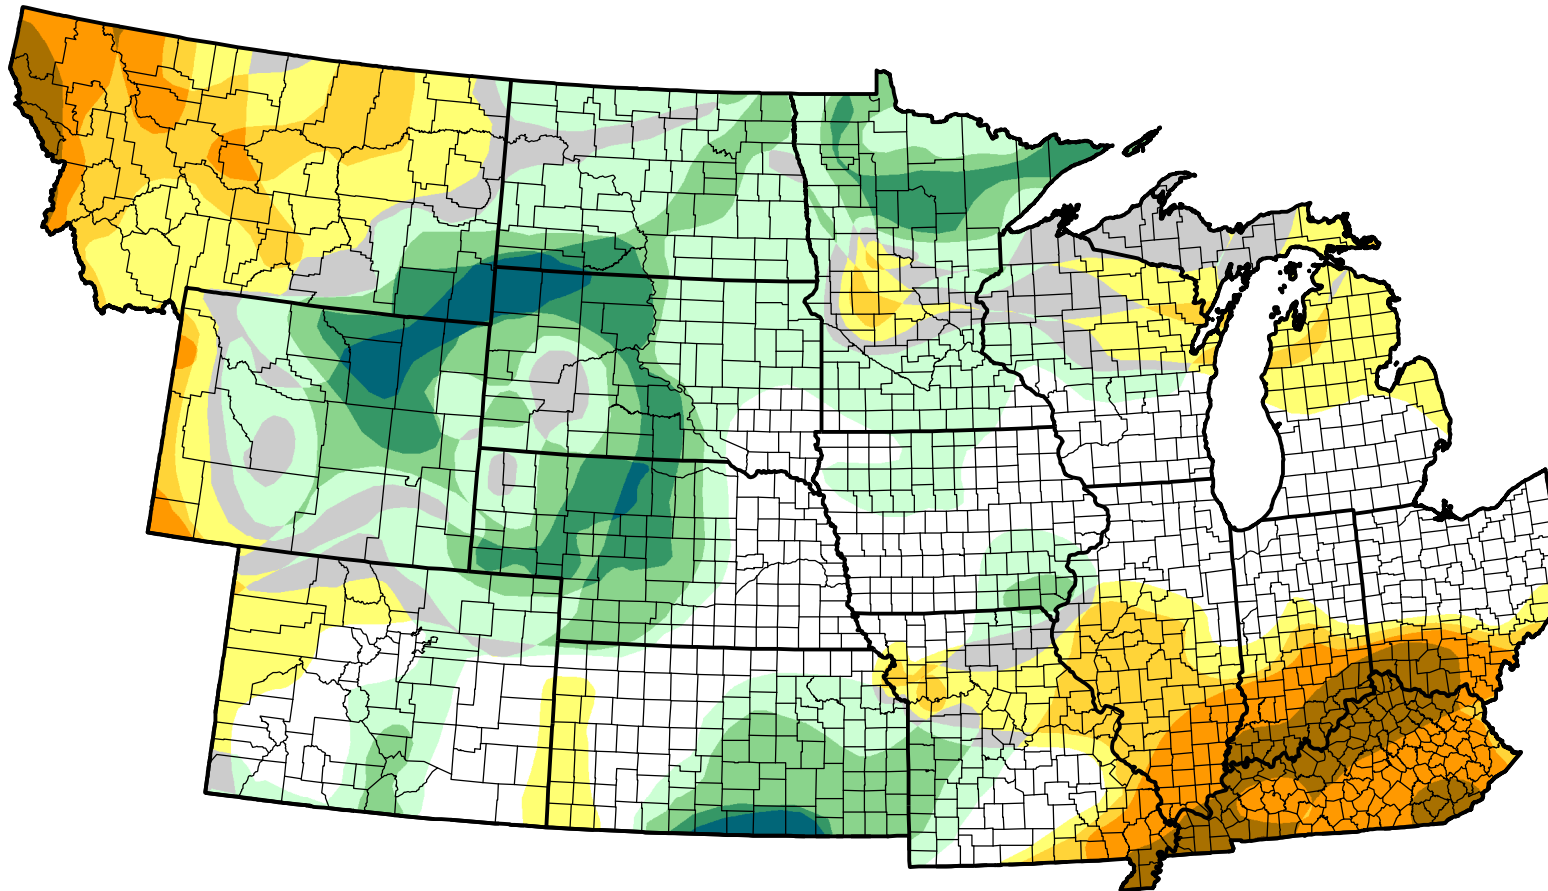

U.S. Drought Monitor Class Change - NWS Central Start of Calendar Year

September 25, 2007
compared to
January 4, 2007

droughtmonitor.unl.edu