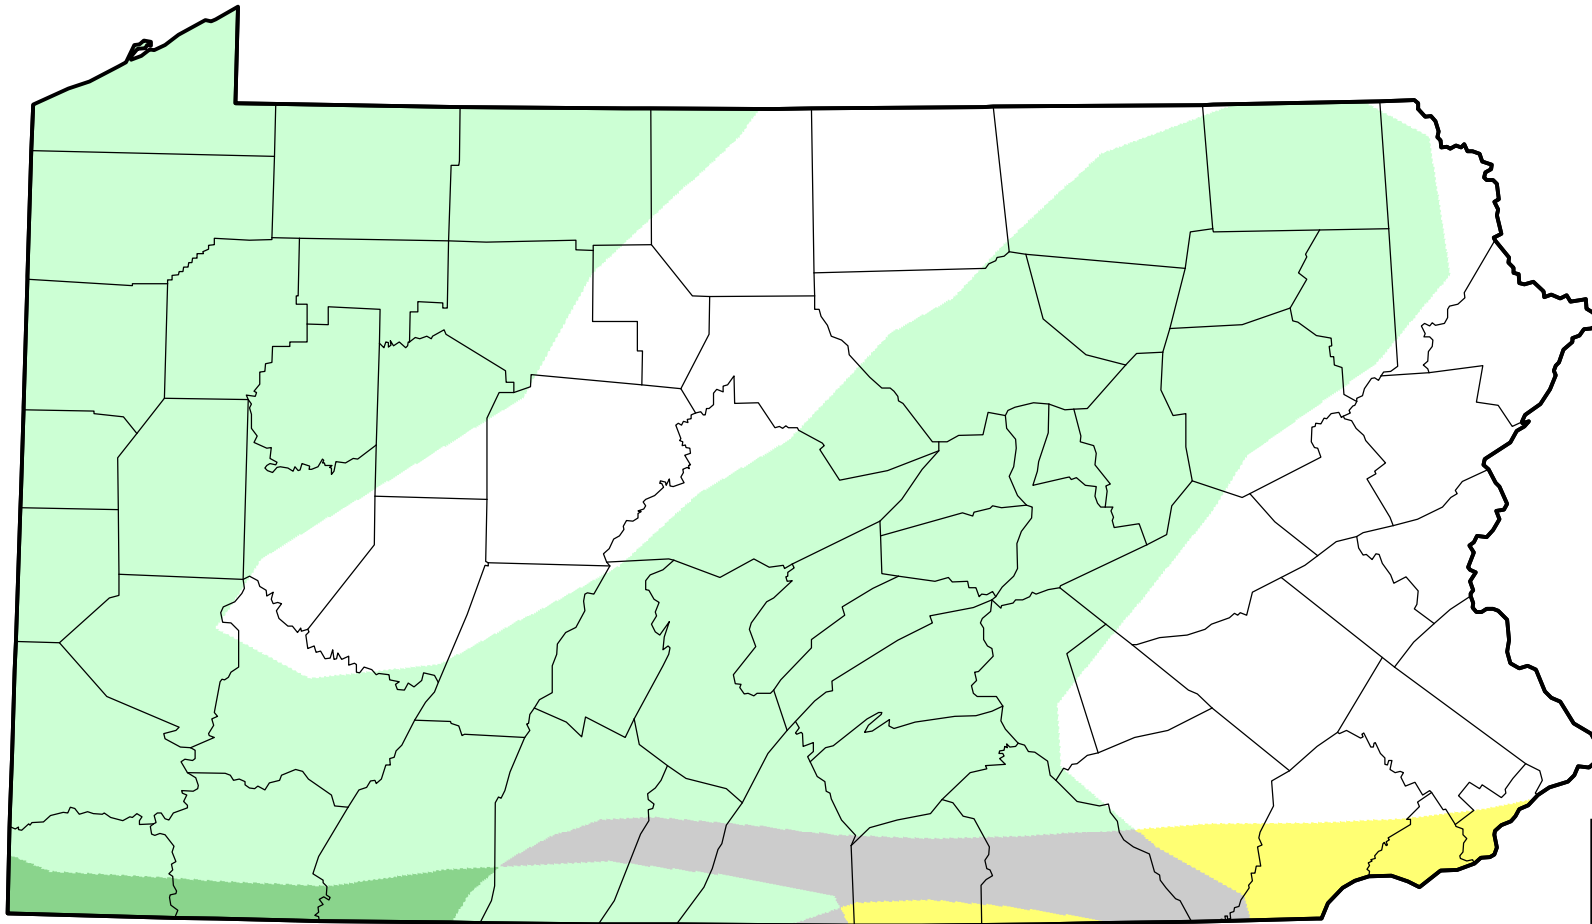

# U.S. Drought Monitor Class Change - Pennsylvania 13 Week

September 25, 2007  
compared to  
June 28, 2007

[droughtmonitor.unl.edu](http://droughtmonitor.unl.edu)

-  5 Class Degradation
-  4 Class Degradation
-  3 Class Degradation
-  2 Class Degradation
-  1 Class Degradation
-  No Change
-  1 Class Improvement
-  2 Class Improvement
-  3 Class Improvement
-  4 Class Improvement
-  5 Class Improvement