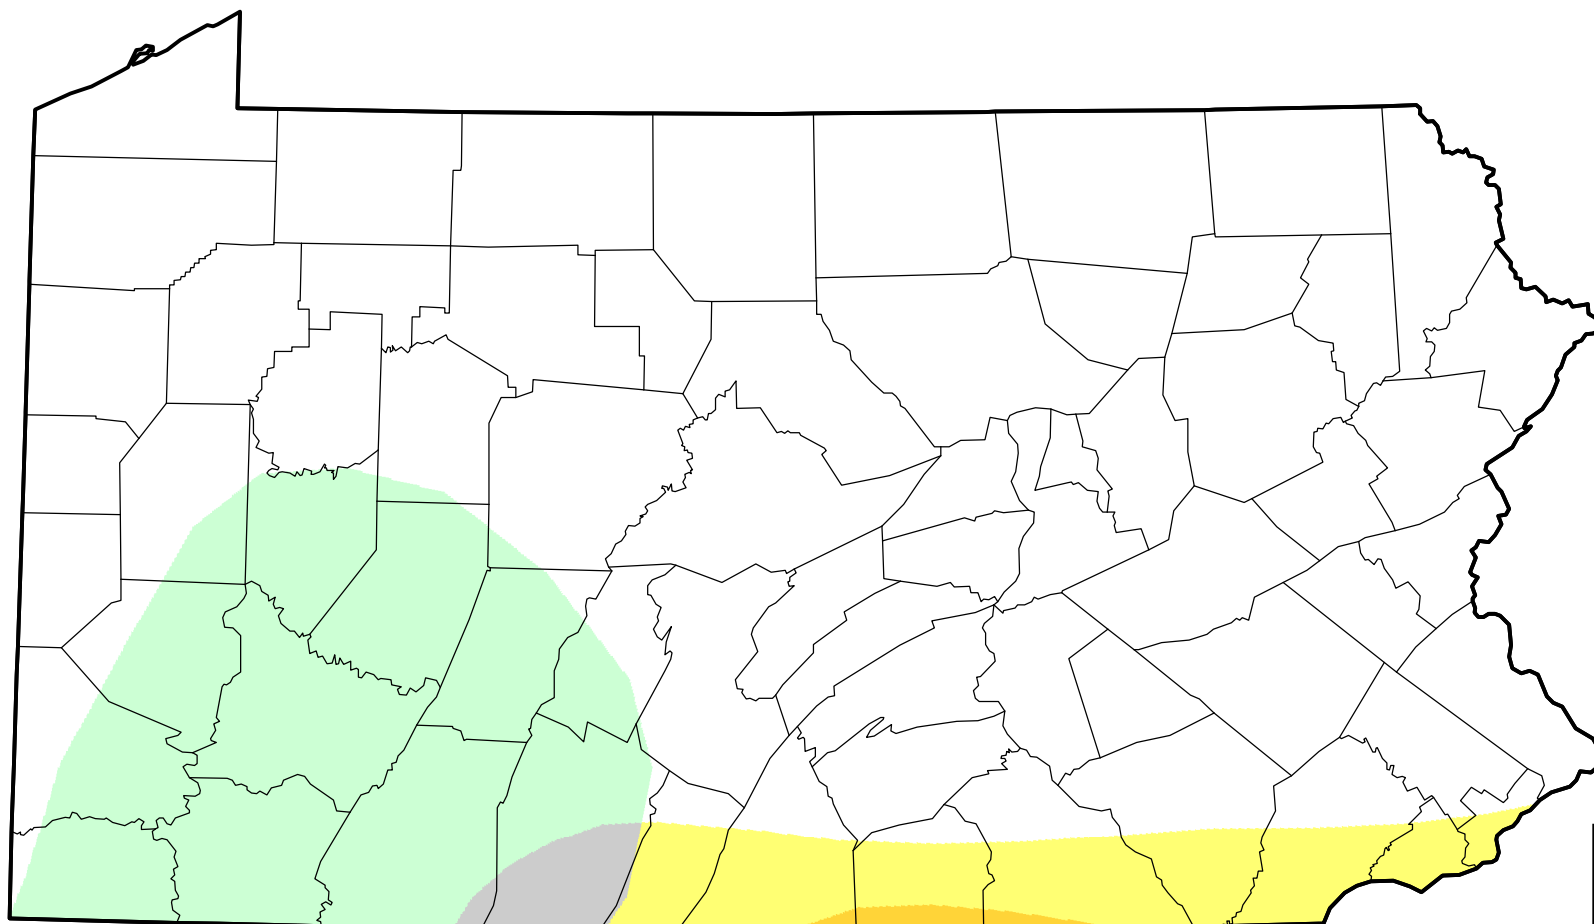

U.S. Drought Monitor Class Change - Pennsylvania

Start of Calendar Year

-  5 Class Degradation
-  4 Class Degradation
-  3 Class Degradation
-  2 Class Degradation
-  1 Class Degradation
-  No Change
-  1 Class Improvement
-  2 Class Improvement
-  3 Class Improvement
-  4 Class Improvement
-  5 Class Improvement

September 25, 2007
compared to
January 4, 2007

droughtmonitor.unl.edu