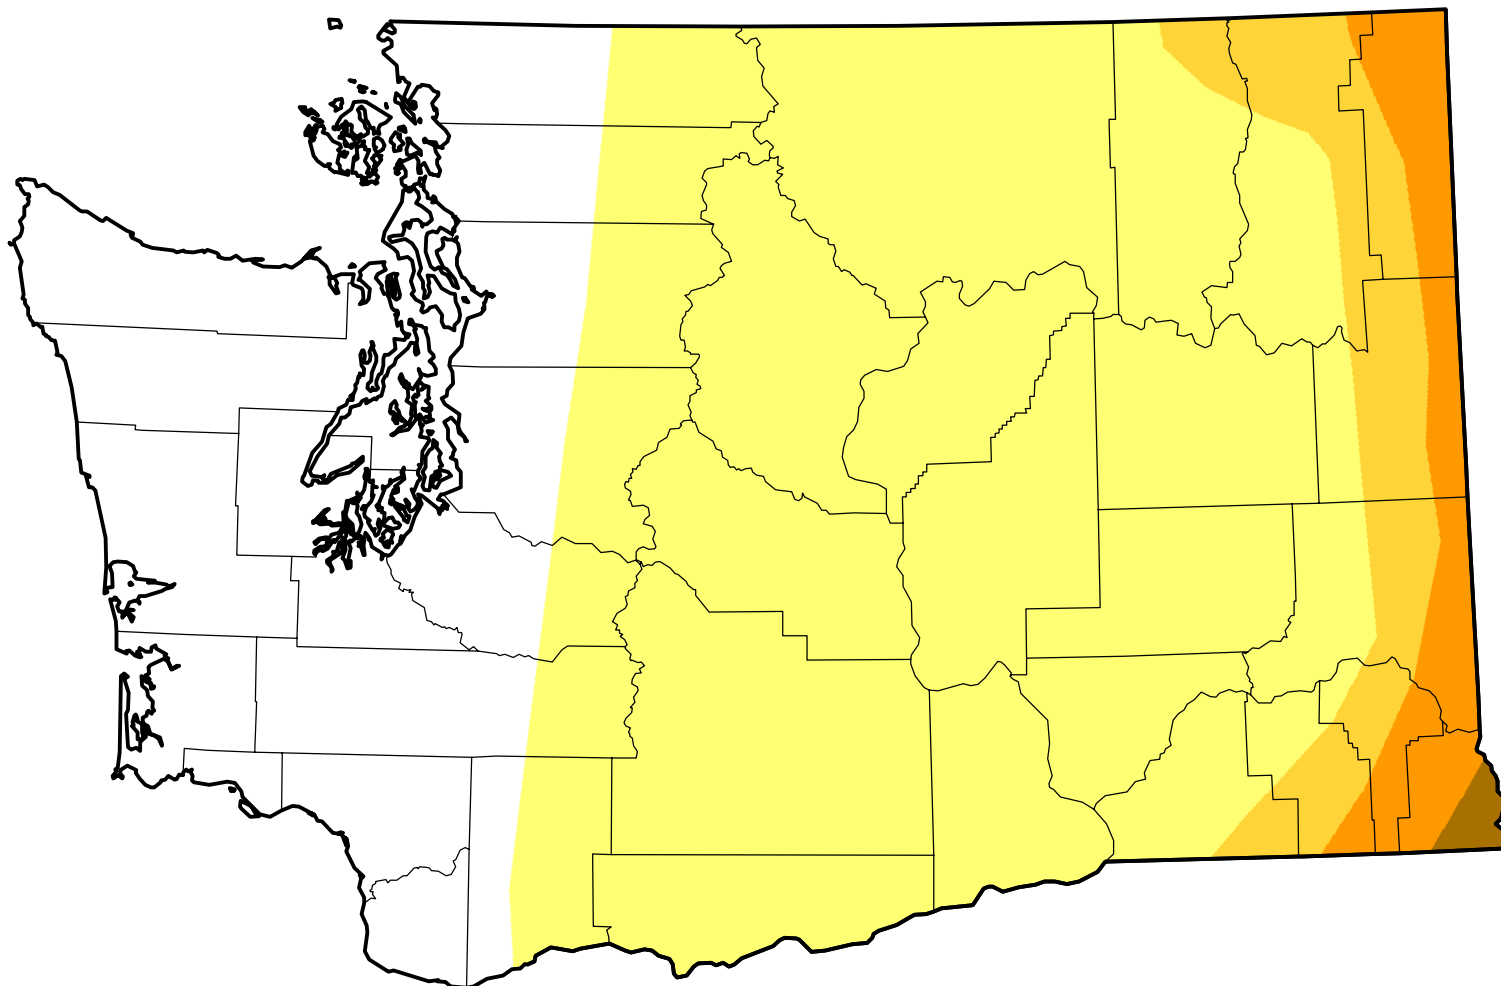

U.S. Drought Monitor Class Change - Washington

Start of Calendar Year

September 25, 2007
compared to
January 4, 2007

droughtmonitor.unl.edu