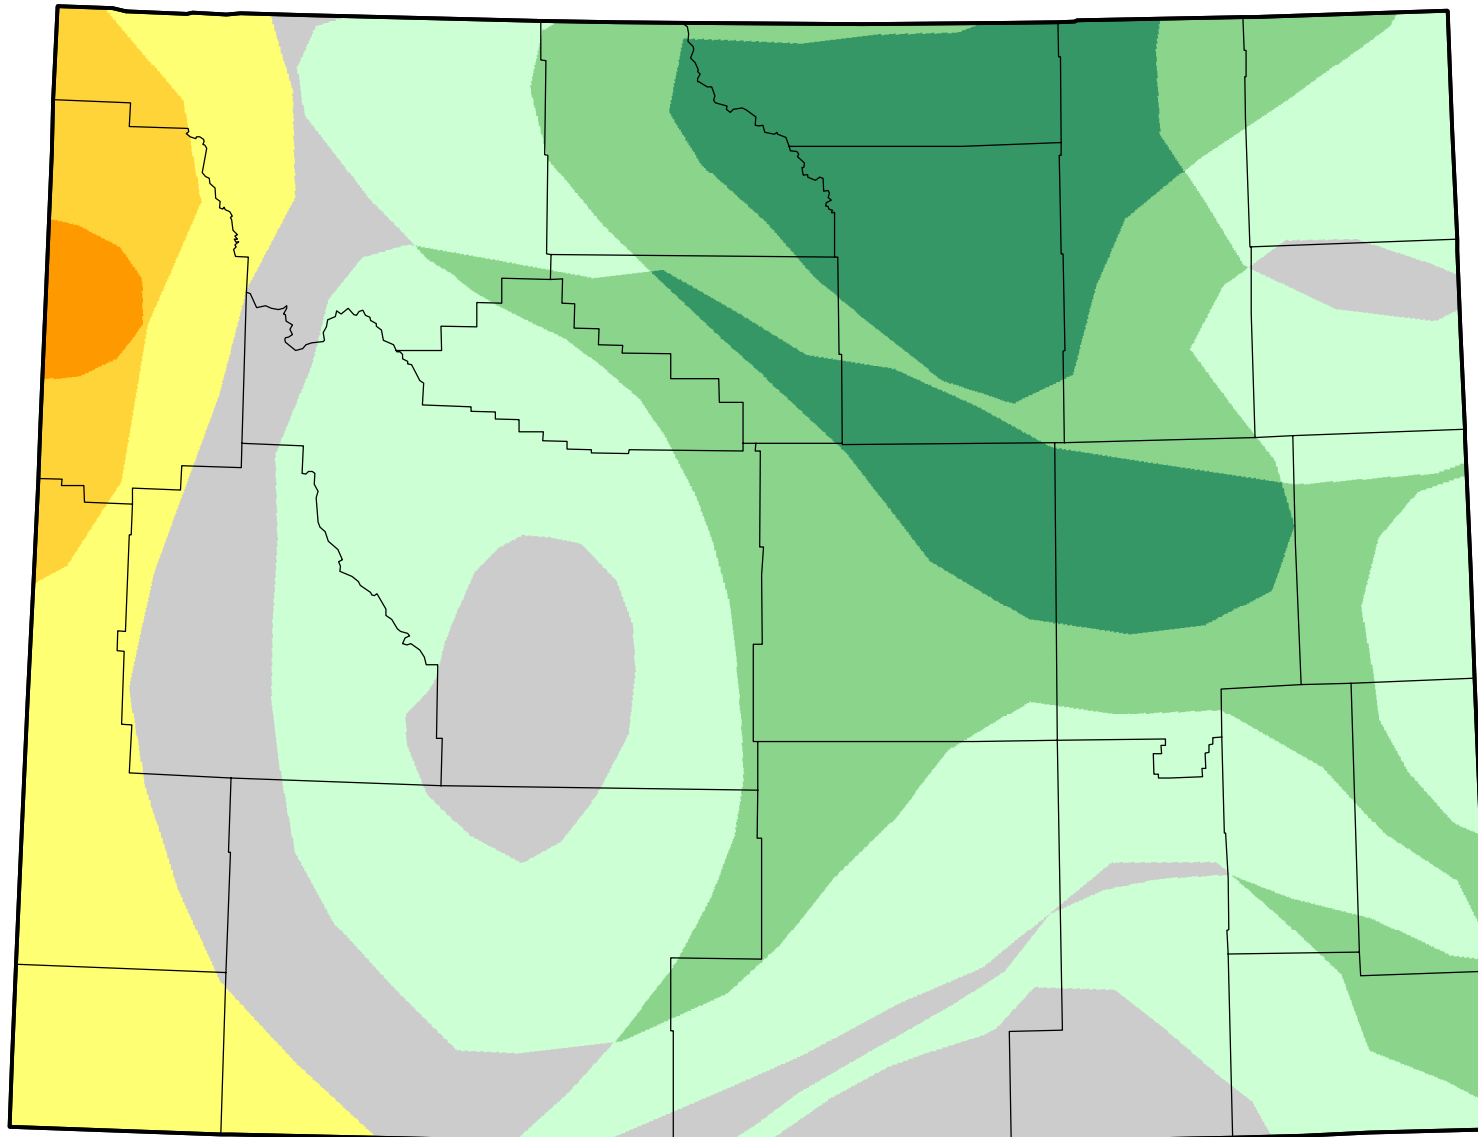

U.S. Drought Monitor Class Change - Wyoming

26 Week

September 25, 2007
compared to
March 29, 2007

droughtmonitor.unl.edu

- | | |
|---|---------------------|
|  | 5 Class Degradation |
|  | 4 Class Degradation |
|  | 3 Class Degradation |
|  | 2 Class Degradation |
|  | 1 Class Degradation |
|  | No Change |
|  | 1 Class Improvement |
|  | 2 Class Improvement |
|  | 3 Class Improvement |
|  | 4 Class Improvement |
|  | 5 Class Improvement |