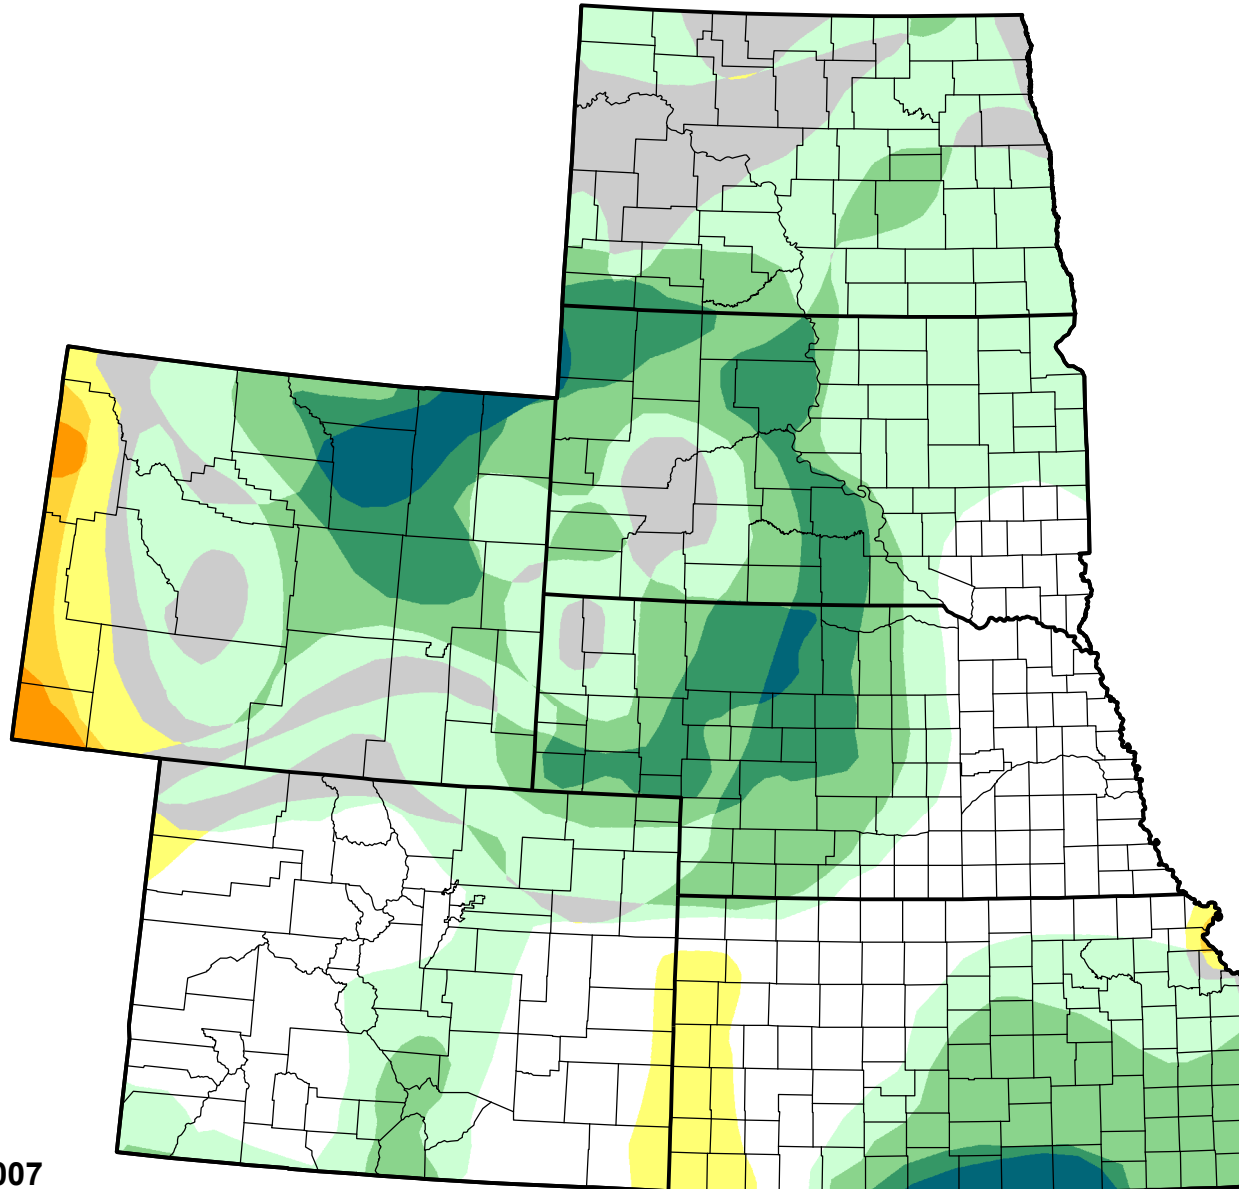

U.S. Drought Monitor Class Change - High Plains

Start of Calendar Year

October 2, 2007
compared to
January 4, 2007

droughtmonitor.unl.edu

- 5 Class Degradation
- 4 Class Degradation
- 3 Class Degradation
- 2 Class Degradation
- 1 Class Degradation
- No Change
- 1 Class Improvement
- 2 Class Improvement
- 3 Class Improvement
- 4 Class Improvement
- 5 Class Improvement