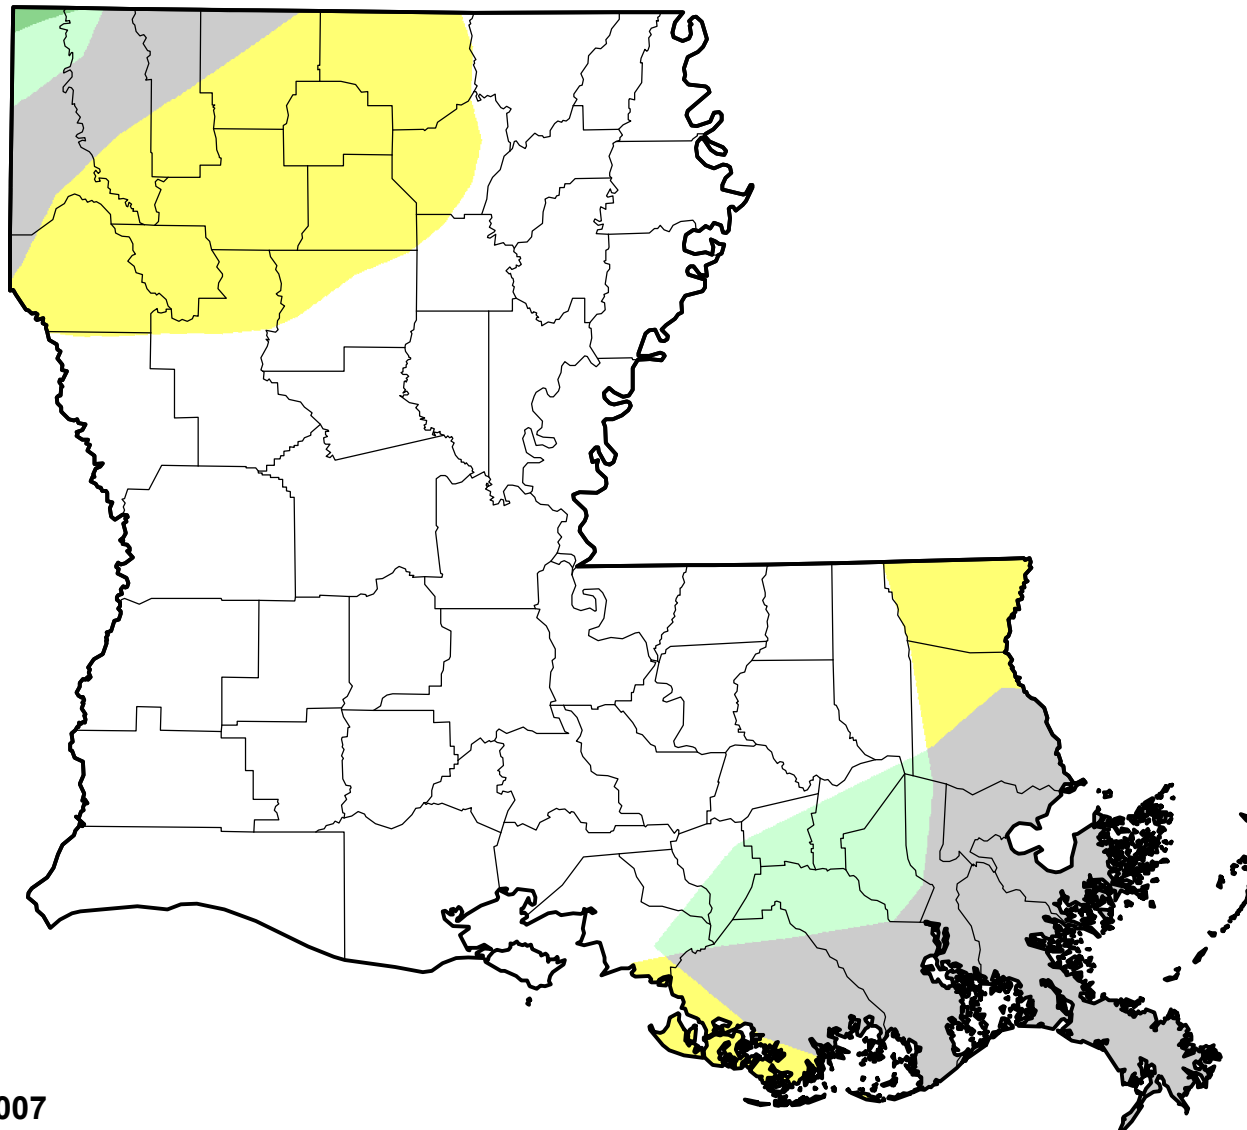

# U.S. Drought Monitor Class Change - Louisiana

Start of Calendar Year

October 2, 2007  
compared to  
January 4, 2007

[droughtmonitor.unl.edu](http://droughtmonitor.unl.edu)

-  5 Class Degradation
-  4 Class Degradation
-  3 Class Degradation
-  2 Class Degradation
-  1 Class Degradation
-  No Change
-  1 Class Improvement
-  2 Class Improvement
-  3 Class Improvement
-  4 Class Improvement
-  5 Class Improvement