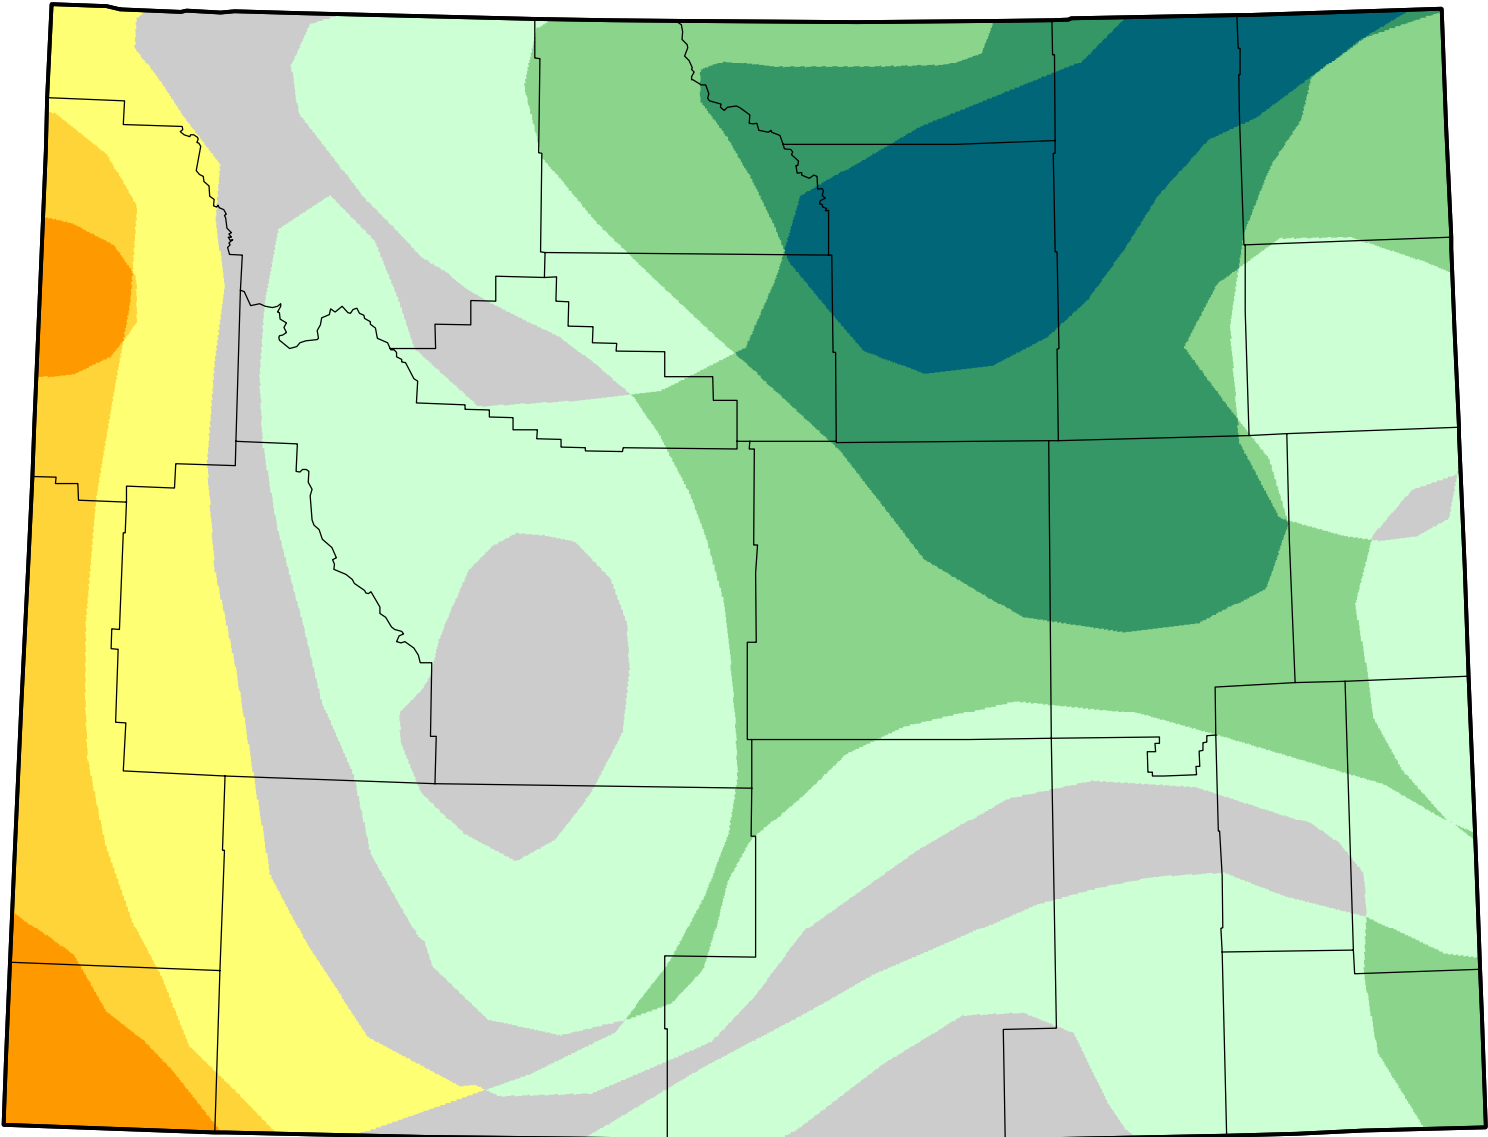

U.S. Drought Monitor Class Change - Wyoming

Start of Calendar Year

October 2, 2007
compared to
January 4, 2007

droughtmonitor.unl.edu

- 5 Class Degradation
- 4 Class Degradation
- 3 Class Degradation
- 2 Class Degradation
- 1 Class Degradation
- No Change
- 1 Class Improvement
- 2 Class Improvement
- 3 Class Improvement
- 4 Class Improvement
- 5 Class Improvement