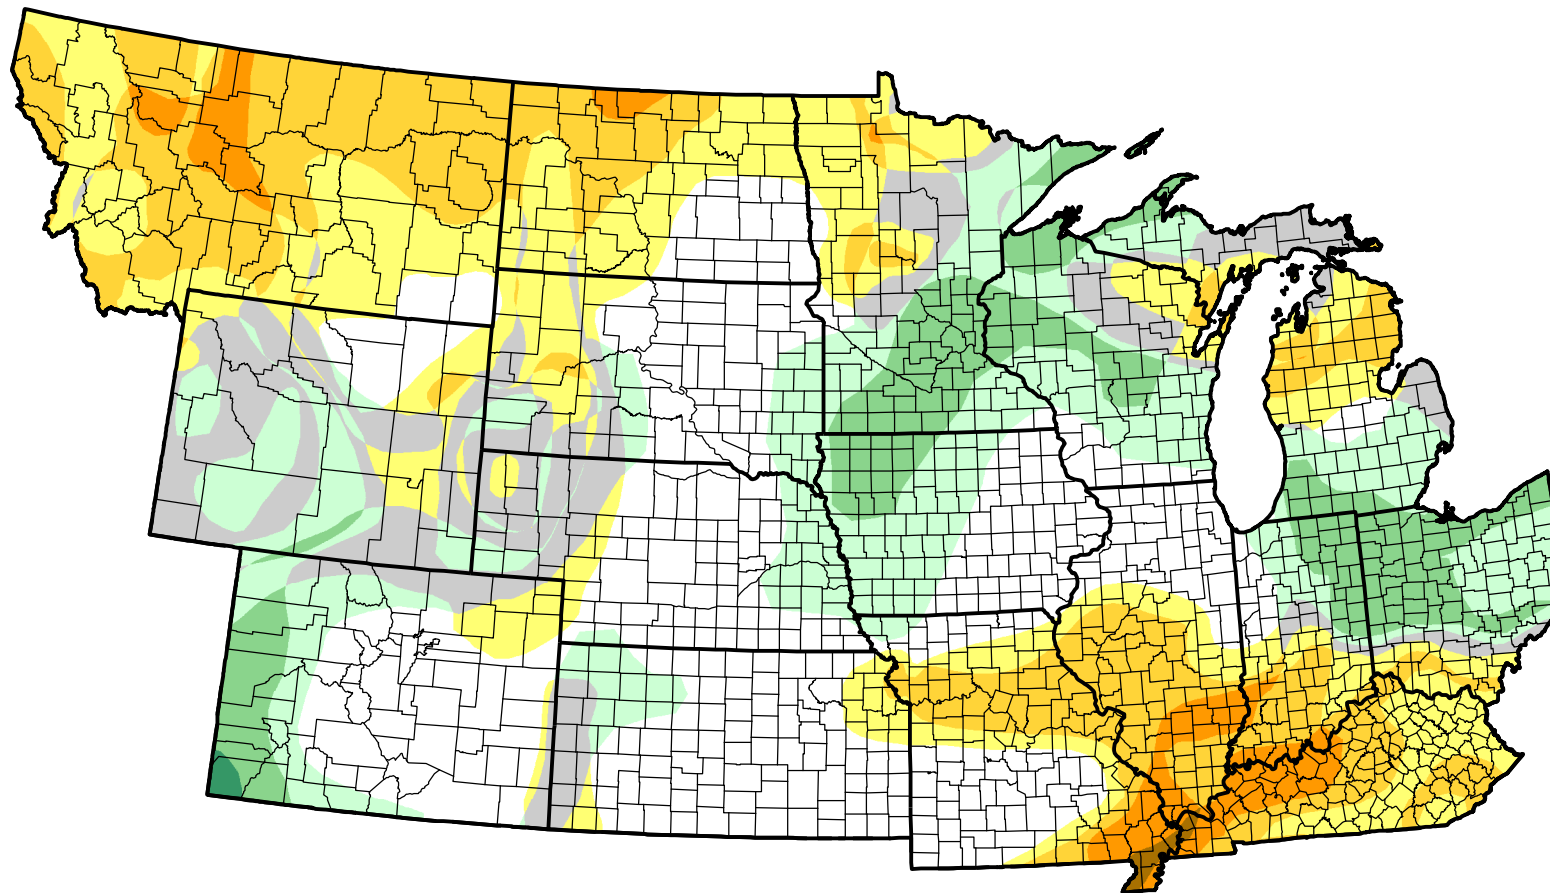

U.S. Drought Monitor Class Change - NWS Central 13 Week

October 9, 2007
compared to
July 12, 2007

droughtmonitor.unl.edu

-  5 Class Degradation
-  4 Class Degradation
-  3 Class Degradation
-  2 Class Degradation
-  1 Class Degradation
-  No Change
-  1 Class Improvement
-  2 Class Improvement
-  3 Class Improvement
-  4 Class Improvement
-  5 Class Improvement