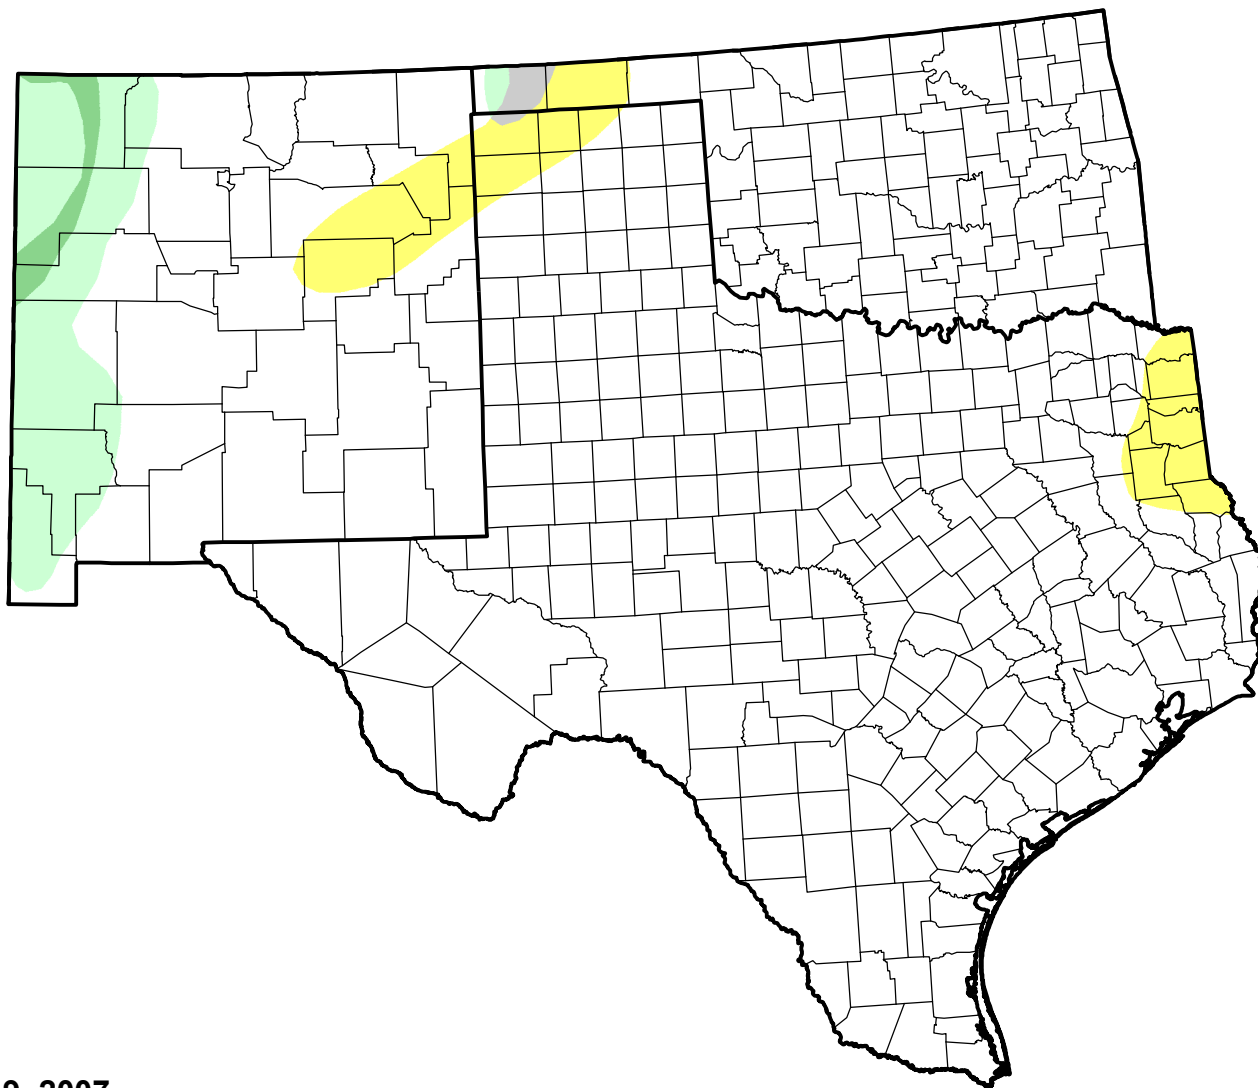

# U.S. Drought Monitor Class Change - Southern Plains RDEWS

## 8 Week

October 9, 2007  
compared to  
August 16, 2007

[droughtmonitor.unl.edu](http://droughtmonitor.unl.edu)

-  5 Class Degradation
-  4 Class Degradation
-  3 Class Degradation
-  2 Class Degradation
-  1 Class Degradation
-  No Change
-  1 Class Improvement
-  2 Class Improvement
-  3 Class Improvement
-  4 Class Improvement
-  5 Class Improvement