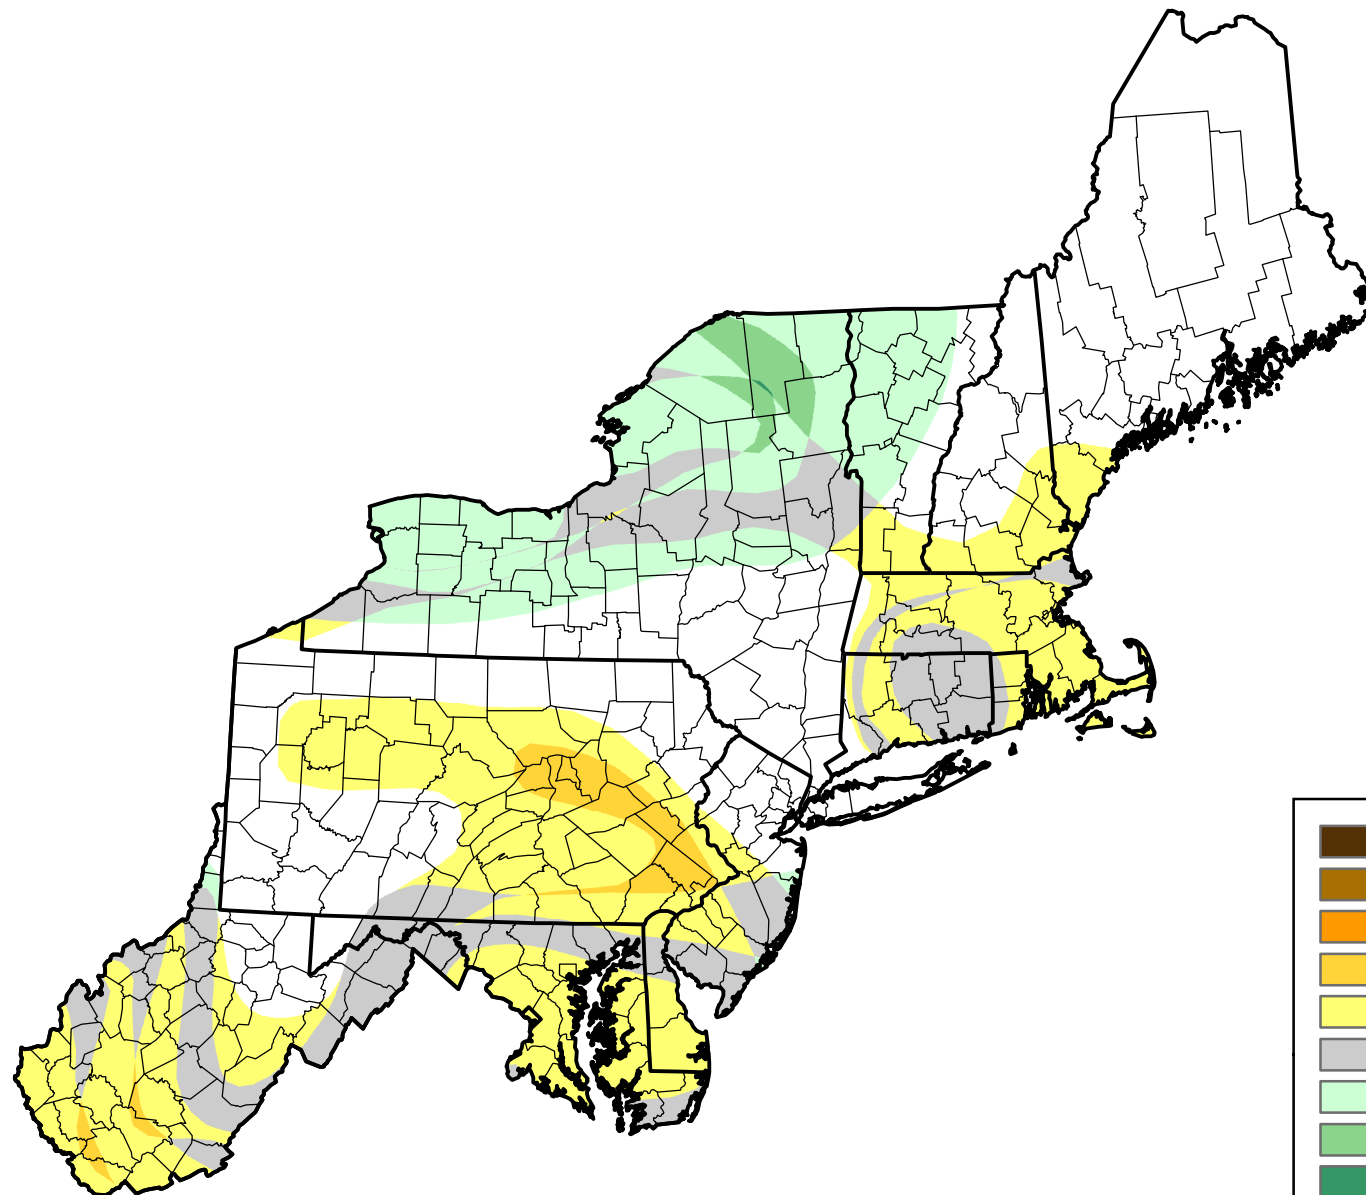

U.S. Drought Monitor Class Change - Northeast

Start of Water Year

October 16, 2007
compared to
September 27, 2007

droughtmonitor.unl.edu

-  5 Class Degradation
-  4 Class Degradation
-  3 Class Degradation
-  2 Class Degradation
-  1 Class Degradation
-  No Change
-  1 Class Improvement
-  2 Class Improvement
-  3 Class Improvement
-  4 Class Improvement
-  5 Class Improvement