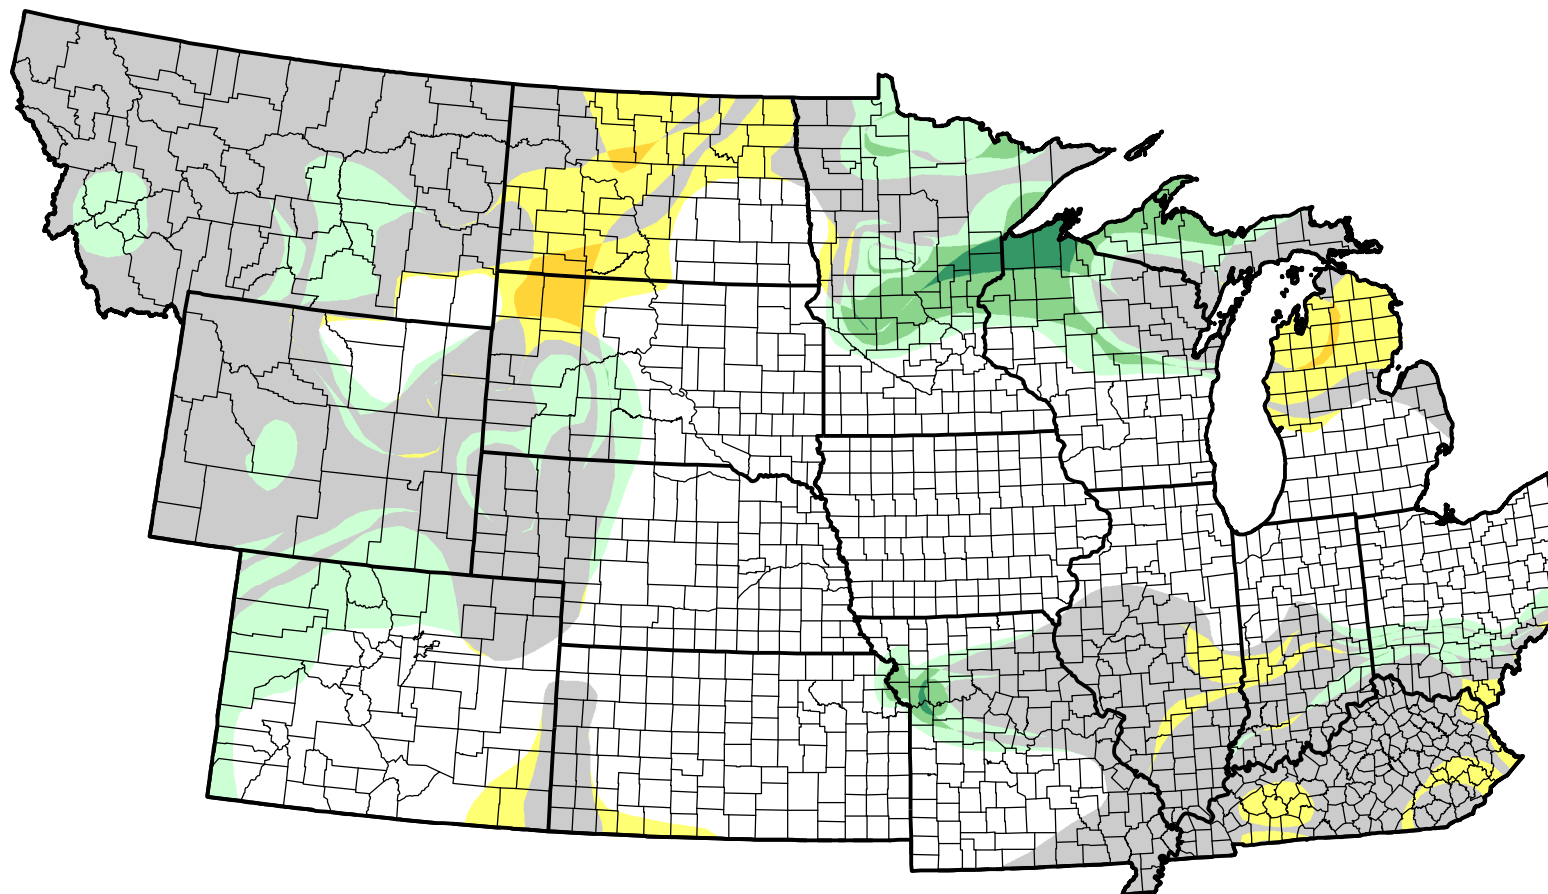

U.S. Drought Monitor Class Change - NWS Central Start of Water Year

-  5 Class Degradation
-  4 Class Degradation
-  3 Class Degradation
-  2 Class Degradation
-  1 Class Degradation
-  No Change
-  1 Class Improvement
-  2 Class Improvement
-  3 Class Improvement
-  4 Class Improvement
-  5 Class Improvement

October 16, 2007
compared to
September 27, 2007

droughtmonitor.unl.edu