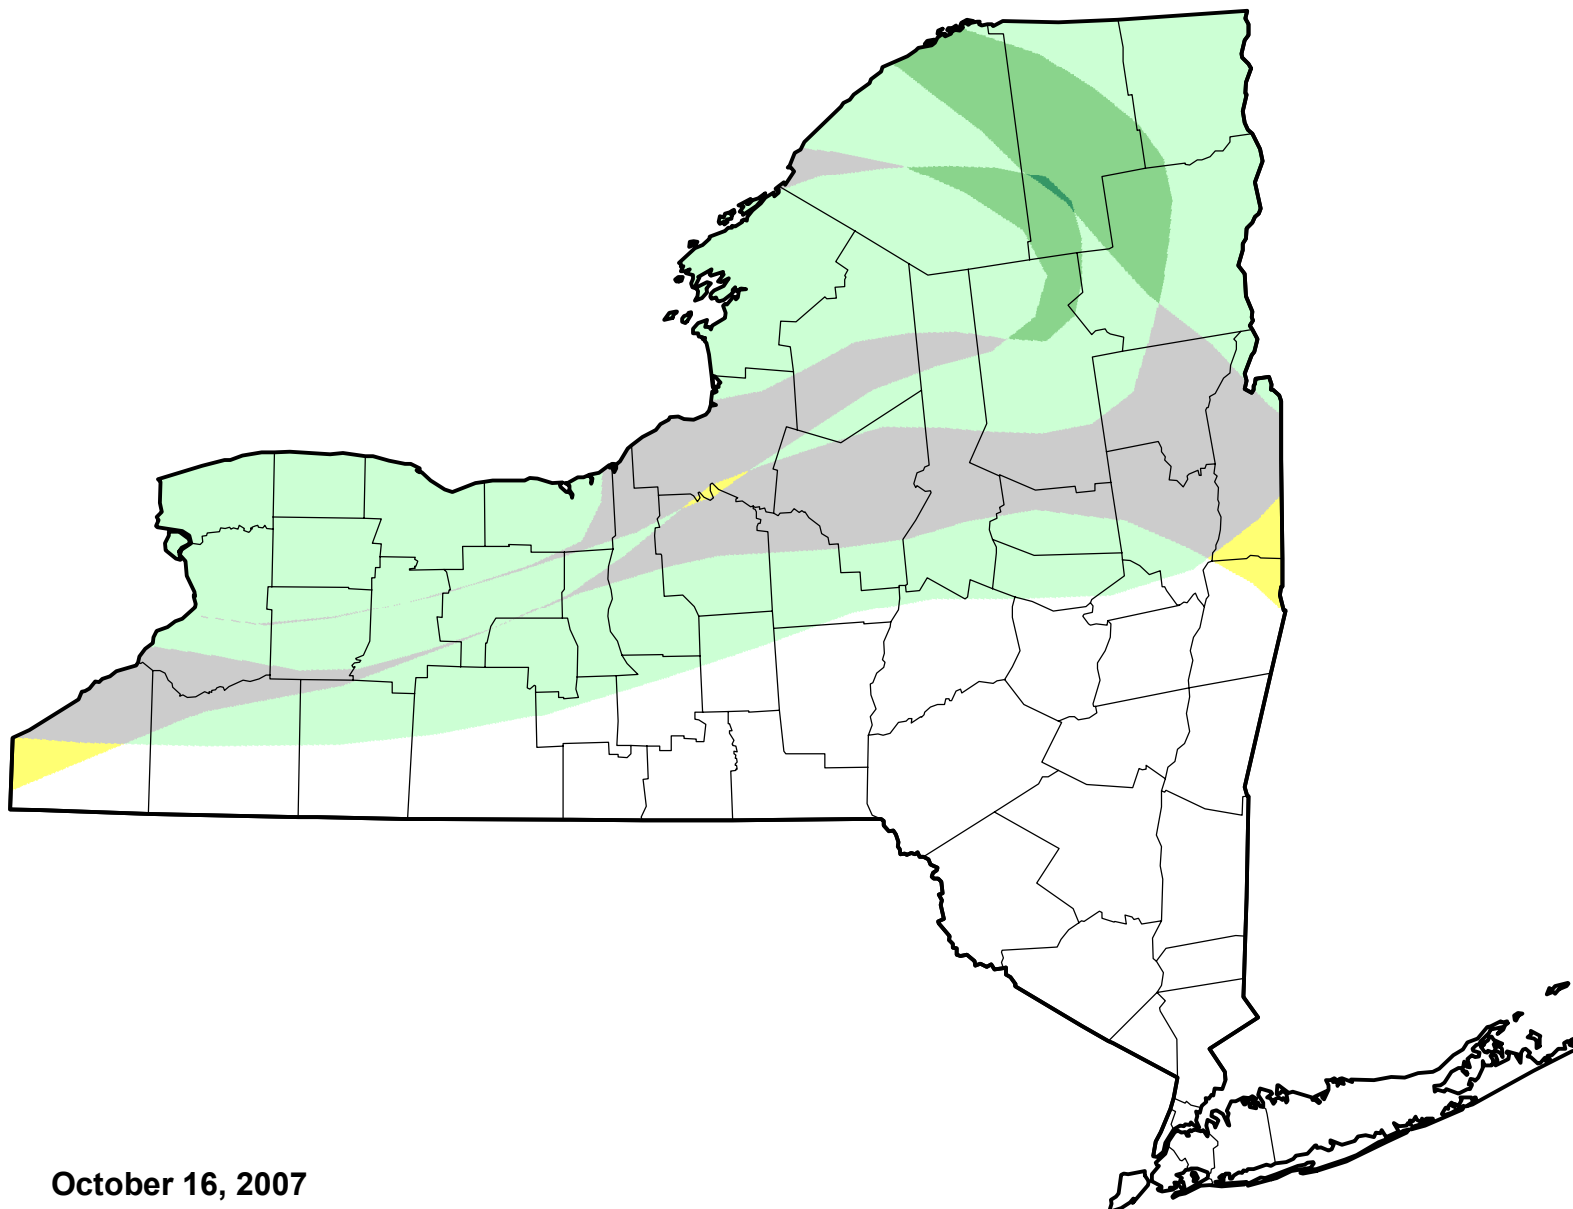

# U.S. Drought Monitor Class Change - New York

## Start of Water Year

October 16, 2007  
compared to  
September 27, 2007

[droughtmonitor.unl.edu](http://droughtmonitor.unl.edu)

-  5 Class Degradation
-  4 Class Degradation
-  3 Class Degradation
-  2 Class Degradation
-  1 Class Degradation
-  No Change
-  1 Class Improvement
-  2 Class Improvement
-  3 Class Improvement
-  4 Class Improvement
-  5 Class Improvement