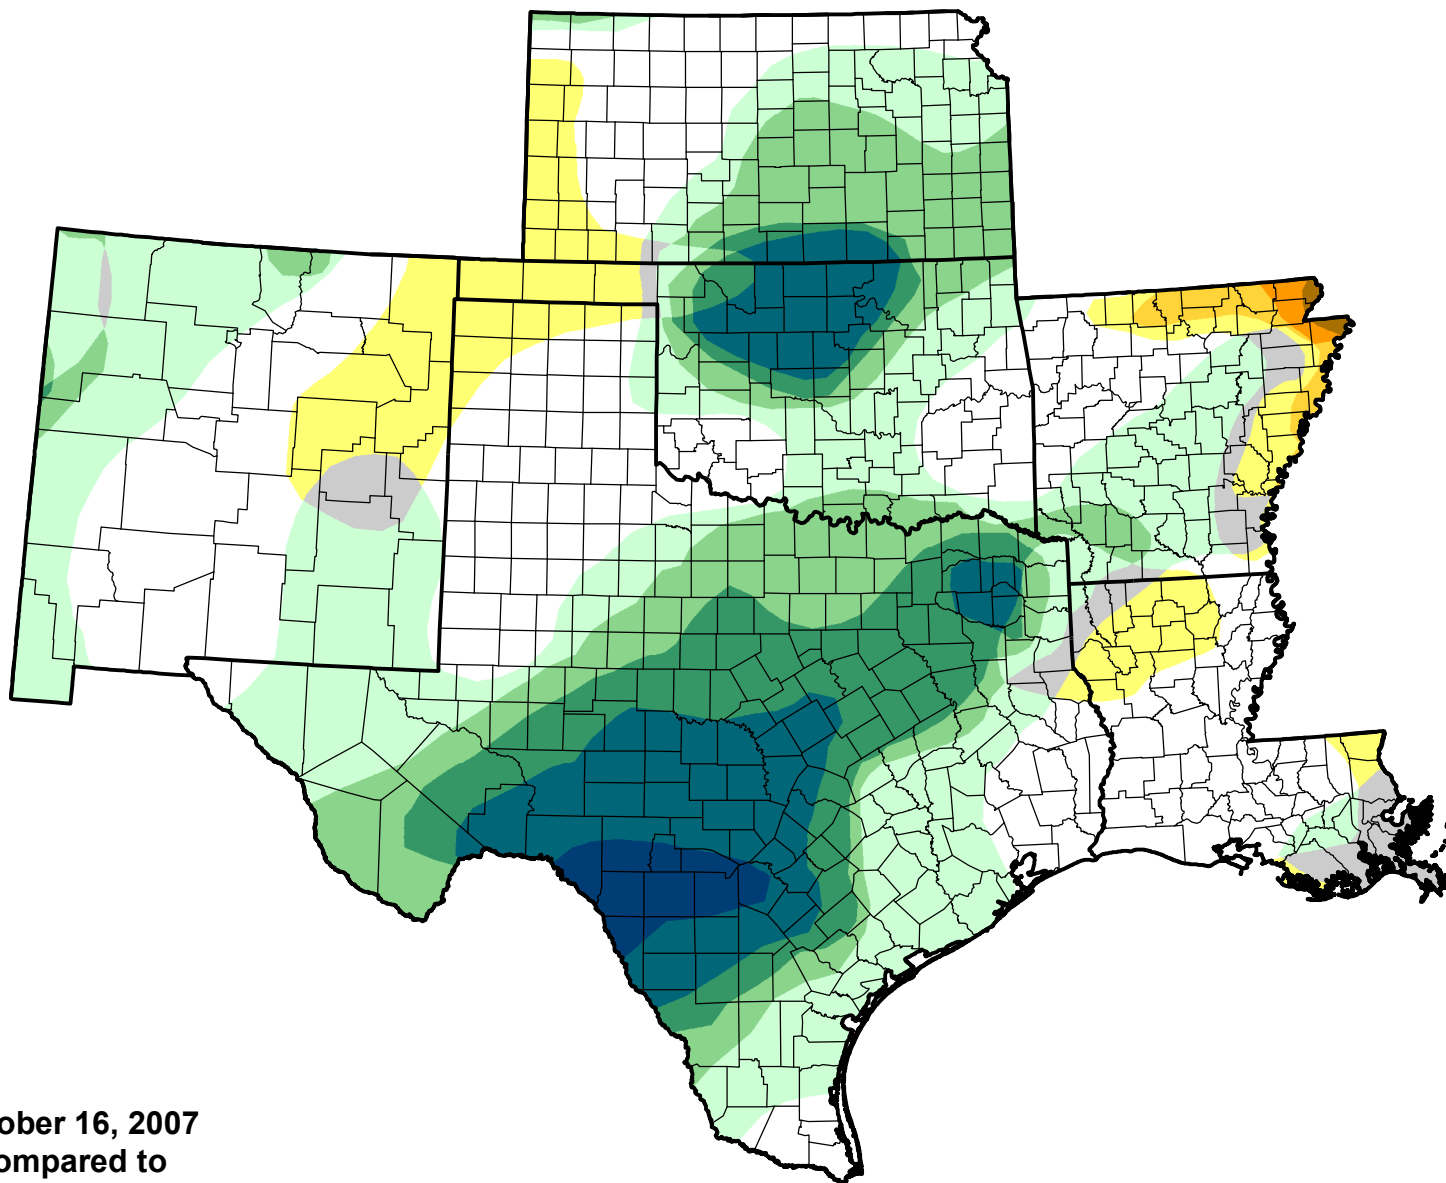

U.S. Drought Monitor Class Change - SCIPP

Start of Calendar Year

October 16, 2007
compared to
January 4, 2007

droughtmonitor.unl.edu

-  5 Class Degradation
-  4 Class Degradation
-  3 Class Degradation
-  2 Class Degradation
-  1 Class Degradation
-  No Change
-  1 Class Improvement
-  2 Class Improvement
-  3 Class Improvement
-  4 Class Improvement
-  5 Class Improvement