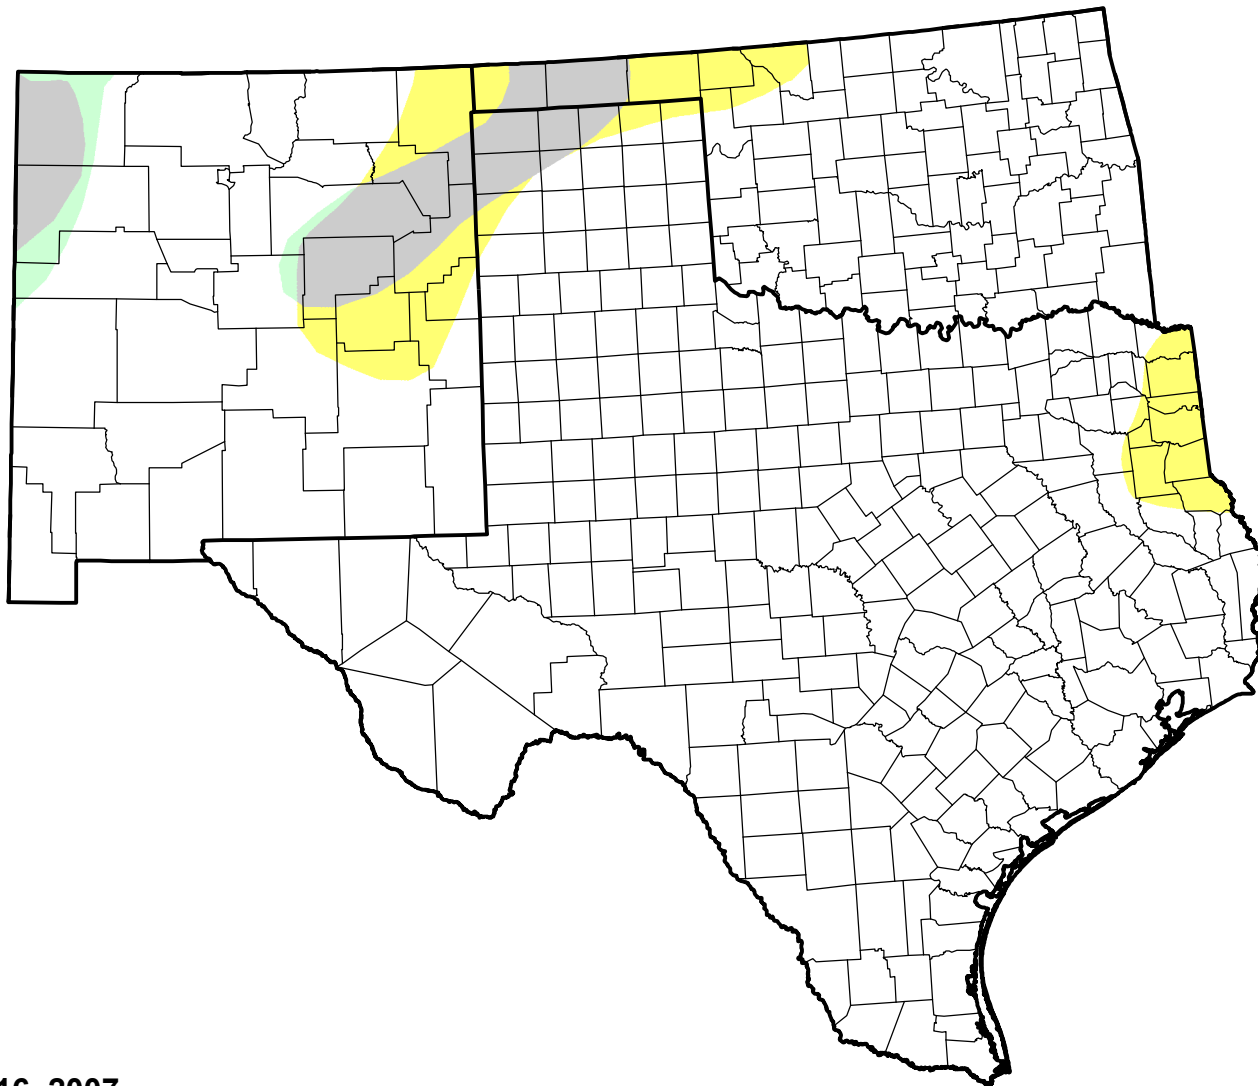

U.S. Drought Monitor Class Change - Southern Plains RDEWS

4 Week

October 16, 2007
compared to
September 20, 2007

droughtmonitor.unl.edu

- | | |
|---|---------------------|
|  | 5 Class Degradation |
|  | 4 Class Degradation |
|  | 3 Class Degradation |
|  | 2 Class Degradation |
|  | 1 Class Degradation |
|  | No Change |
|  | 1 Class Improvement |
|  | 2 Class Improvement |
|  | 3 Class Improvement |
|  | 4 Class Improvement |
|  | 5 Class Improvement |