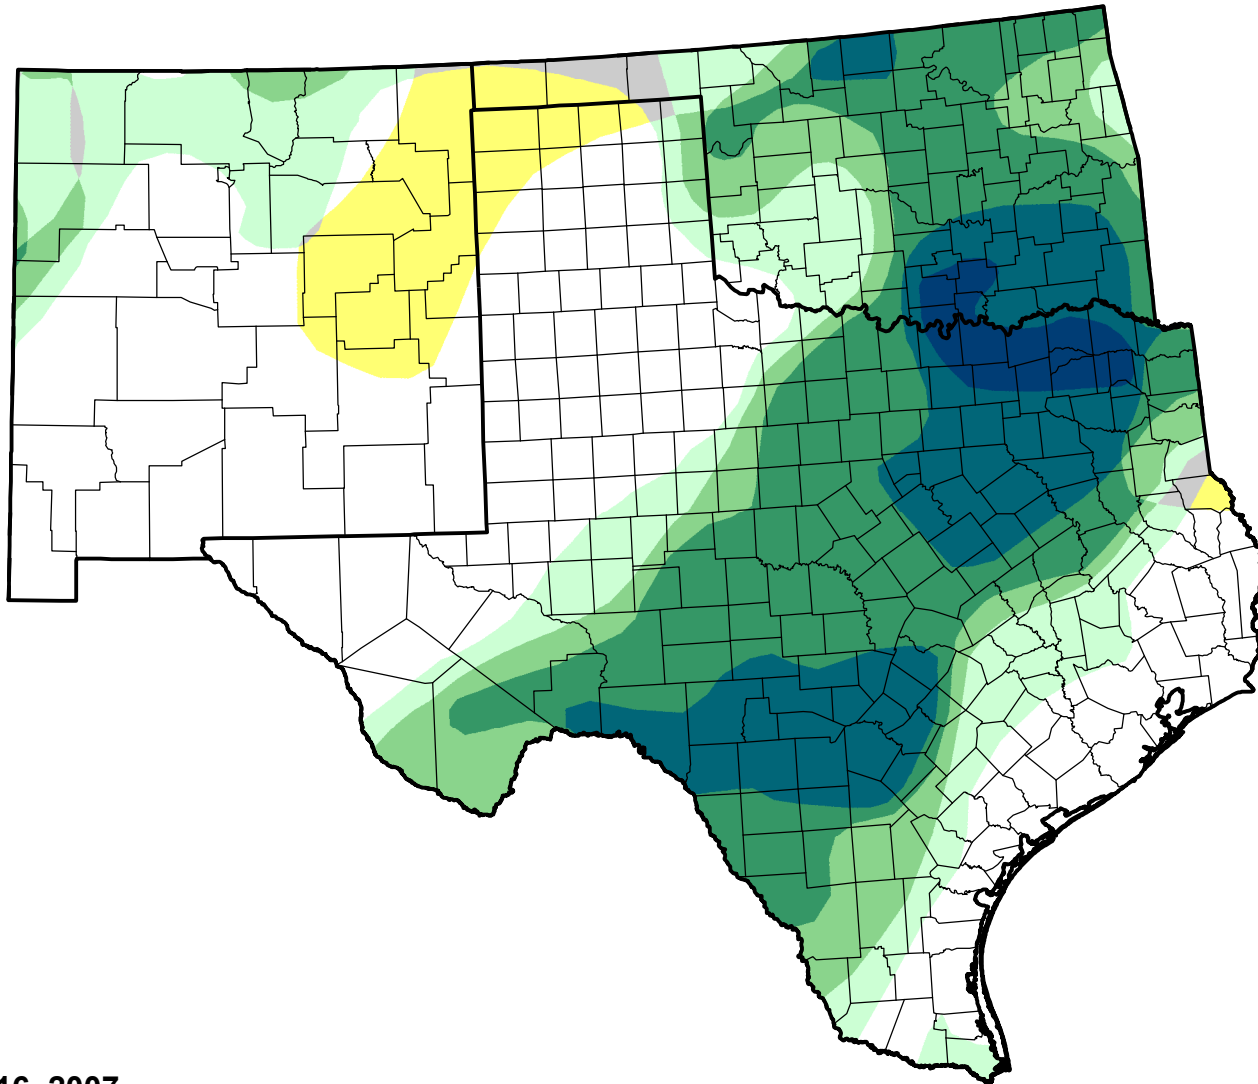

U.S. Drought Monitor Class Change - Southern Plains RDEWS

52 Week

October 16, 2007
compared to
October 19, 2006

droughtmonitor.unl.edu

-  5 Class Degradation
-  4 Class Degradation
-  3 Class Degradation
-  2 Class Degradation
-  1 Class Degradation
-  No Change
-  1 Class Improvement
-  2 Class Improvement
-  3 Class Improvement
-  4 Class Improvement
-  5 Class Improvement