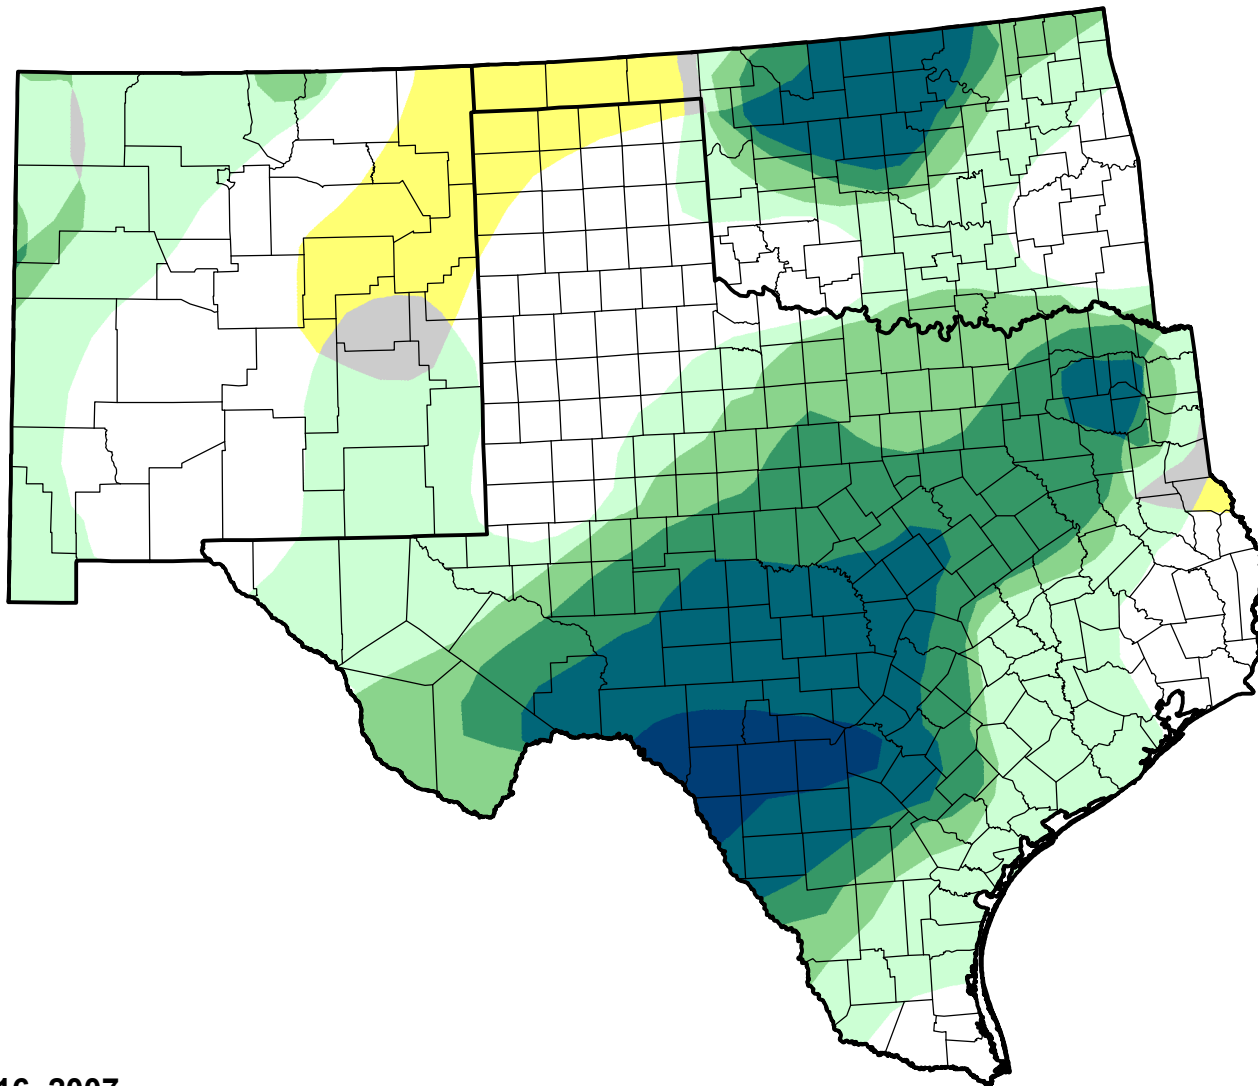

U.S. Drought Monitor Class Change - Southern Plains RDEWS

Start of Calendar Year

October 16, 2007
compared to
January 4, 2007

droughtmonitor.unl.edu

-  5 Class Degradation
-  4 Class Degradation
-  3 Class Degradation
-  2 Class Degradation
-  1 Class Degradation
-  No Change
-  1 Class Improvement
-  2 Class Improvement
-  3 Class Improvement
-  4 Class Improvement
-  5 Class Improvement