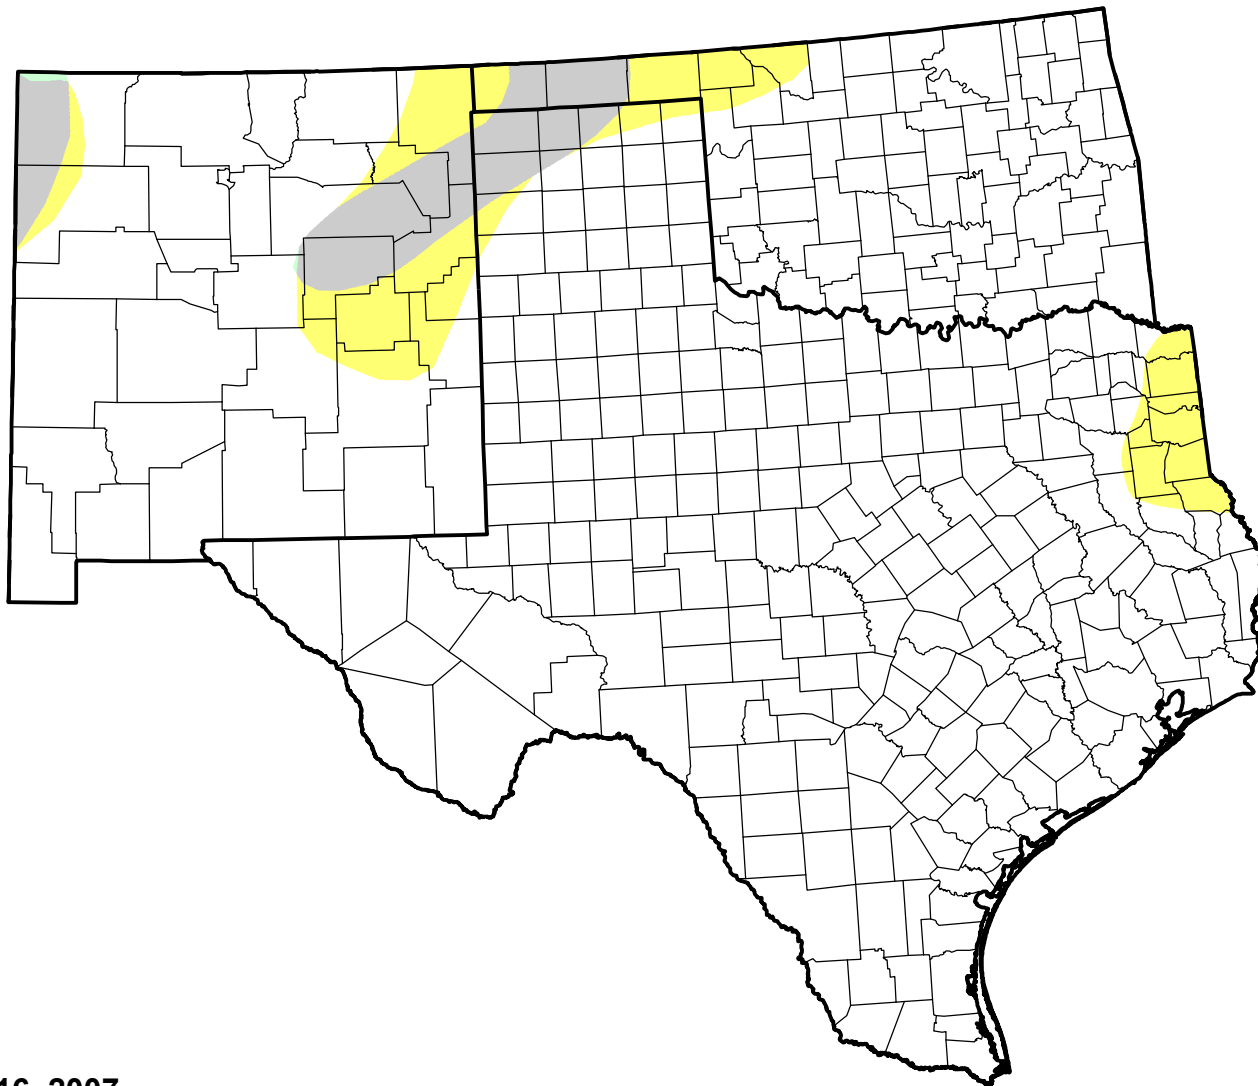

U.S. Drought Monitor Class Change - Southern Plains RDEWS Start of Water Year

October 16, 2007
compared to
September 27, 2007

droughtmonitor.unl.edu