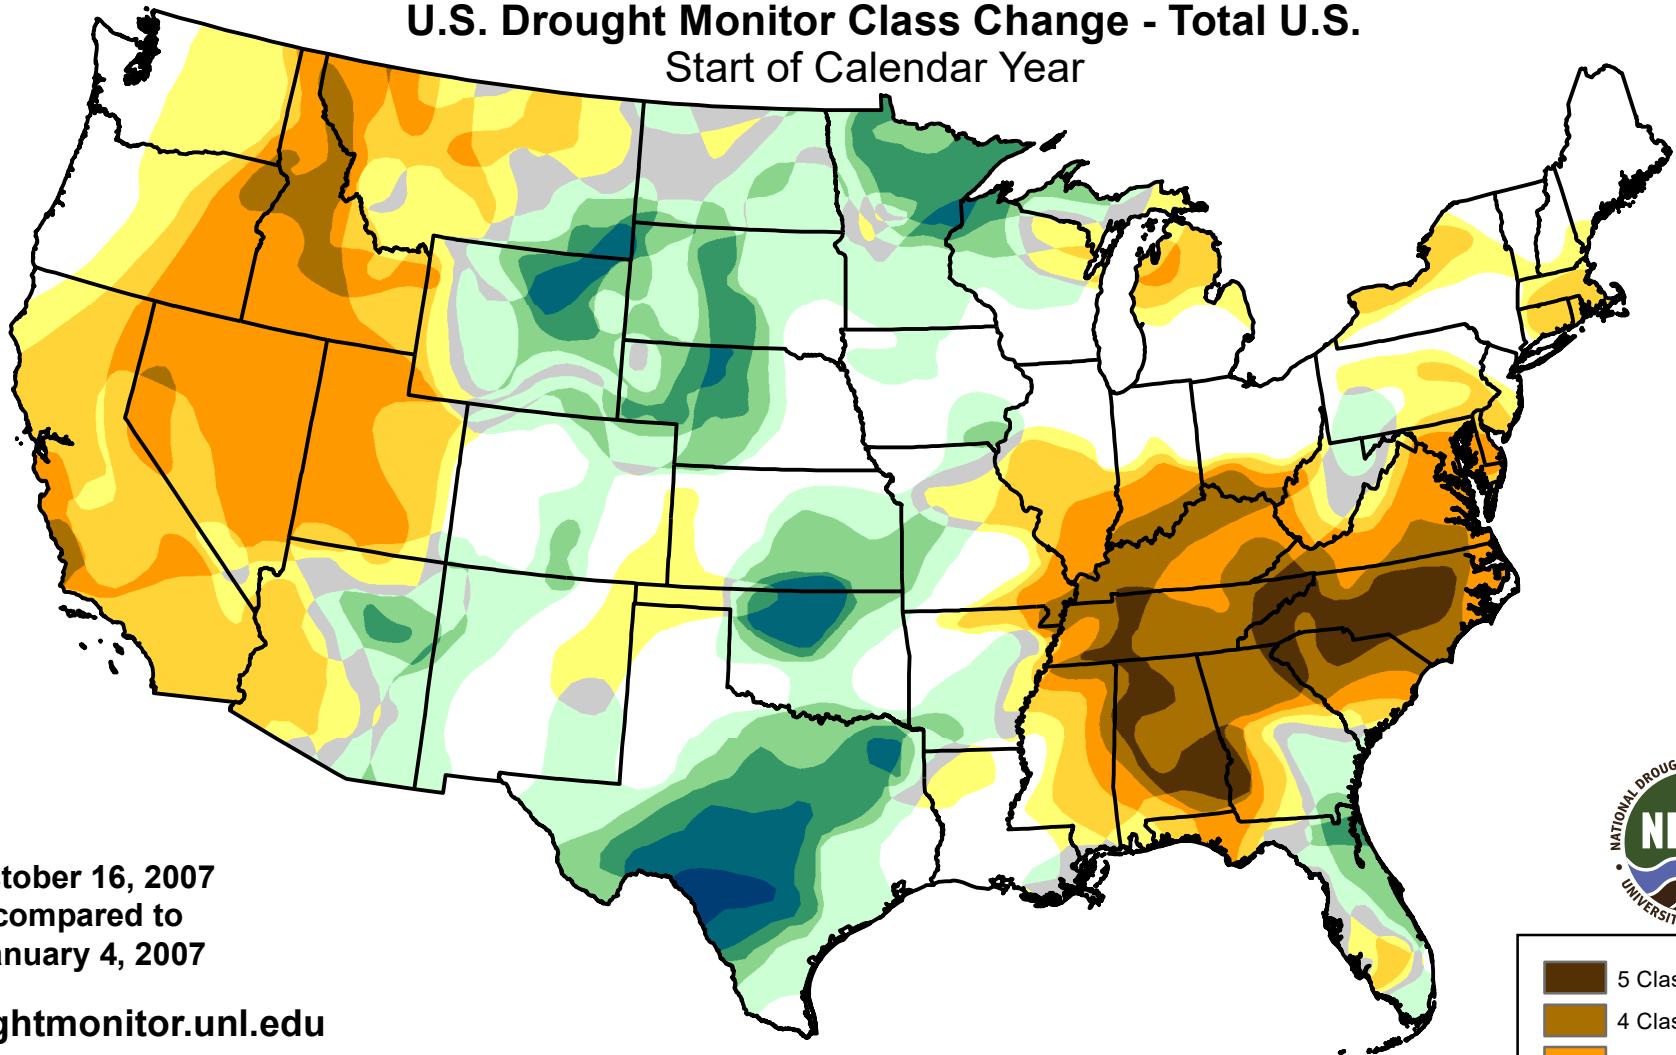

U.S. Drought Monitor Class Change - Total U.S. Start of Calendar Year

October 16, 2007
compared to
January 4, 2007

droughtmonitor.unl.edu

-  5 Class Degradation
-  4 Class Degradation
-  3 Class Degradation
-  2 Class Degradation
-  1 Class Degradation
-  No Change
-  1 Class Improvement
-  2 Class Improvement
-  3 Class Improvement
-  4 Class Improvement
-  5 Class Improvement