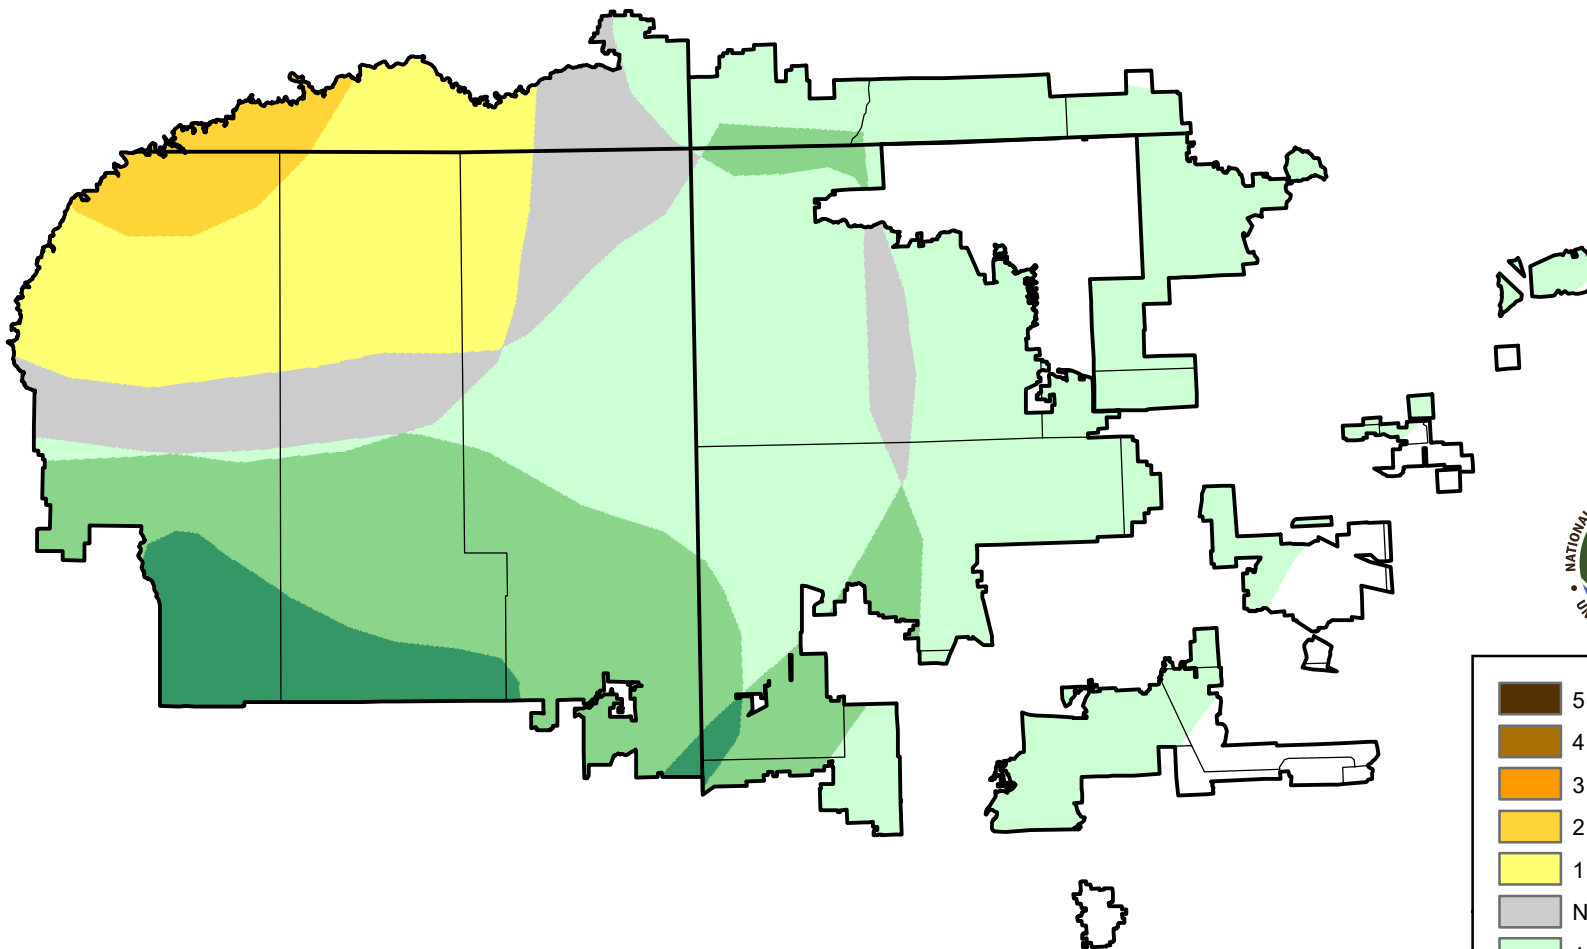

# U.S. Drought Monitor Class Change - 4 Corners

Start of Calendar Year

October 23, 2007  
compared to  
January 4, 2007

[droughtmonitor.unl.edu](http://droughtmonitor.unl.edu)

-  5 Class Degradation
-  4 Class Degradation
-  3 Class Degradation
-  2 Class Degradation
-  1 Class Degradation
-  No Change
-  1 Class Improvement
-  2 Class Improvement
-  3 Class Improvement
-  4 Class Improvement
-  5 Class Improvement