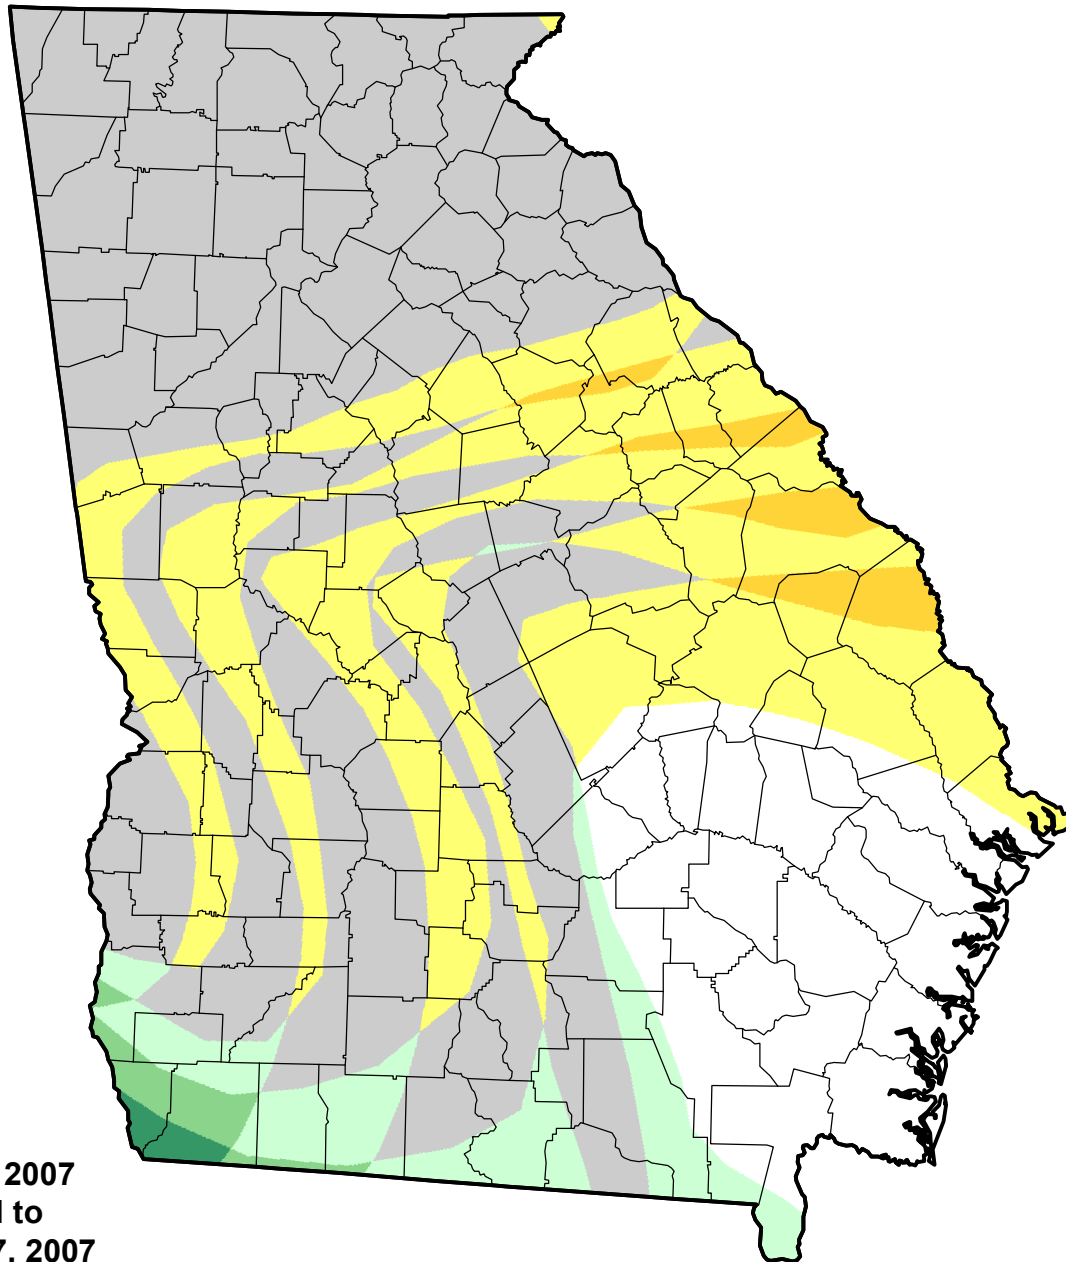

U.S. Drought Monitor Class Change - Georgia

4 Week

October 23, 2007
compared to
September 27, 2007

droughtmonitor.unl.edu

-  5 Class Degradation
-  4 Class Degradation
-  3 Class Degradation
-  2 Class Degradation
-  1 Class Degradation
-  No Change
-  1 Class Improvement
-  2 Class Improvement
-  3 Class Improvement
-  4 Class Improvement
-  5 Class Improvement