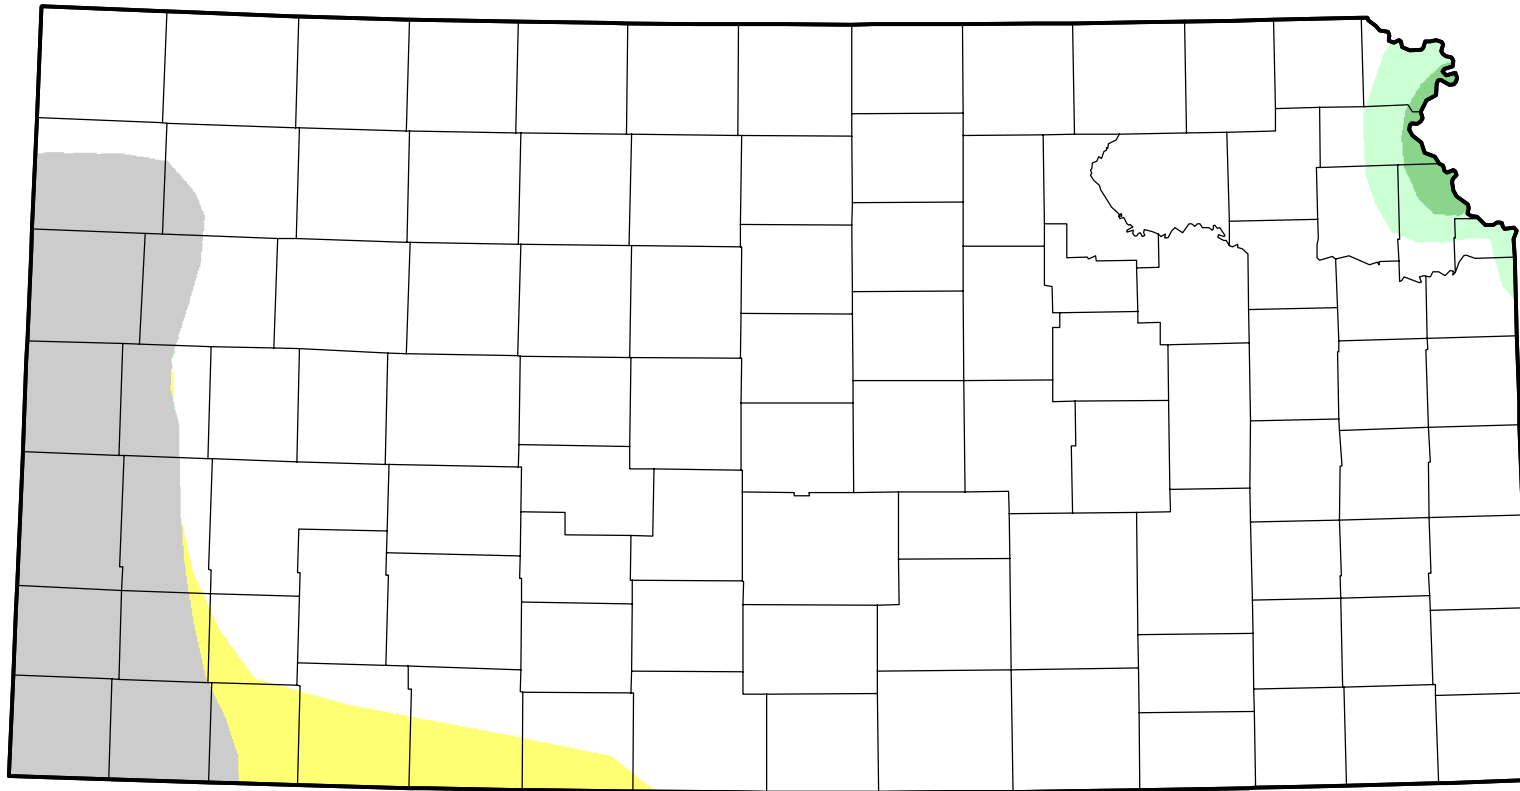

U.S. Drought Monitor Class Change - Kansas

Start of Water Year

October 23, 2007
compared to
September 27, 2007

droughtmonitor.unl.edu