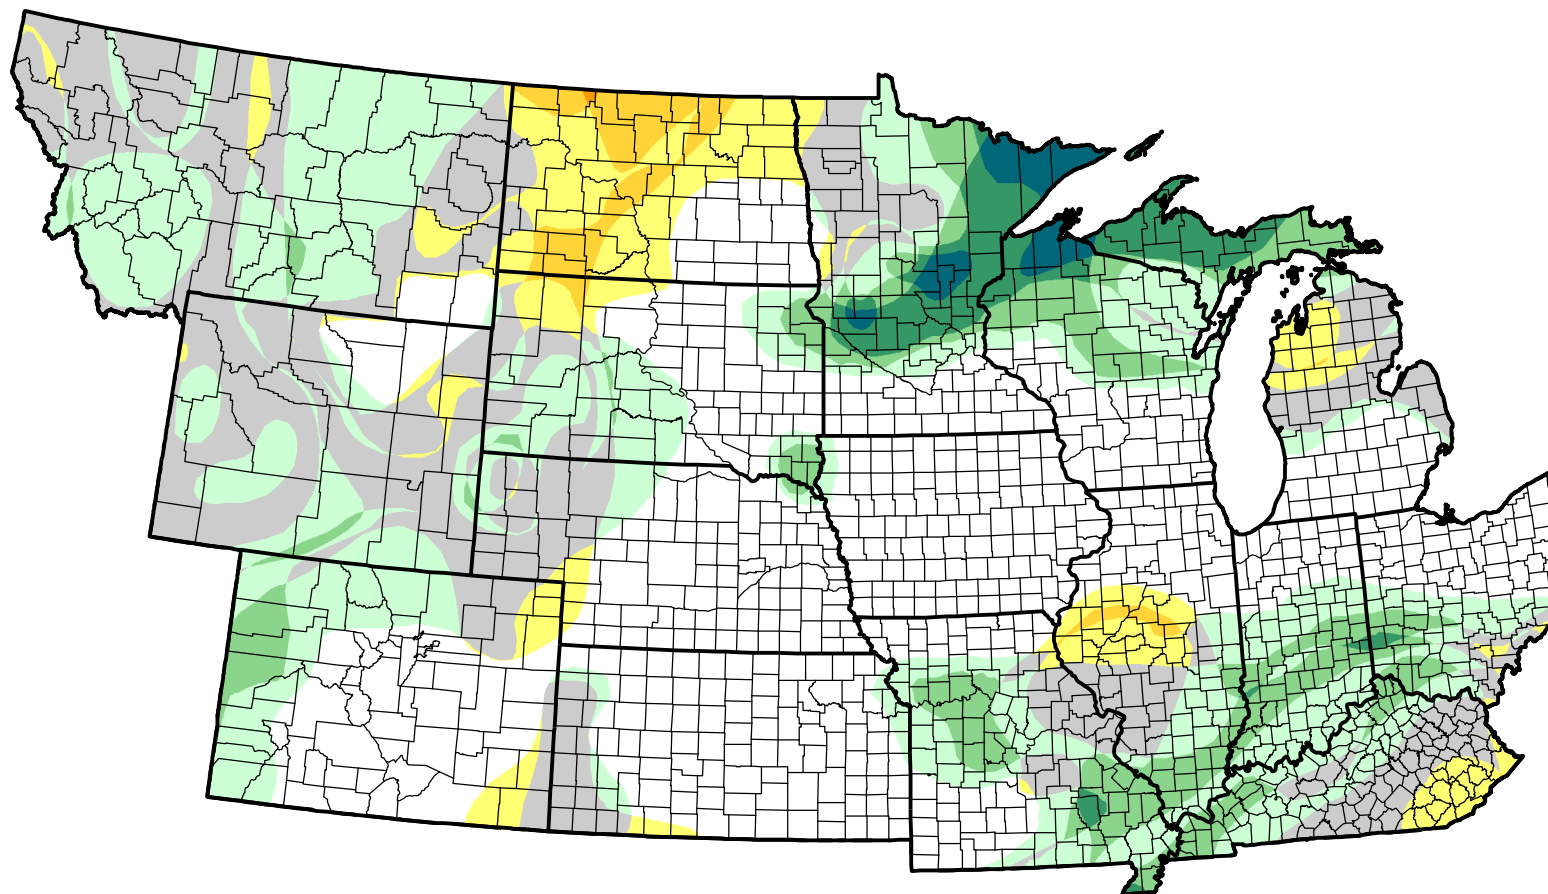

U.S. Drought Monitor Class Change - NWS Central 8 Week

October 23, 2007
compared to
August 30, 2007

droughtmonitor.unl.edu

-  5 Class Degradation
-  4 Class Degradation
-  3 Class Degradation
-  2 Class Degradation
-  1 Class Degradation
-  No Change
-  1 Class Improvement
-  2 Class Improvement
-  3 Class Improvement
-  4 Class Improvement
-  5 Class Improvement