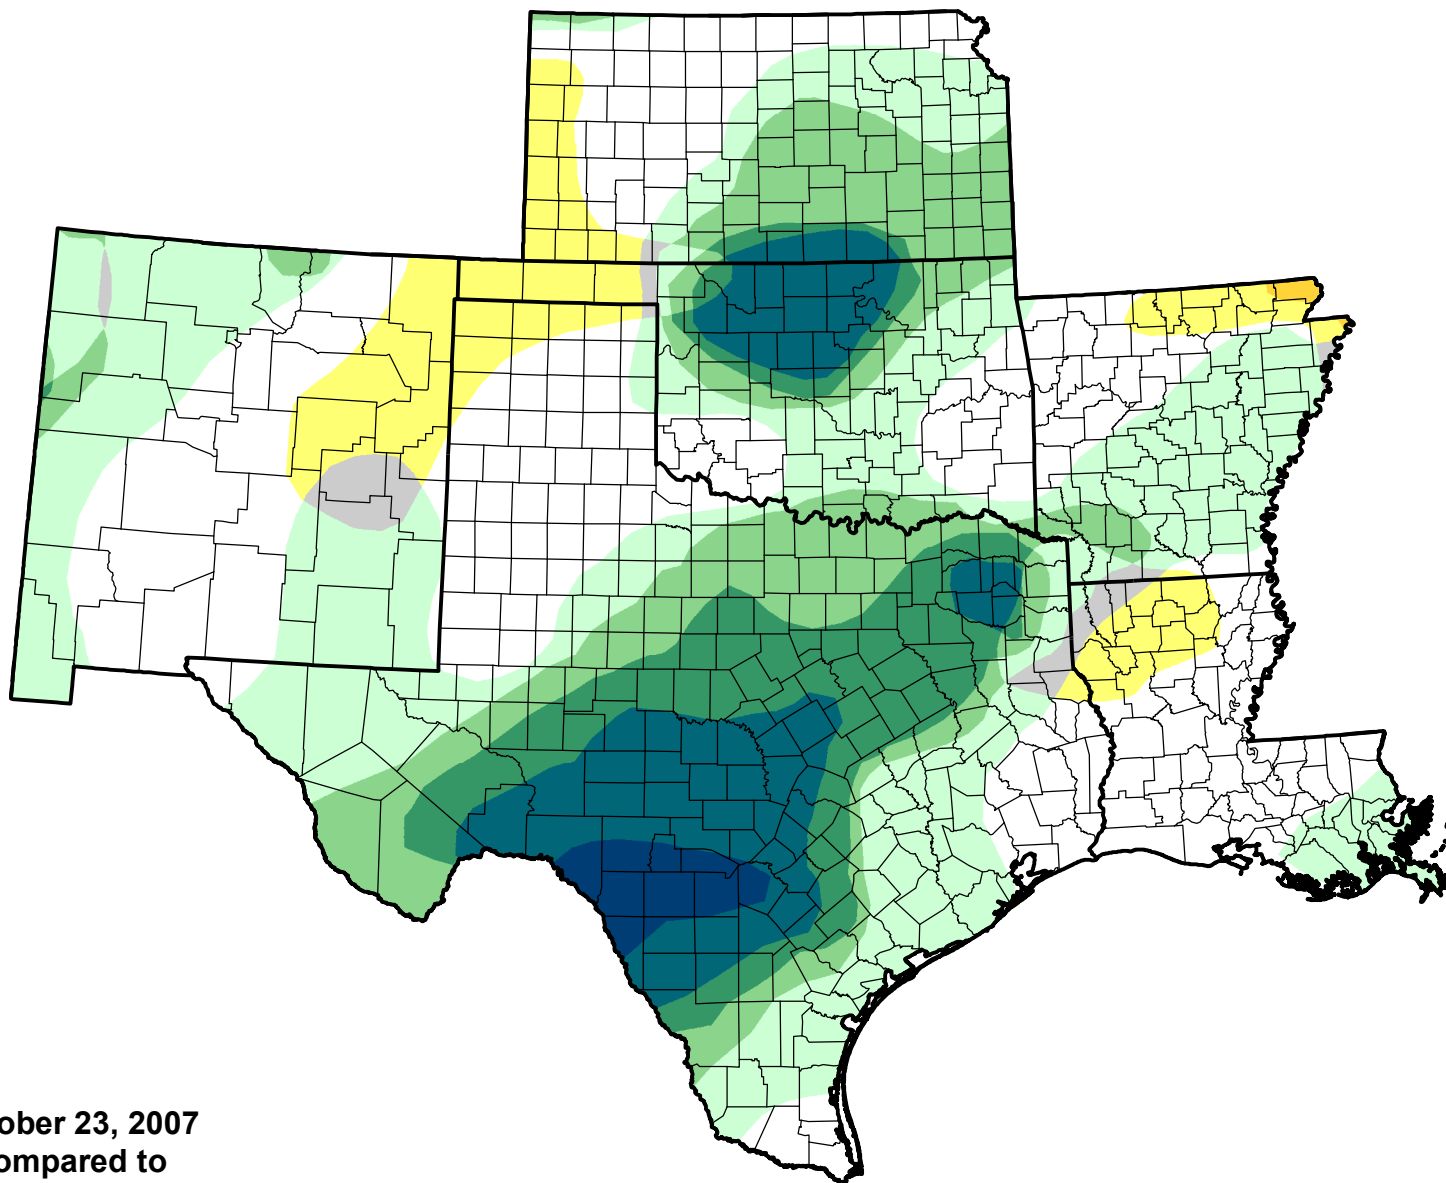

U.S. Drought Monitor Class Change - SCIPP

Start of Calendar Year

October 23, 2007
compared to
January 4, 2007

droughtmonitor.unl.edu

-  5 Class Degradation
-  4 Class Degradation
-  3 Class Degradation
-  2 Class Degradation
-  1 Class Degradation
-  No Change
-  1 Class Improvement
-  2 Class Improvement
-  3 Class Improvement
-  4 Class Improvement
-  5 Class Improvement